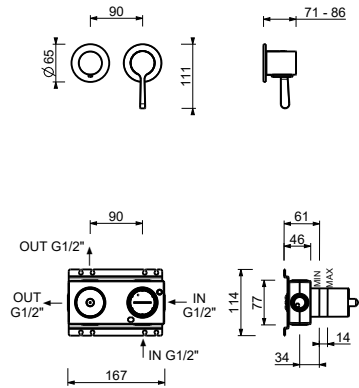

ART. L981B+M685A
Built-in shower mixer

Way number 1

Pressure(bar)	Flow rate (l/min)
0.5	8.44
1	11.7
2	16.47
3	20.34
4	23.43

Way number 2

Pressure(bar)	Flow rate (l/min)
0.5	7.45
1	10.47
2	14.59
3	17.9
4	20.7