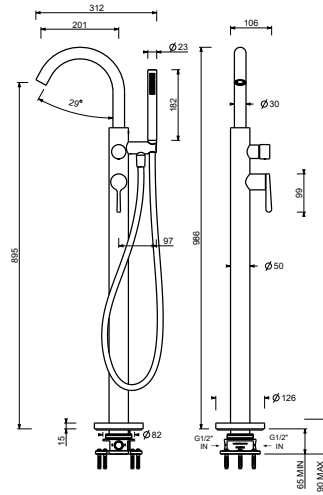

TORINO

ART. L980B+R080A
Floor-mount bathtub mixer

• Integrated aerator

Pressure(bar)	Flow rate (l/min)
0.5	8.66
1	12.6
2	18.12
3	22.34
4	25.93

• handshower

Pressure(bar)	Flow rate (l/min)
0.5	4.16
1	5.85
2	8.15
3	9.25
4	8.52