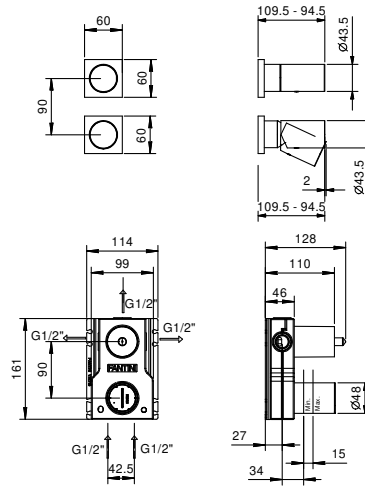

ART. G789B+M587A

Built-in shower mixer

- handles
- with rosaces
- 3-way diverter with turning knob
- 1/2" inlets
- soundproof
- for vertical installation only

Date

Project/Comments:

External piece

- | | |
|---|-------------|
| <input type="checkbox"/> Chrome | 31 02 G789B |
| <input type="checkbox"/> Polished Nickel PVD | 31 95 G789B |
| <input type="checkbox"/> Matt Gun Metal PVD | 31 P5 G789B |
| <input type="checkbox"/> Matt British Gold PVD | 31 P6 G789B |
| <input type="checkbox"/> Matt Copper PVD | 31 P9 G789B |
| <input type="checkbox"/> Deep Black PVD | 31 S1 G789B |
| <input type="checkbox"/> Pure Brass PVD | 31 Q7 G789B |
| <input type="checkbox"/> Raw Metal PVD | 31 Q8 G789B |
| <input type="checkbox"/> Brushed Stainless Steel | 31 93 G789B |

Built-in piece

- | | |
|--------------------------|-------------|
| <input type="checkbox"/> | 44 00 M587A |
|--------------------------|-------------|

TOTAL PRICE

- | | |
|--|-------------|
| <input type="checkbox"/> Chrome | 31 02 G789B |
| <input type="checkbox"/> Polished Nickel PVD | 31 95 G789B |
| <input type="checkbox"/> Matt Gun Metal PVD | 31 P5 G789B |
| <input type="checkbox"/> Matt British Gold PVD | 31 P6 G789B |
| <input type="checkbox"/> Matt Copper PVD | 31 P9 G789B |
| <input type="checkbox"/> Deep Black PVD | 31 S1 G789B |
| <input type="checkbox"/> Pure Brass PVD | 31 Q7 G789B |
| <input type="checkbox"/> Raw Metal PVD | 31 Q8 G789B |
| <input type="checkbox"/> Brushed Stainless Steel | 31 93 G789B |

ART. G789B+M587A
 Built-in shower mixer

Way number 1

Pressure(bar)	Flow rate (l/min)
0.5	9.25
1	12.87
2	18.34
3	22.32
4	25.59

Way number 2

Pressure(bar)	Flow rate (l/min)
0.5	7.81
1	10.87
2	15.31
3	18.62
4	21.55