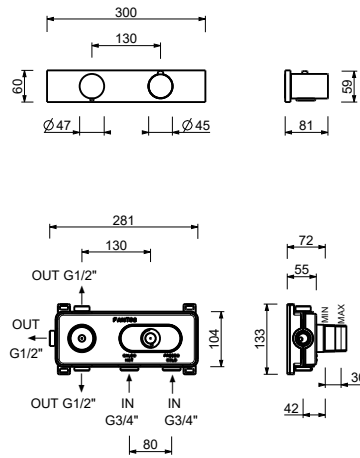

ART. G873B+D373A

3/4" built-in thermostatic shower mixer

- handles
- 3-way shut-off diverter with turning knob
- for horizontal installation only
- 3/4" inlets

Date _____

Project/Comments: _____

External piece

Built-in piece

- | | |
|--------------------------|-------------|
| <input type="checkbox"/> | 19 00 D373A |
|--------------------------|-------------|

TOTAL PRICE

- | | |
|--|-------------|
| <input type="checkbox"/> Chrome | 31 02 G873B |
| <input type="checkbox"/> Polished Nickel PVD | 31 95 G873B |
| <input type="checkbox"/> Matt Gun Metal PVD | 31 P5 G873B |
| <input type="checkbox"/> Matt British Gold PVD | 31 P6 G873B |
| <input type="checkbox"/> Matt Copper PVD | 31 P9 G873B |
| <input type="checkbox"/> Deep Black PVD | 31 S1 G873B |
| <input type="checkbox"/> Pure Brass PVD | 31 Q7 G873B |
| <input type="checkbox"/> Raw Metal PVD | 31 Q8 G873B |
| <input type="checkbox"/> Brushed Stainless Steel | 31 93 G873B |

ART. G873B+D373A
3/4" built-in thermostatic shower mixer

Way number 1

Pressure(bar)	Flow rate (l/min)
0.5	8.86
1	12.53
2	17.57
3	21.63
4	25.02

Way number 2

Pressure(bar)	Flow rate (l/min)
0.5	7.91
1	11.03
2	15.47
3	19.01
4	21.98