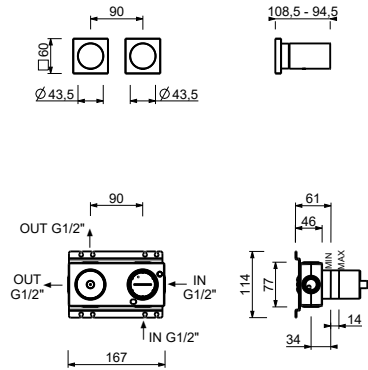

ART. G781B+M685A

Built-in shower mixer

- handles
- with rosaces
- 2-way diverter with turning knob
- 1/2" inlets
- soundproof
- for horizontal installation only

Date _____

Project/Comments: _____

External piece

Built-in piece

- | | |
|--------------------------|-------------|
| <input type="checkbox"/> | 44 00 M685A |
|--------------------------|-------------|

TOTAL PRICE

- | | |
|--|-------------|
| <input type="checkbox"/> Chrome | 31 02 G781B |
| <input type="checkbox"/> Polished Nickel PVD | 31 95 G781B |
| <input type="checkbox"/> Matt Gun Metal PVD | 31 P5 G781B |
| <input type="checkbox"/> Matt British Gold PVD | 31 P6 G781B |
| <input type="checkbox"/> Matt Copper PVD | 31 P9 G781B |
| <input type="checkbox"/> Deep Black PVD | 31 S1 G781B |
| <input type="checkbox"/> Pure Brass PVD | 31 Q7 G781B |
| <input type="checkbox"/> Raw Metal PVD | 31 Q8 G781B |
| <input type="checkbox"/> Brushed Stainless Steel | 31 93 G781B |

ART. G781B+M685A
Built-in shower mixer

Way number 1

Pressure(bar)	Flow rate (l/min)
0.5	8.44
1	11.7
2	16.47
3	20.34
4	23.43

Way number 2

Pressure(bar)	Flow rate (l/min)
0.5	7.45
1	10.47
2	14.59
3	17.9
4	20.7