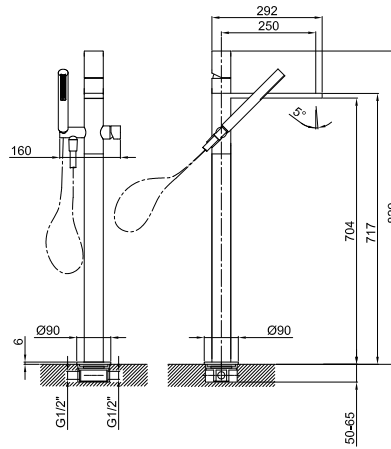

ART. 3080B+3380A

Floor-mount bathtub mixer

- spout projection 25 cm
- handle
- open/close handle with flow and temperature control
- SUN handshower
- handshower holder
- 125 cm PVC flexible
- 1/2" inlets
- on foot

NOTE: FIT handshower in PVD and 93 finishes

Date _____

Project/Comments: _____

External piece

- | | |
|---|-------------|
| <input type="checkbox"/> Chrome | 31 02 3080B |
| <input type="checkbox"/> Polished Nickel PVD | 31 95 3080B |
| <input type="checkbox"/> Matt Gun Metal PVD | 31 P5 3080B |
| <input type="checkbox"/> Matt British Gold PVD | 31 P6 3080B |
| <input type="checkbox"/> Matt Copper PVD | 31 P9 3080B |
| <input type="checkbox"/> Deep Black PVD | 31 S1 3080B |
| <input type="checkbox"/> Pure Brass PVD | 31 Q7 3080B |
| <input type="checkbox"/> Raw Metal PVD | 31 Q8 3080B |
| <input type="checkbox"/> Brushed Stainless Steel | 31 93 3080B |

Built-in piece

- | | |
|--------------------------|-------------|
| <input type="checkbox"/> | 19 00 3380A |
|--------------------------|-------------|

TOTAL PRICE

- | | |
|--|-------------|
| <input type="checkbox"/> Chrome | 31 02 3080B |
| <input type="checkbox"/> Polished Nickel PVD | 31 95 3080B |
| <input type="checkbox"/> Matt Gun Metal PVD | 31 P5 3080B |
| <input type="checkbox"/> Matt British Gold PVD | 31 P6 3080B |
| <input type="checkbox"/> Matt Copper PVD | 31 P9 3080B |
| <input type="checkbox"/> Deep Black PVD | 31 S1 3080B |
| <input type="checkbox"/> Pure Brass PVD | 31 Q7 3080B |
| <input type="checkbox"/> Raw Metal PVD | 31 Q8 3080B |
| <input type="checkbox"/> Brushed Stainless Steel | 31 93 3080B |

ART. 3080B+3380A
 Floor-mount bathtub mixer

• **Integrated aerator**

Pressure(bar)	Flow rate (l/min)
0.5	11.42
1	16.33
2	23.42
3	28.37
4	32.82

• **handshower**

Pressure(bar)	Flow rate (l/min)
0.5	5.52
1	7.3
2	8.47
3	8.67
4	8.44