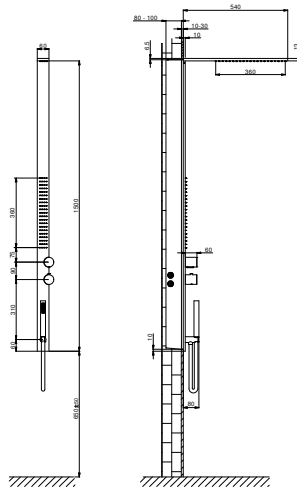

ART. H001+H091

Shower column

- fixed anti-lime shower head
- anti-lime shower sprays for vertical massage
- FIT handshower
- 125 cm PVC flexible
- 1/2" built-in thermostatic shower mixer
- 3-way shut-off diverter with turning knob

Built-in piece

- | | |
|--------------------------|------------|
| <input type="checkbox"/> | 72 00 H091 |
|--------------------------|------------|

TOTAL PRICE

- | | |
|--|------------|
| <input type="checkbox"/> Brilliant Stainless Steel | 72 38 H001 |
| <input type="checkbox"/> Brushed Stainless Steel | 72 93 H001 |

ART. H001+H091
 Shower column

• **fixed anti-lime shower head**

Pressure(bar)	Flow rate (l/min)
0.5	3.87
1	5.52
2	8.01
3	9.97
4	11.61

• **anti-lime shower sprays for vertical massage**

Pressure(bar)	Flow rate (l/min)
0.5	4.59
1	6.29
2	8.92
3	11.02
4	12.74

• **handshower**

Pressure(bar)	Flow rate (l/min)
0.5	4.05
1	5.79
2	7.83
3	8.64
4	8.25