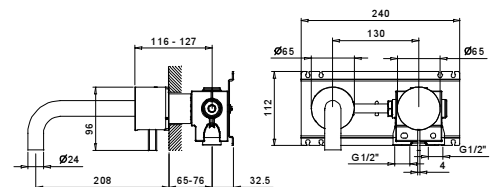

Wall-mount washbasin mixer

- spout projection 21 cm
- handle
- flow restrictor 5 l/min at 3 bar
- 1/2" inlets
- WITHOUT WASTE

A613B

External piece

Chrome	27 02 A613B
Matt Gun Metal PVD	27 P5 A613B
Matt British Gold PVD	27 P6 A613B
Matt Copper PVD	27 P9 A613B
Brushed Stainless Steel	27 93 A613B