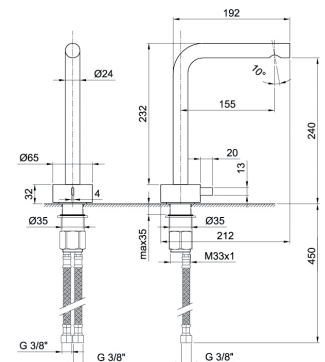

- h. 26,5 cm
- spout projection 15,5 cm
- handle
- flow restrictor 5 l/min at 3 bar
- flexible supply lines
- WITHOUT WASTE

Chrome 27 02 A006WF
 Matt Gun Metal PVD 27 P5 A006WF
 Matt British Gold PVD 27 P6 A006WF
 Matt Copper PVD 27 P9 A006WF
Brushed Stainless Steel 27 93 A006WF