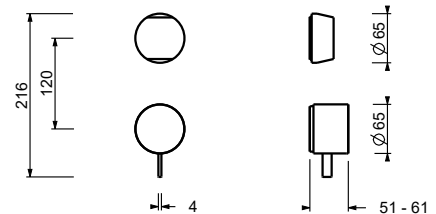

A587BCX

External piece

Chrome	27 02 A587BCX
Matt Gun Metal PVD	27 P5 A587BCX
Matt British Gold PVD	27 P6 A587BCX
Matt Copper PVD	27 P9 A587BCX
Brushed Stainless Steel	27 93 A587BCX