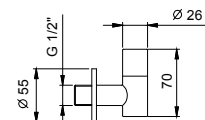

Chrome	91 02 8364
Matt Gun Metal PVD	91 P5 8364
Matt British Gold PVD	91 P6 8364
Matt Copper PVD	91 P9 8364
Brushed Stainless Steel	91 93 8364