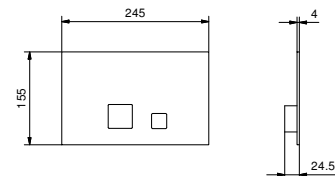

8402

Flush actuator plate GEBERIT

- base material: stainless steel
- projecting push-button controls
- with round controls
- without visible fixing system

N.B. complete finishing list in the section miscellaneous articles at the end of the pricelist
N.B. compatible ONLY WITH Geberit Sigma 8/Sigma 12

Brilliant Stainless Steel	91 38 8402
Matt Gun Metal PVD	91 P5 8402
Matt British Gold PVD	91 P6 8402
Matt Copper PVD	91 P9 8402
Brushed Stainless Steel	91 93 8402

8403

Flush actuator plate GEBERIT

- base material: stainless steel
- flush fit controls
- with square controls
- without visible fixing system

N.B. complete finishing list in the section miscellaneous articles at the end of the pricelist
N.B. compatible ONLY WITH Geberit Sigma 8/Sigma 12

Brilliant Stainless Steel	91 38 8403
Matt Gun Metal PVD	91 P5 8403
Matt British Gold PVD	91 P6 8403
Matt Copper PVD	91 P9 8403
Brushed Stainless Steel	91 93 8403

W216

Flush actuator plate TECE

- base material: stainless steel
- projecting push-button controls
- with round controls
- minimum depth: see installation instructions
- without visible fixing system

N.B. complete finishing list in the section miscellaneous articles at the end of the pricelist
N.B. compatible ONLY WITH Tecebox Octa II

Brilliant Stainless Steel	91 38 W216
Matt Gun Metal PVD	91 P5 W216
Matt British Gold PVD	91 P6 W216
Matt Copper PVD	91 P9 W216
Brushed Stainless Steel	91 93 W216

W291

Hydrobrush

- for WC cleaning
- water plug with showerholder
- stop valve
- round backplate
- 120 cm brass flexible hose

N.B. complete finishing list in the section miscellaneous articles at the end of the pricelist

Chrome	91 02 W291
Matt Gun Metal PVD	91 P5 W291
Matt British Gold PVD	91 P6 W291
Matt Copper PVD	91 P9 W291
Brushed Stainless Steel	91 93 W291