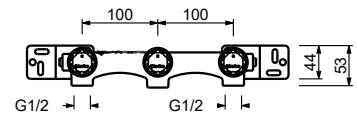

A813BCY

External piece

Chrome	27 02 A813BCY
Matt Gun Metal PVD	27 P5 A813BCY
Matt British Gold PVD	27 P6 A813BCY
Matt Copper PVD	27 P9 A813BCY
Brushed Stainless Steel	27 93 A813BCY