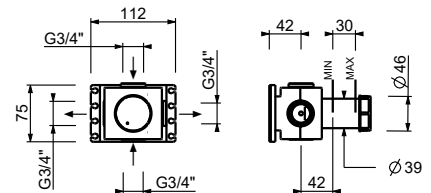

D391A

Built-in piece

19 00 D391A

W213

OPTIONAL - Easy Fix System

- plate and connections:
- for an easy both horizontal and vertical installation of the thermostatic mixers:
 - to install art- D400A / D391A - **1 outlet**
 - to install art- D400A / D391A - **2 outlets**