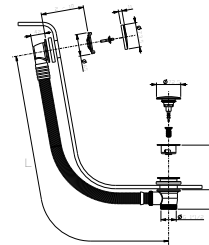

W001

Bathtub drain

- with handle
- WITH WASTE

N.B. complete finishing list in the section miscellaneous articles at the end of the pricelist

Chrome	91 02 W001
Matt Gun Metal PVD	91 P5 W001
Matt British Gold PVD	91 P6 W001
Matt Copper PVD	91 P9 W001
Brushed Stainless Steel	91 93 W001