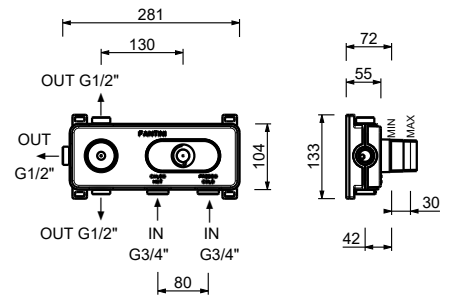

D373A

Built-in piece

19 00 D373A