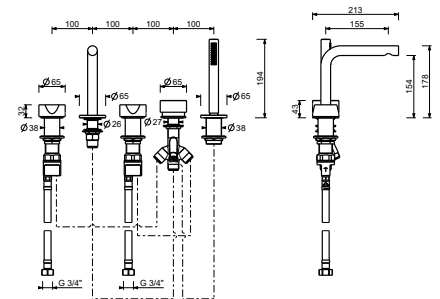

A265CY

Deck-mount bathtub mixer - Handles in MARQUINA BLACK MARBLE

- spout projection 15,5 cm
- handles
- 5-hole
- **2-way** diverter with pushing button
- FIT handshower
- 150 cm flexible
- 90° ceramic cartridge
- 3/4" inlets
- flexible supply lines

Chrome	27 02 A265CY
Matt Gun Metal PVD	27 P5 A265CY
Matt British Gold PVD	27 P6 A265CY
Matt Copper PVD	27 P9 A265CY
Brushed Stainless Steel	27 93 A265CY