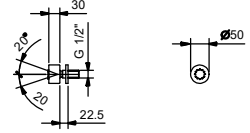

8063

Lateral body spray

- base material: brass
- adjustable
- anti-lime scale system
- 1/2" inlet

Chrome	81 02 8063
Matt Gun Metal PVD	81 P5 8063
Matt British Gold PVD	81 P6 8063
Matt Copper PVD	81 P9 8063