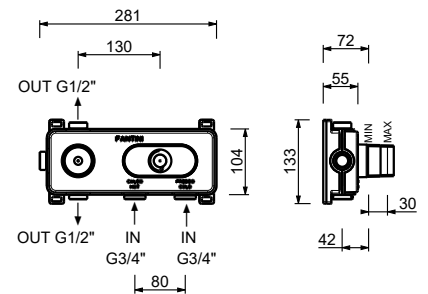

Built-in piece

19 00 D372A