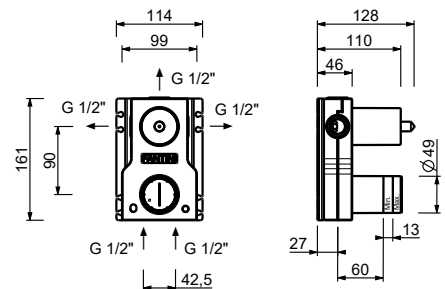

A787A

Built-in piece

44 00 A787A