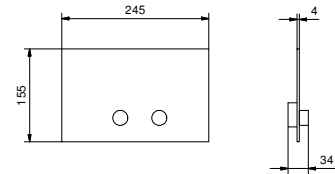

8402

Flush actuator plate GEBERIT

- base material: stainless steel
- projecting push-button controls
- with round controls
- without visible fixing system

N.B. complete finishing list in the section miscellaneous articles at the end of the pricelist
N.B. compatible ONLY WITH Geberit Sigma 8/Sigma 12

Brilliant Stainless Steel	91 38 8402
Matt Gun Metal PVD	91 P5 8402
Matt British Gold PVD	91 P6 8402
Matt Copper PVD	91 P9 8402
Brushed Stainless Steel	91 93 8402

8403

Flush actuator plate GEBERIT

- base material: stainless steel
- flush fit controls
- with square controls
- without visible fixing system

N.B. complete finishing list in the section miscellaneous articles at the end of the pricelist
N.B. compatible ONLY WITH Geberit Sigma 8/Sigma 12

Brilliant Stainless Steel	91 38 8403
Matt Gun Metal PVD	91 P5 8403
Matt British Gold PVD	91 P6 8403
Matt Copper PVD	91 P9 8403
Brushed Stainless Steel	91 93 8403

W216

Flush actuator plate TECE

- base material: stainless steel
- projecting push-button controls
- with round controls
- minimum depth: see installation instructions
- without visible fixing system

N.B. complete finishing list in the section miscellaneous articles at the end of the pricelist
N.B. compatible ONLY WITH Tecebox Octa II

Brilliant Stainless Steel	91 38 W216
Matt Gun Metal PVD	91 P5 W216
Matt British Gold PVD	91 P6 W216
Matt Copper PVD	91 P9 W216
Brushed Stainless Steel	91 93 W216

W291

Hydrobrush

- for WC cleaning
- water plug with showerholder
- stop valve
- round backplate
- 120 cm brass flexible hose

N.B. complete finishing list in the section miscellaneous articles at the end of the pricelist

Chrome	91 02 W291
Matt Gun Metal PVD	91 P5 W291
Matt British Gold PVD	91 P6 W291
Matt Copper PVD	91 P9 W291
Brushed Stainless Steel	91 93 W291