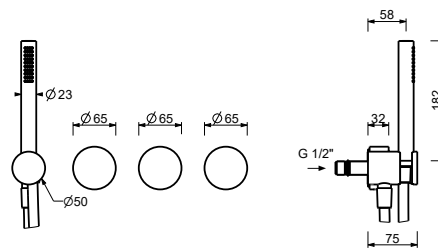

- spout projection 21,5 cm
- handles
- **2-way** diverter with turning knob
- FIT handshower
- water plug with showerholder
- 150 cm PVC flexible
- 90° ceramic cartridge
- 1/2" inlets

A819BCY

External piece

- without spout
- handles
- **2-way** diverter with turning knob
- FIT handshower
- water plug with showerholder
- 150 cm PVC flexible
- 90° ceramic cartridge
- 1/2" inlets

A817B

External piece

Chrome	27 02 A817B
Matt Gun Metal PVD	27 P5 A817B
Matt British Gold PVD	27 P6 A817B
Matt Copper PVD	27 P9 A817B
Brushed Stainless Steel	27 93 A817B