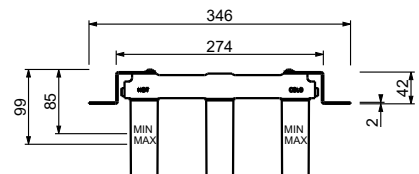

A813BCY

External piece

Chrome	27 02 A813BCY
Matt Gun Metal PVD	27 P5 A813BCY
Matt British Gold PVD	27 P6 A813BCY
Matt Copper PVD	27 P9 A813BCY
Brushed Stainless Steel	27 93 A813BCY