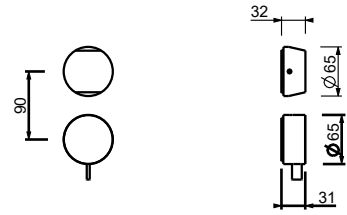

Built-in shower mixer - Handles in MARQUINA BLACK MARBLE

- handles
- **3-way** diverter with turning knob
- 1/2" inlets
- soundproof

A787BCY

External piece

Chrome	27 02 A787BCY
Matt Gun Metal PVD	27 P5 A787BCY
Matt British Gold PVD	27 P6 A787BCY
Matt Copper PVD	27 P9 A787BCY
Brushed Stainless Steel	27 93 A787BCY