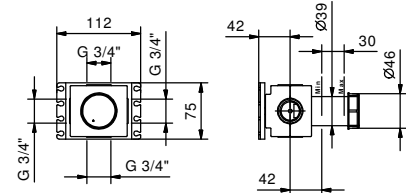

D391A

Built-in piece

19 00 D391A