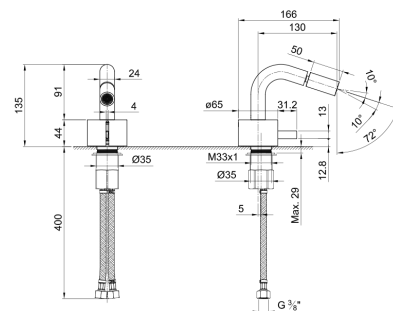

- h. 26,5 cm
- spout projection 15,5 cm
- handle
- flow restrictor 5 l/min at 3 bar
- flexible supply lines
- WITHOUT WASTE

Chrome 27 02 A006WF
 Matt Gun Metal PVD 27 P5 A006WF
 Matt British Gold PVD 27 P6 A006WF
 Matt Copper PVD 27 P9 A006WF
Brushed Stainless Steel 27 93 A006WF

R010A

Built-in piece

44 00 R010A

A008WF

Single-hole bidet mixer

- spout projection 13 cm
- handle
- flow restrictor 5 l/min at 3 bar
- articulated aerator
- flexible supply lines
- WITHOUT WASTE

Chrome	27 02 A008WF
Matt Gun Metal PVD	27 P5 A008WF
Matt British Gold PVD	27 P6 A008WF
Matt Copper PVD	27 P9 A008WF
Brushed Stainless Steel	27 93 A008WF

BIDET : traditional cartridge

A508WF

Single-hole bidet mixer

- spout projection 13 cm
- handle
- flow restrictor 5 l/min at 3 bar
- articulated aerator
- flexible supply lines
- WITHOUT WASTE

Chrome	27 02 A508WF
Matt Gun Metal PVD	27 P5 A508WF
Matt British Gold PVD	27 P6 A508WF
Matt Copper PVD	27 P9 A508WF
Brushed Stainless Steel	27 93 A508WF