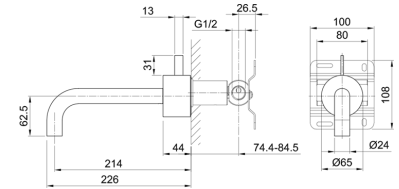

lead free

Wall-mount washbasin mixer

- spout projection 21,5 cm
- handle
- flow restrictor 5 l/min at 3 bar
- 1/2" inlets
- WITHOUT WASTE

A513B

External piece

Chrome	27 02 A513B
Matt Gun Metal PVD	27 P5 A513B
Matt British Gold PVD	27 P6 A513B
Matt Copper PVD	27 P9 A513B
Brushed Stainless Steel	27 93 A513B