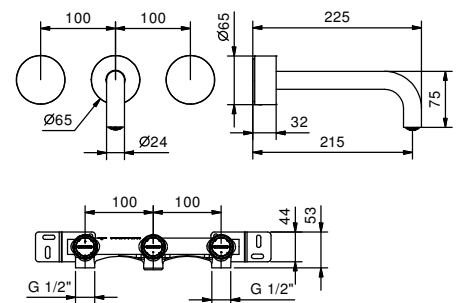

A813B

External piece

Chrome	27 02 A813B
Matt Gun Metal PVD	27 P5 A813B
Matt British Gold PVD	27 P6 A813B
Matt Copper PVD	27 P9 A813B
Brushed Stainless Steel	27 93 A813B