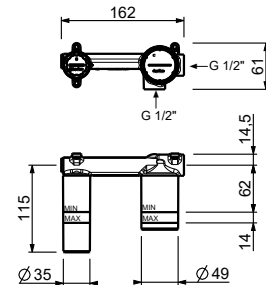

Built-in piece

44 00 A711A