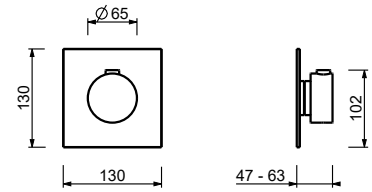

3/4" built-in thermostatic shower mixer

- handle
- 3/4" inlets
- soundproof
- without stop valve **to be ordered separately**

NOTE: the mixer must always be ordered with either of the stop valves A991B+D391A

A900B

External piece

Chrome	27 02 A900B
Matt Gun Metal PVD	27 P5 A900B
Matt British Gold PVD	27 P6 A900B
Matt Copper PVD	27 P9 A900B
Brushed Stainless Steel	27 93 A900B