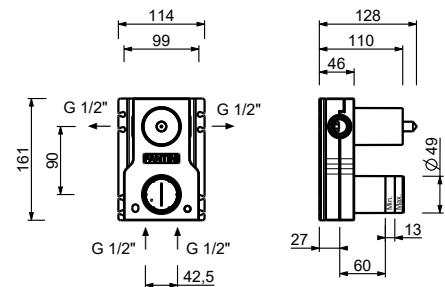

A785A

Built-in piece

44 00 A785A