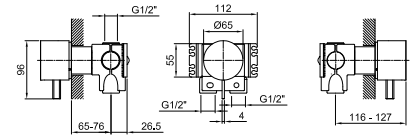

Built-in shower mixer

- no. 1 1/2" outlet
- handle
- 1/2" inlets
- soundproof

A563B

External piece

Chrome	27 02 A563B
Matt Gun Metal PVD	27 P5 A563B
Matt British Gold PVD	27 P6 A563B
Matt Copper PVD	27 P9 A563B
Brushed Stainless Steel	27 93 A563B

A563A

Built-in piece

17 00 A563A