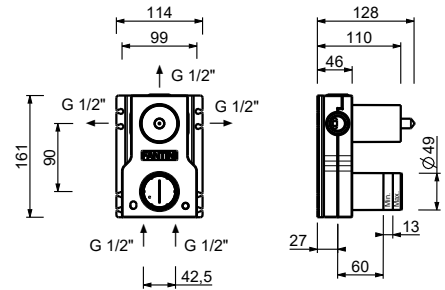

A787A

Built-in piece

44 00 A787A