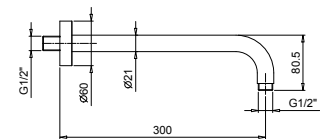

OPTIONAL: Built-in part for plasterboard

W046	91 00 W046

8167

Shower arm

- 35 cm long
- round backplate
- wall-mount
- 1/2" inlet

Chrome	81 02 8167
Matt Gun Metal PVD	81 P5 8167
Matt British Gold PVD	81 P6 8167
Matt Copper PVD	81 P9 8167
Brushed Stainless Steel	81 93 8167