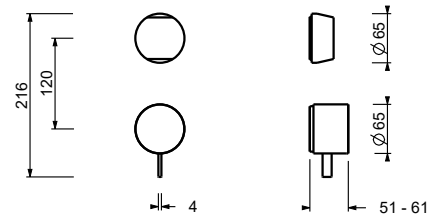

A585BCY

External piece

Chrome	27 02 A585BCY
Matt Gun Metal PVD	27 P5 A585BCY
Matt British Gold PVD	27 P6 A585BCY
Matt Copper PVD	27 P9 A585BCY
Brushed Stainless Steel	27 93 A585BCY