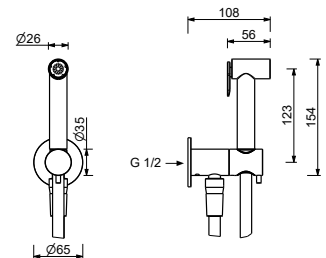

Chrome	91 02 W291
Matt Gun Metal PVD	91 P5 W291
Matt British Gold PVD	91 P6 W291
Matt Copper PVD	91 P9 W291
Brushed Stainless Steel	91 93 W291