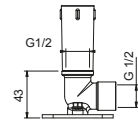

OPTIONAL: Built-in part for plasterboard

W046 91 00 W046