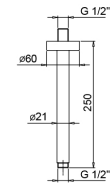

OPTIONAL: Built-in part for plasterboard

W046 91 00 W046

8058

Shower arm

- 25 cm long
- round backplate
- ceiling-mount
- 1/2" inlet

Chrome	81 02 8058
Matt Gun Metal PVD	81 P5 8058
Matt British Gold PVD	81 P6 8058
Matt Copper PVD	81 P9 8058
Brushed Stainless Steel	81 93 8058