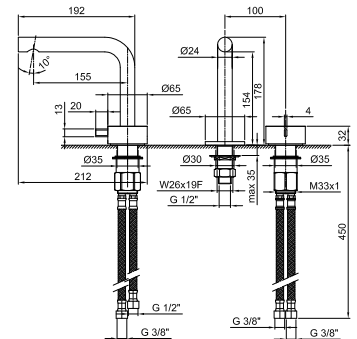

- h. 26,5 cm
- spout projection 15,5 cm
- handle
- flow restrictor 5 l/min at 3 bar
- flexible supply lines
- WITHOUT WASTE

Chrome 27 02 A006WF
 Matt Gun Metal PVD 27 P5 A006WF
 Matt British Gold PVD 27 P6 A006WF
 Matt Copper PVD 27 P9 A006WF
Brushed Stainless Steel 27 93 A006WF

A104WF
lead ϕ free

2-hole washbasin mixer

- h. 18 cm
- spout projection 15,5 cm
- handle
- flow restrictor 5 l/min at 3 bar
- flexible supply lines
- WITHOUT WASTE

Chrome 27 02 A104WF
 Matt Gun Metal PVD 27 P5 A104WF
 Matt British Gold PVD 27 P6 A104WF
 Matt Copper PVD 27 P9 A104WF
Brushed Stainless Steel 27 93 A104WF