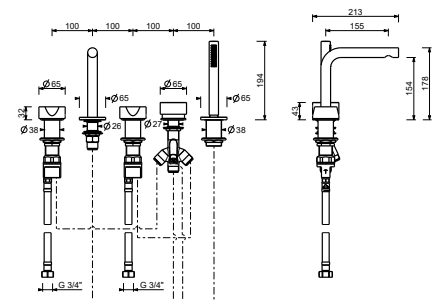

- spout projection 15,5 cm
- handles
- 5-hole
- **2-way** diverter with pushing button
- FIT handshower
- 150 cm flexible
- 90° ceramic cartridge
- 3/4" inlets
- flexible supply lines

Chrome	27 02 A265CX
Matt Gun Metal PVD	27 P5 A265CX
Matt British Gold PVD	27 P6 A265CX
Matt Copper PVD	27 P9 A265CX
Brushed Stainless Steel	27 93 A265CX