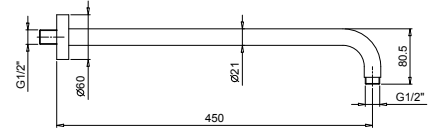

OPTIONAL: Built-in part for plasterboard

W046	91 00 W046
-------------	------------

8059

Shower arm

- 45 cm long
- round backplate
- wall-mount
- 1/2" inlet

Chrome	81 02 8059
Matt Gun Metal PVD	81 P5 8059
Matt British Gold PVD	81 P6 8059
Matt Copper PVD	81 P9 8059
Brushed Stainless Steel	81 93 8059