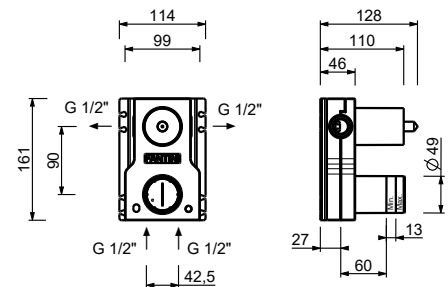

Built-in piece

44 00 A785A