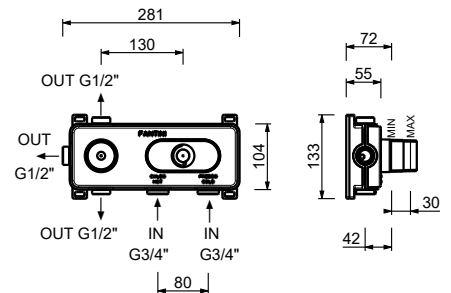

D373A

Built-in piece

19 00 D373A