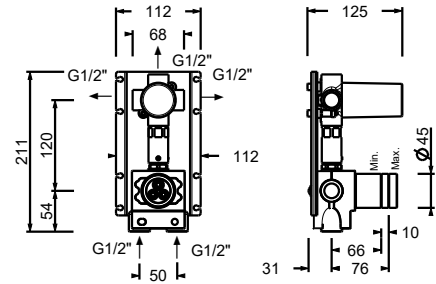

A587A

Built-in piece

17 00 A587A