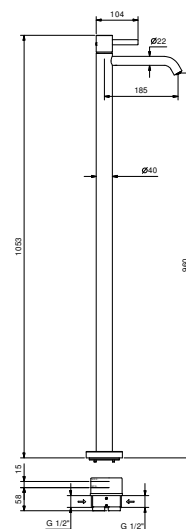

lead free

Floor-mount washbasin mixer

- spout projection 18,5 cm
- handle
- flow restrictor 5 l/min at 3 bar
- 1/2" inlets
- WITHOUT WASTE

A736B

External piece

Chrome	27 02 A736B
Matt Gun Metal PVD	27 P5 A736B
Matt British Gold PVD	27 P6 A736B
Matt Copper PVD	27 P9 A736B
Brushed Stainless Steel	27 93 A736B

3336A

Built-in piece

19 00 3336A