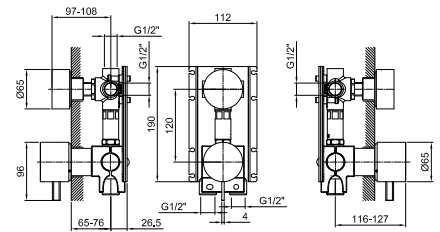

Built-in shower mixer

- handles
- **3-way** diverter with turning knob
- with ECO SYSTEM
- 1/2" inlets
- soundproof

A587B

External piece

Chrome	27 02 A587B
Matt Gun Metal PVD	27 P5 A587B
Matt British Gold PVD	27 P6 A587B
Matt Copper PVD	27 P9 A587B
Brushed Stainless Steel	27 93 A587B

A587A

Built-in piece

17 00 A587A