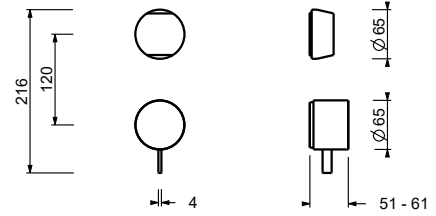

Built-in shower mixer - Handle in CARRARA WHITE MARBLE

- handles
- **2-way** diverter with turning knob
- with ECO SYSTEM
- 1/2" inlets
- soundproof

A585BCX

External piece

Chrome	27 02 A585BCX
Matt Gun Metal PVD	27 P5 A585BCX
Matt British Gold PVD	27 P6 A585BCX
Matt Copper PVD	27 P9 A585BCX
Brushed Stainless Steel	27 93 A585BCX