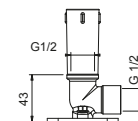

OPTIONAL: Built-in part for plasterboard

W046	91 00 W046