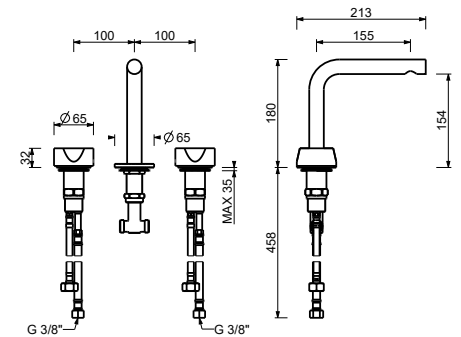

A204WFCY
lead $\emptyset$ free

1. **3-hole washbasin mixer - Handles in MARQUINA BLACK MARBLE**
- h. 18 cm
  - spout projection 15,5 cm
  - handles
  - flow restrictor 5 l/min at 3 bar
  - 90° ceramic cartridge
  - flexible supply lines
  - WITHOUT WASTE

Chrome 27 02 A204WFCY
Matt Gun Metal PVD 27 P5 A204WFCY
Matt British Gold PVD 27 P6 A204WFCY
Matt Copper PVD 27 P9 A204WFCY
Brushed Stainless Steel 27 93 A204WFCY