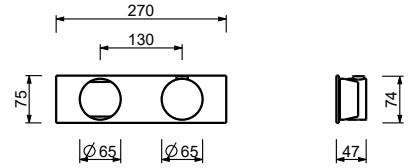

3/4" built-in thermostatic shower mixer - Handle in CARRARA WHITE MARBLE

- handles
- **3-way** shut-off diverter with turning knob
- for horizontal installation only
- 3/4" inlets

A973BCX

External piece

Chrome	27 02 A973BCX
Matt Gun Metal PVD	27 P5 A973BCX
Matt British Gold PVD	27 P6 A973BCX
Matt Copper PVD	27 P9 A973BCX
Brushed Stainless Steel	27 93 A973BCX