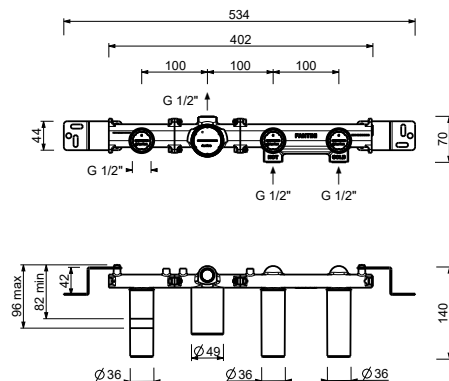

A817A

Built-in piece

44 00 A817A