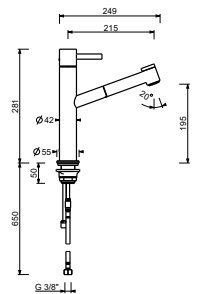

A753F
lead $\emptyset$ free

Single-hole sink mixer

- spout projection 22 cm
- handle
- turning spout
- one jet pull-out handshower
- flow restrictor 8 l/min at 3 bar
- flexible supply lines
- WITHOUT WASTE

Chrome	27 02 A753F
Matt Gun Metal PVD	27 P5 A753F
Matt British Gold PVD	27 P6 A753F
Matt Copper PVD	27 P9 A753F
Brushed Stainless Steel	27 93 A753F

A754F
lead $\emptyset$ free

Single-hole sink mixer

- spout projection 21,5 cm
- handle
- turning spout
- double jet pull-out handshower
- flow restrictor 8 l/min at 3 bar
- flexible supply lines
- WITHOUT WASTE

Chrome	27 02 A754F
Matt Gun Metal PVD	27 P5 A754F
Matt British Gold PVD	27 P6 A754F
Matt Copper PVD	27 P9 A754F
Brushed Stainless Steel	27 93 A754F