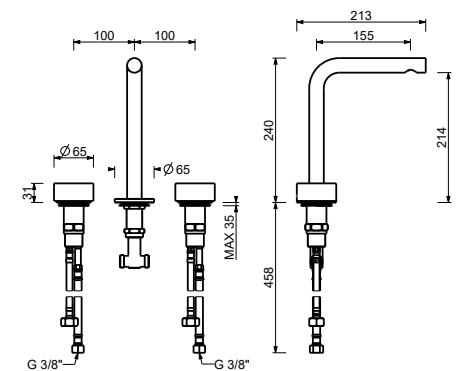

A206WF
lead $\emptyset$ free

1. **3-hole high washbasin mixer**
- h. 24 cm
  - spout projection 15,5 cm
  - handles
  - flow restrictor 5 l/min at 3 bar
  - 90° ceramic cartridge
  - flexible supply lines
  - WITHOUT WASTE

Chrome 27 02 A206WF
Matt Gun Metal PVD 27 P5 A206WF
Matt British Gold PVD 27 P6 A206WF
Matt Copper PVD 27 P9 A206WF
Brushed Stainless Steel 27 93 A206WF