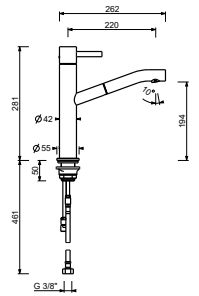

A753F
lead $\emptyset$ free

Single-hole sink mixer

- spout projection 22 cm
- handle
- turning spout
- one jet pull-out handshower
- flow restrictor 8 l/min at 3 bar
- flexible supply lines
- WITHOUT WASTE

Chrome	27 02 A753F
Matt Gun Metal PVD	27 P5 A753F
Matt British Gold PVD	27 P6 A753F
Matt Copper PVD	27 P9 A753F
Brushed Stainless Steel	27 93 A753F

A754F
lead $\emptyset$ free

Single-hole sink mixer

- spout projection 21,5 cm
- handle
- turning spout
- double jet pull-out handshower
- flow restrictor 8 l/min at 3 bar
- flexible supply lines
- WITHOUT WASTE

Chrome	27 02 A754F
Matt Gun Metal PVD	27 P5 A754F
Matt British Gold PVD	27 P6 A754F
Matt Copper PVD	27 P9 A754F
Brushed Stainless Steel	27 93 A754F