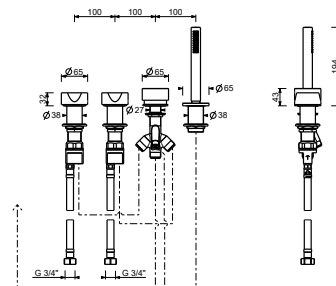

A267CY

Deck-mount bathtub mixer - Handles in MARQUINA BLACK MARBLE

- without spout
- handles
- 4-hole
- **2-way** diverter with pushing button
- FIT handshower
- 150 cm flexible
- 90° ceramic cartridge
- 3/4" inlets
- flexible supply lines

Chrome	27 02 A267CY
Matt Gun Metal PVD	27 P5 A267CY
Matt British Gold PVD	27 P6 A267CY
Matt Copper PVD	27 P9 A267CY
Brushed Stainless Steel	27 93 A267CY