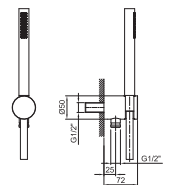

OPTIONAL: Built-in part for plasterboard

W046 91 00 W046

8061

Shower set

- FIT handshower
- water plug with showerholder
- 150 cm PVC flexible
- 1/2" inlet

Chrome	81 02 8061
Matt Gun Metal PVD	81 P5 8061
Matt British Gold PVD	81 P6 8061
Matt Copper PVD	81 P9 8061
Brushed Stainless Steel	81 93 8061