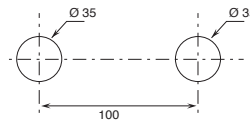

- 3-hole washbasin mixer.

art. A204WF

art. A206WF

art. A207WF