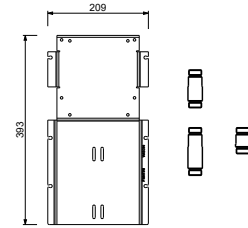

D391A

Built-in piece

19 00 D391A

W213

OPTIONAL - Easy Fix System

- plate and connections:
- for an easy both horizontal and vertical installation of the thermostatic mixers:
 - to install art- D400A / D391A - **1 outlet**
 - to install art- D400A / D391A - **2 outlets**