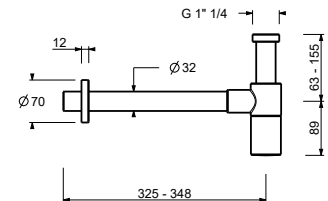

Chrome	91 02 9234
Matt Gun Metal PVD	91 P5 9234
Matt British Gold PVD	91 P6 9234
Matt Copper PVD	91 P9 9234
Brushed Stainless Steel	91 93 9234

8364

Pair of filters

- with shutoff
- fully inspectable filter
- 1/2" inlet

N.B. complete finishing list in the section miscellaneous articles at the end of the pricelist

Chrome	91 02 8364
Matt Gun Metal PVD	91 P5 8364
Matt British Gold PVD	91 P6 8364
Matt Copper PVD	91 P9 8364
Brushed Stainless Steel	91 93 8364