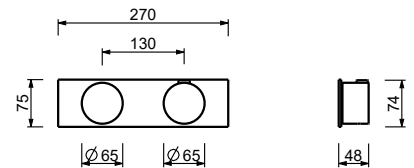

A973B

External piece

Chrome	27 02 A973B
Matt Gun Metal PVD	27 P5 A973B
Matt British Gold PVD	27 P6 A973B
Matt Copper PVD	27 P9 A973B
Brushed Stainless Steel	27 93 A973B