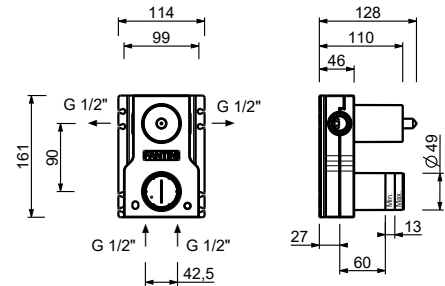

A785A

Built-in piece

44 00 A785A