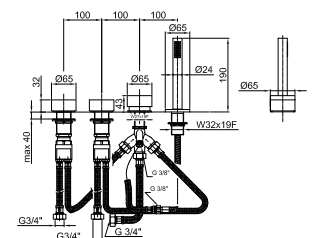

A267

Deck-mount bathtub mixer

- without spout
- handles
- 4-hole
- **2-way** diverter with pushing button
- FIT handshower
- 150 cm flexible
- 90° ceramic cartridge
- 3/4" inlets
- flexible supply lines

Chrome	27 02 A267
Matt Gun Metal PVD	27 P5 A267
Matt British Gold PVD	27 P6 A267
Matt Copper PVD	27 P9 A267
Brushed Stainless Steel	27 93 A267