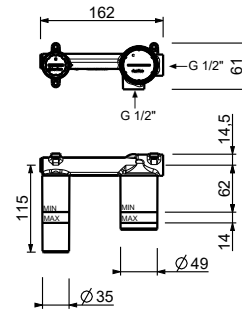

A711A

Built-in piece

44 00 A711A

TOTAL PRICE

- Chrome
- Matt Gun Metal PVD
- Matt British Gold PVD
- Matt Copper PVD
- **Brushed Stainless Steel**