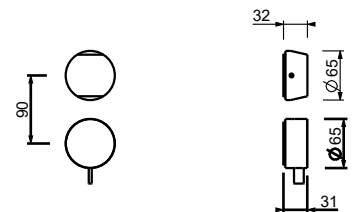

A787BCX

External piece

Chrome	27 02 A787BCX
Matt Gun Metal PVD	27 P5 A787BCX
Matt British Gold PVD	27 P6 A787BCX
Matt Copper PVD	27 P9 A787BCX
Brushed Stainless Steel	27 93 A787BCX