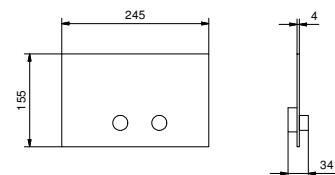

Brilliant Stainless Steel	91 38 W216
Matt Gun Metal PVD	91 P5 W216
Matt British Gold PVD	91 P6 W216
Matt Copper PVD	91 P9 W216
Brushed Stainless Steel	91 93 W216

W291

Hydrobrush

- for WC cleaning
- water plug with showerholder
- stop valve
- round backplate
- 120 cm brass flexible hose

N.B. complete finishing list in the section miscellaneous articles at the end of the pricelist