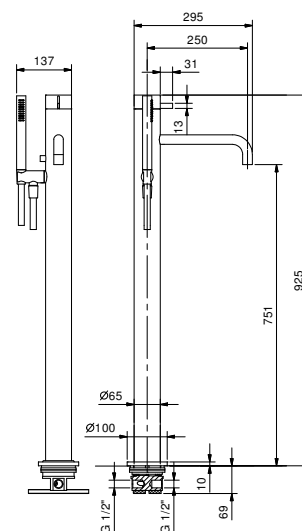

A036A

Built-in piece

17 00 A036A