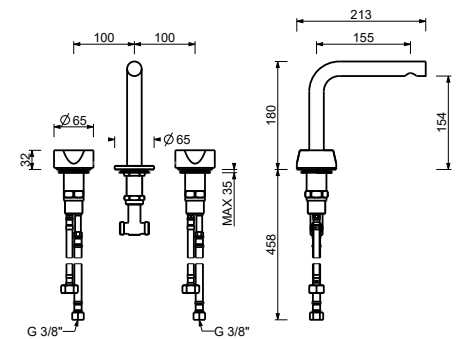

A204WFCX
lead $\emptyset$ free

1. **3-hole washbasin mixer - Handles in CARRARA WHITE MARBLE**
- h. 18 cm
  - spout projection 15,5 cm
  - handles
  - flow restrictor 5 l/min at 3 bar
  - 90° ceramic cartridge
  - flexible supply lines
  - WITHOUT WASTE

Chrome 27 02 A204WFCX
Matt Gun Metal PVD 27 P5 A204WFCX
Matt British Gold PVD 27 P6 A204WFCX
Matt Copper PVD 27 P9 A204WFCX
Brushed Stainless Steel 27 93 A204WFCX