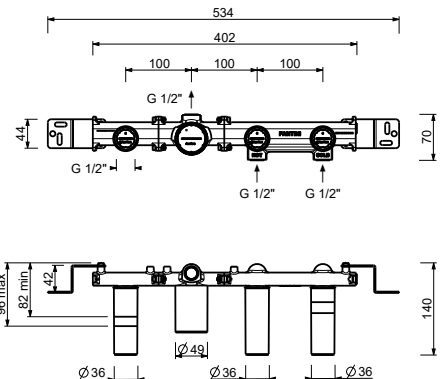

A265

Deck-mount bathtub mixer

- spout projection 15,5 cm
- handles
- 5-hole
- **2-way** diverter with pushing button
- FIT handshower
- 150 cm flexible
- 90° ceramic cartridge
- 3/4" inlets
- flexible supply lines