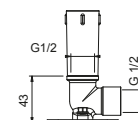

OPTIONAL: Built-in part for plasterboard

W046	91 00 W046