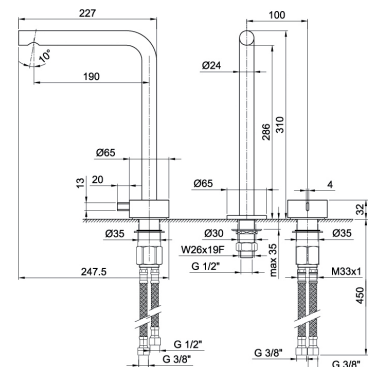

A107WF
lead ϕ free

2-hole high washbasin mixer with extended spout

- h. 31 cm
- spout projection 19 cm
- handle
- flow restrictor 5 l/min at 3 bar
- flexible supply lines
- WITHOUT WASTE

Chrome 27 02 A107WF
Matt Gun Metal PVD 27 P5 A107WF
Matt British Gold PVD 27 P6 A107WF
Matt Copper PVD 27 P9 A107WF
Brushed Stainless Steel 27 93 A107WF