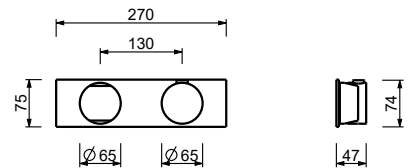

A973BCY

External piece

Chrome	27 02 A973BCY
Matt Gun Metal PVD	27 P5 A973BCY
Matt British Gold PVD	27 P6 A973BCY
Matt Copper PVD	27 P9 A973BCY
Brushed Stainless Steel	27 93 A973BCY