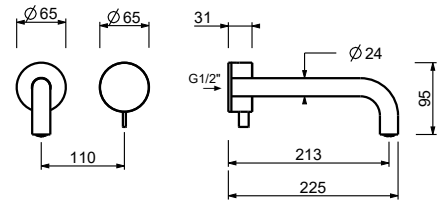

Wall-mount washbasin mixer

- spout projection 21 cm
- handle
- flow restrictor 5 l/min at 3 bar
- 1/2" inlets
- WITHOUT WASTE

A713B

External piece

Chrome	27 02 A713B
Matt Gun Metal PVD	27 P5 A713B
Matt British Gold PVD	27 P6 A713B
Matt Copper PVD	27 P9 A713B
Brushed Stainless Steel	27 93 A713B