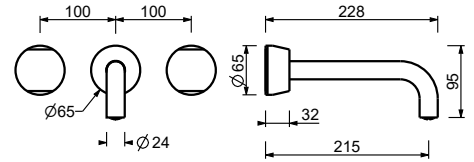

lead free

Wall-mount washbasin mixer - Handles in CARRARA WHITE MARBLE

- spout projection 21,5 cm
- handles
- flow restrictor 5 l/min at 3 bar
- 90° ceramic cartridge
- 1/2" inlets
- WITHOUT WASTE

A813BCX

External piece

Chrome	27 02 A813BCX
Matt Gun Metal PVD	27 P5 A813BCX
Matt British Gold PVD	27 P6 A813BCX
Matt Copper PVD	27 P9 A813BCX
Brushed Stainless Steel	27 93 A813BCX