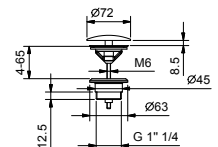

8435

Waste

- 1" 1/4
- for washbasin without overflow
- for washbasin with overflow
- unrestricted outlet
- universal

N.B. complete finishing list in the section miscellaneous articles at the end of the pricelist