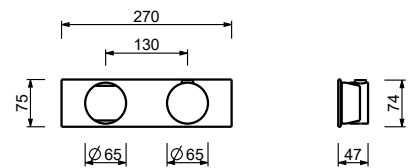

External piece

Chrome	27 02 A972BCX
Matt Gun Metal PVD	27 P5 A972BCX
Matt British Gold PVD	27 P6 A972BCX
Matt Copper PVD	27 P9 A972BCX
Brushed Stainless Steel	27 93 A972BCX