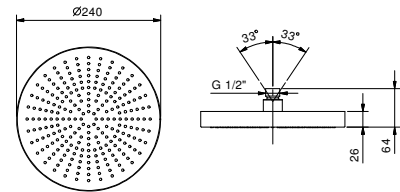

Chrome	81 02 8053
Matt Gun Metal PVD	81 P5 8053
Matt British Gold PVD	81 P6 8053
Matt Copper PVD	81 P9 8053
Brushed Stainless Steel	81 93 8053

8080

Shower arm

- 30 cm long
- round backplate
- wall-mount
- 1/2" inlet