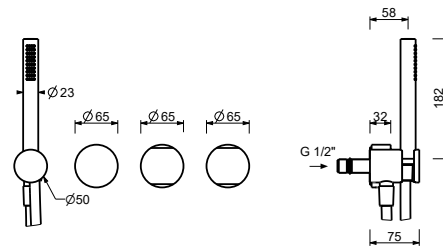

Built-in bathtub mixer - Handles in CARRARA WHITE MARBLE

- without spout
- handles
- **2-way** diverter with turning knob
- FIT handshower
- water plug with showerholder
- 150 cm PVC flexible
- 90° ceramic cartridge
- 1/2" inlets

A817BCX

External piece

Chrome	27 02 A817BCX
Matt Gun Metal PVD	27 P5 A817BCX
Matt British Gold PVD	27 P6 A817BCX
Matt Copper PVD	27 P9 A817BCX
Brushed Stainless Steel	27 93 A817BCX