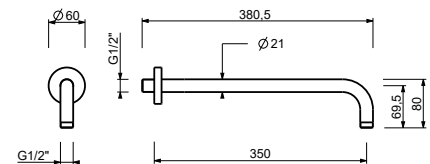

OPTIONAL: Built-in part for plasterboard

W046	91 00 W046