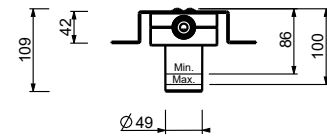

Built-in piece

44 00 A763A