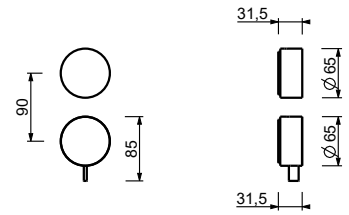

Built-in shower mixer

- handles
- **3-way** diverter with turning knob
- 1/2" inlets
- soundproof

A787B

External piece

Chrome	27 02 A787B
Matt Gun Metal PVD	27 P5 A787B
Matt British Gold PVD	27 P6 A787B
Matt Copper PVD	27 P9 A787B
Brushed Stainless Steel	27 93 A787B