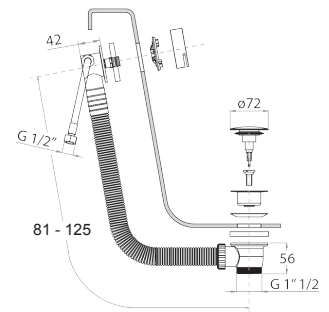

W002

Bathtub drain

- with handle
- overflow set with filling function
- WITH WASTE

N.B. complete finishing list in the section miscellaneous articles at the end of the pricelist

Chrome	91 02 W002
Matt Gun Metal PVD	91 P5 W002
Matt British Gold PVD	91 P6 W002
Matt Copper PVD	91 P9 W002
Brushed Stainless Steel	91 93 W002