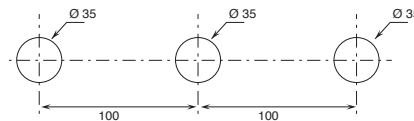

The built-in 3/4" thermostatic shower mixer is available:

- art. **A972B+D372A** - 2 outlets

- art. **A973B+D373A** - 3 outlets