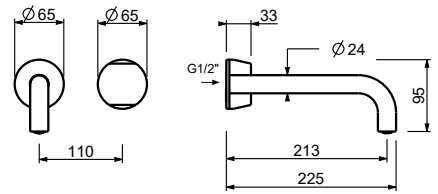

- spout projection 21 cm
- handle
- flow restrictor 5 l/min at 3 bar
- 1/2" inlets
- WITHOUT WASTE

A713BCY

External piece

Chrome	27 02 A713BCY
Matt Gun Metal PVD	27 P5 A713BCY
Matt British Gold PVD	27 P6 A713BCY
Matt Copper PVD	27 P9 A713BCY
Brushed Stainless Steel	27 93 A713BCY