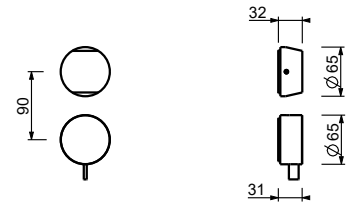

Built-in shower mixer - Handles in CARRARA WHITE MARBLE

- handles
- **2-way** diverter with turning knob
- 1/2" inlets
- soundproof

A785BCX

External piece

Chrome	27 02 A785BCX
Matt Gun Metal PVD	27 P5 A785BCX
Matt British Gold PVD	27 P6 A785BCX
Matt Copper PVD	27 P9 A785BCX
Brushed Stainless Steel	27 93 A785BCX