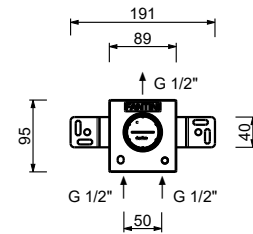

Built-in piece

44 00 A763A