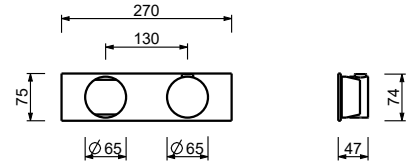

3/4" built-in thermostatic shower mixer - Handle in MARQUINA BLACK MARBLE

- handles
- **2-way** shut-off diverter with turning knob
- for horizontal installation only
- 3/4" inlets

A972BCY

External piece

Chrome	27 02 A972BCY
Matt Gun Metal PVD	27 P5 A972BCY
Matt British Gold PVD	27 P6 A972BCY
Matt Copper PVD	27 P9 A972BCY
Brushed Stainless Steel	27 93 A972BCY