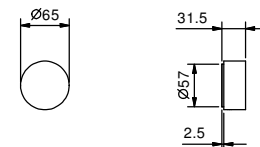

D400A

Built-in piece

19 00 D400A

3/4" stop valve

- handle
- 90° ceramic cartridge
- 3/4" inlets
- soundproof

A991B

External piece

Chrome	27 02 A991B
Matt Gun Metal PVD	27 P5 A991B
Matt British Gold PVD	27 P6 A991B
Matt Copper PVD	27 P9 A991B
Brushed Stainless Steel	27 93 A991B