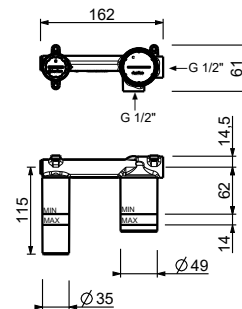

Built-in piece

44 00 A711A