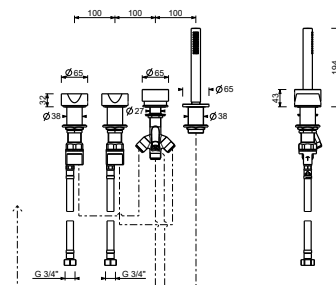

A267CX

Deck-mount bathtub mixer - Handles in CARRARA WHITE MARBLE

- without spout
- handles
- 4-hole
- **2-way** diverter with pushing button
- FIT handshower
- 150 cm flexible
- 90° ceramic cartridge
- 3/4" inlets
- flexible supply lines

Chrome	27 02 A267CX
Matt Gun Metal PVD	27 P5 A267CX
Matt British Gold PVD	27 P6 A267CX
Matt Copper PVD	27 P9 A267CX
Brushed Stainless Steel	27 93 A267CX