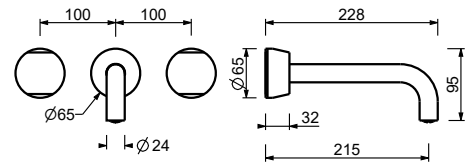

A813BCY

External piece

Chrome	27 02 A813BCY
Matt Gun Metal PVD	27 P5 A813BCY
Matt British Gold PVD	27 P6 A813BCY
Matt Copper PVD	27 P9 A813BCY
Brushed Stainless Steel	27 93 A813BCY