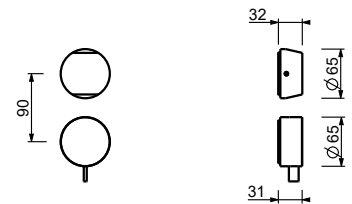

A785BCY

External piece

Chrome	27 02 A785BCY
Matt Gun Metal PVD	27 P5 A785BCY
Matt British Gold PVD	27 P6 A785BCY
Matt Copper PVD	27 P9 A785BCY
Brushed Stainless Steel	27 93 A785BCY