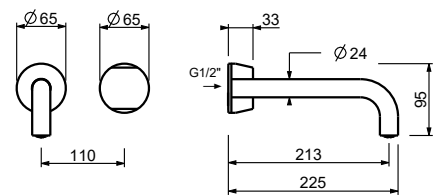

External piece

Chrome	27 02 A713BCX
Matt Gun Metal PVD	27 P5 A713BCX
Matt British Gold PVD	27 P6 A713BCX
Matt Copper PVD	27 P9 A713BCX
Brushed Stainless Steel	27 93 A713BCX