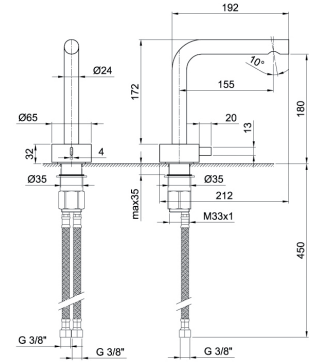

A004WF
lead ϕ free

Single-hole washbasin mixer

- h. 20,5 cm
- spout projection 15,5 cm
- handle
- flow restrictor 5 l/min at 3 bar
- flexible supply lines
- WITHOUT WASTE

Chrome 27 02 A004WF
Matt Gun Metal PVD 27 P5 A004WF
Matt British Gold PVD 27 P6 A004WF
Matt Copper PVD 27 P9 A004WF
Brushed Stainless Steel 27 93 A004WF