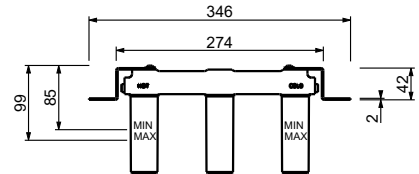

lead free

Wall-mount washbasin mixer - Handles in CARRARA WHITE MARBLE

- spout projection 21,5 cm
- handles
- flow restrictor 5 l/min at 3 bar
- 90° ceramic cartridge
- 1/2" inlets
- WITHOUT WASTE

A813BCX

External piece

Chrome	27 02 A813BCX
Matt Gun Metal PVD	27 P5 A813BCX
Matt British Gold PVD	27 P6 A813BCX
Matt Copper PVD	27 P9 A813BCX
Brushed Stainless Steel	27 93 A813BCX