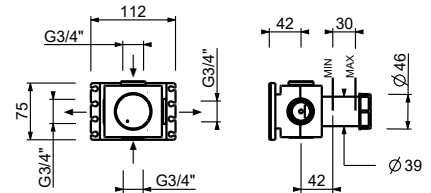

3/4" stop valve - Handle in CARRARA WHITE MARBLE

- handle
- 90° ceramic cartridge
- 3/4" inlets
- soundproof

A991BCX

External piece

Chrome	27 02 A991BCX
Matt Gun Metal PVD	27 P5 A991BCX
Matt British Gold PVD	27 P6 A991BCX
Matt Copper PVD	27 P9 A991BCX
Brushed Stainless Steel	27 93 A991BCX

D391A

Built-in piece

19 00 D391A