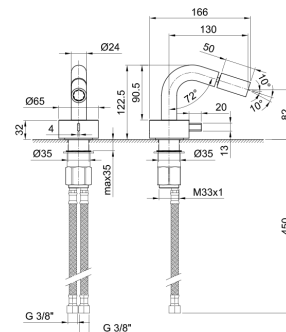

- h. 26,5 cm
- spout projection 15,5 cm
- handle
- flow restrictor 5 l/min at 3 bar
- flexible supply lines
- WITHOUT WASTE

Chrome 27 02 A006WF
 Matt Gun Metal PVD 27 P5 A006WF
 Matt British Gold PVD 27 P6 A006WF
 Matt Copper PVD 27 P9 A006WF
Brushed Stainless Steel 27 93 A006WF

R010A

Built-in piece

44 00 R010A

A008WF

Single-hole bidet mixer

- spout projection 13 cm
- handle
- flow restrictor 5 l/min at 3 bar
- articulated aerator
- flexible supply lines
- WITHOUT WASTE

Chrome	27 02 A008WF
Matt Gun Metal PVD	27 P5 A008WF
Matt British Gold PVD	27 P6 A008WF
Matt Copper PVD	27 P9 A008WF
Brushed Stainless Steel	27 93 A008WF