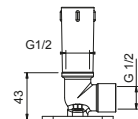

OPTIONAL: Built-in part for plasterboard

W046 91 00 W046