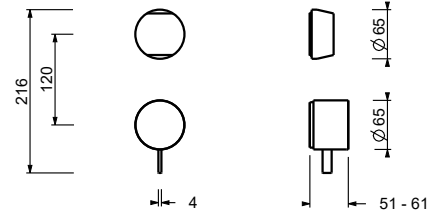

Built-in shower mixer - Handle in MARQUINA BLACK MARBLE

- handles
- **3-way** diverter with turning knob
- with ECO SYSTEM
- 1/2" inlets
- soundproof

A587BCY

External piece

Chrome	27 02 A587BCY
Matt Gun Metal PVD	27 P5 A587BCY
Matt British Gold PVD	27 P6 A587BCY
Matt Copper PVD	27 P9 A587BCY
Brushed Stainless Steel	27 93 A587BCY