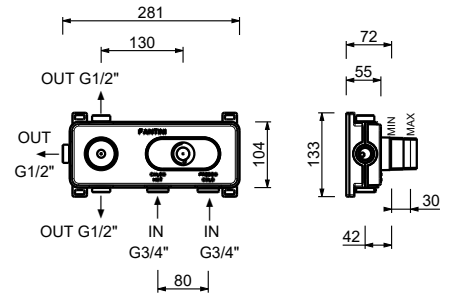

D373A

Built-in piece

19 00 D373A