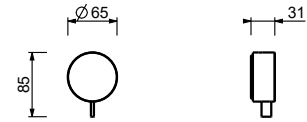

Built-in shower mixer

- handle
- no. 1 1/2" outlet
- 1/2" inlets
- soundproof

A763B

External piece

Chrome	27 02 A763B
Matt Gun Metal PVD	27 P5 A763B
Matt British Gold PVD	27 P6 A763B
Matt Copper PVD	27 P9 A763B
Brushed Stainless Steel	27 93 A763B