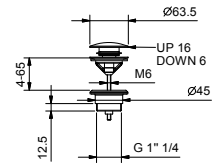

8434

Waste

- 1" 1/4
- pushing plug
- for washbasin without overflow
- for washbasin with overflow
- universal

N.B. complete finishing list in the section miscellaneous articles at the end of the pricelist

Chrome	91 02 8434
Matt Gun Metal PVD	91 P5 8434
Matt British Gold PVD	91 P6 8434
Matt Copper PVD	91 P9 8434
Brushed Stainless Steel	91 93 8434

8435

Waste

- 1" 1/4
- for washbasin without overflow
- for washbasin with overflow
- unrestricted outlet
- universal

N.B. complete finishing list in the section miscellaneous articles at the end of the pricelist