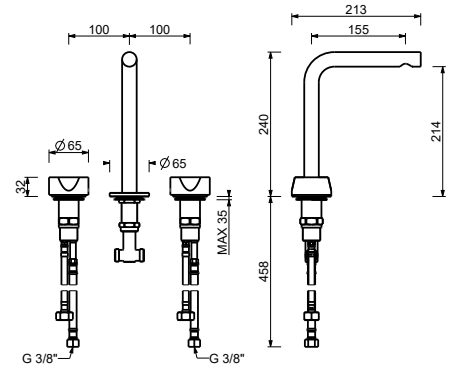

- h. 24 cm
- spout projection 15,5 cm
- handles
- flow restrictor 5 l/min at 3 bar
- 90° ceramic cartridge
- flexible supply lines
- WITHOUT WASTE

Chrome	27 02 A206WFCX
Matt Gun Metal PVD	27 P5 A206WFCX
Matt British Gold PVD	27 P6 A206WFCX
Matt Copper PVD	27 P9 A206WFCX
Brushed Stainless Steel	27 93 A206WFCX