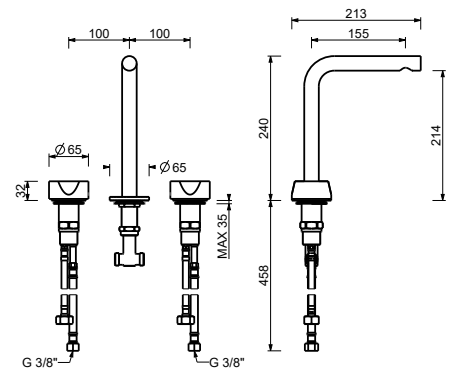

A206WFCY
lead ϕ free

3-hole high washbasin mixer - Handles in MARQUINA BLACK MARBLE

- h. 24 cm
- spout projection 15,5 cm
- handles
- flow restrictor 5 l/min at 3 bar
- 90° ceramic cartridge
- flexible supply lines
- WITHOUT WASTE

Chrome	27 02 A206WFCY
Matt Gun Metal PVD	27 P5 A206WFCY
Matt British Gold PVD	27 P6 A206WFCY
Matt Copper PVD	27 P9 A206WFCY
Brushed Stainless Steel	27 93 A206WFCY