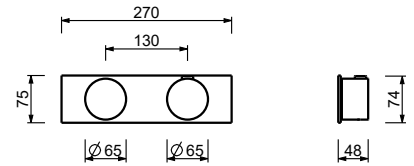

3/4" built-in thermostatic shower mixer

- handles
- **2-way** shut-off diverter with turning knob
- for horizontal installation only
- 3/4" inlets

A972B

External piece

Chrome	27 02 A972B
Matt Gun Metal PVD	27 P5 A972B
Matt British Gold PVD	27 P6 A972B
Matt Copper PVD	27 P9 A972B
Brushed Stainless Steel	27 93 A972B