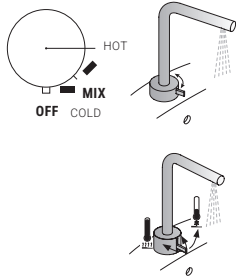

Technical information

AF/21 is supplied as standard WITH HANDLE.

All washbasin and bidet mixers are fitted with 5 l/min **flow restrictors**.

- PROGRESSIVE CARTRIDGE MIXERS

By turning the mixer 90° anticlockwise the water flows gets **cold > warmer > hot**.

- TRADITIONAL CARTRIDGE MIXERS

Water flow is controlled operating the handle up and down.

Temperature is controlled rotating the handle right or left.

BASINS HOLE SIZE:

- For single-hole washbasin and bidet mixers.

- 2-hole washbasin mixer.

art. A104WF

art. A106WF

art. A107WF