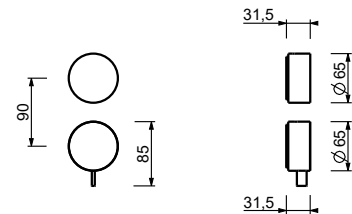

External piece

Chrome	27 02 A785B
Matt Gun Metal PVD	27 P5 A785B
Matt British Gold PVD	27 P6 A785B
Matt Copper PVD	27 P9 A785B
Brushed Stainless Steel	27 93 A785B