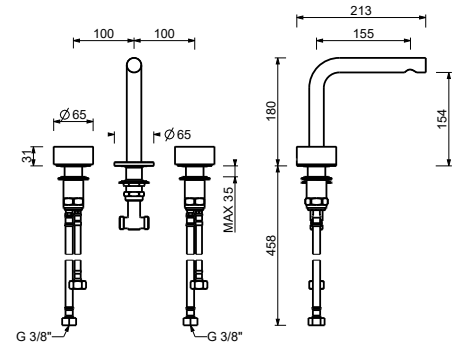

- 3-hole washbasin mixer**
- h. 18 cm
 - spout projection 15,5 cm
 - handles
 - flow restrictor 5 l/min at 3 bar
 - 90° ceramic cartridge
 - flexible supply lines
 - WITHOUT WASTE

Chrome 27 02 A204WF
 Matt Gun Metal PVD 27 P5 A204WF
 Matt British Gold PVD 27 P6 A204WF
 Matt Copper PVD 27 P9 A204WF
Brushed Stainless Steel 27 93 A204WF