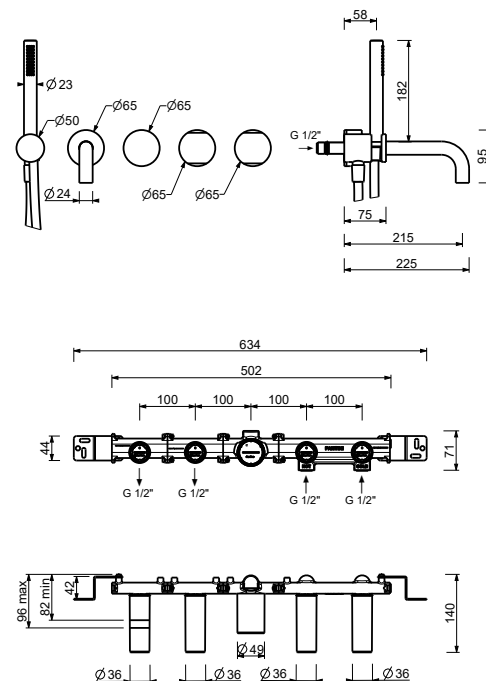

External piece

Chrome	27 02 A819BCX
Matt Gun Metal PVD	27 P5 A819BCX
Matt British Gold PVD	27 P6 A819BCX
Matt Copper PVD	27 P9 A819BCX
Brushed Stainless Steel	27 93 A819BCX