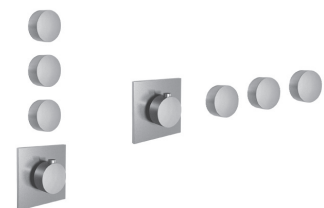

EXAMPLE OF COMBINATION - 3 OUTLETS