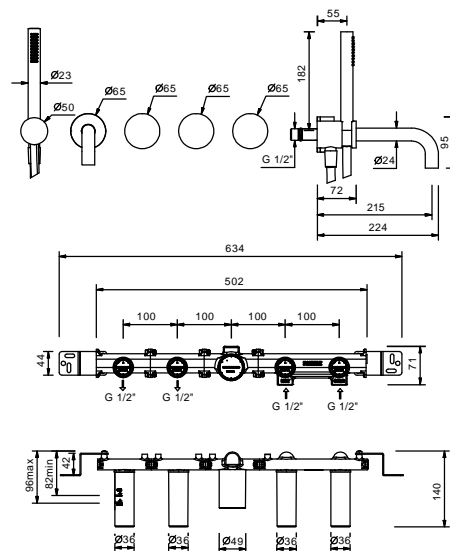

Built-in bathtub mixer

- spout projection 21,5 cm
- handles
- **2-way** diverter with turning knob
- FIT handshower
- water plug with showerholder
- 150 cm PVC flexible
- 90° ceramic cartridge
- 1/2" inlets

A819B

External piece

Chrome	27 02 A819B
Matt Gun Metal PVD	27 P5 A819B
Matt British Gold PVD	27 P6 A819B
Matt Copper PVD	27 P9 A819B
Brushed Stainless Steel	27 93 A819B