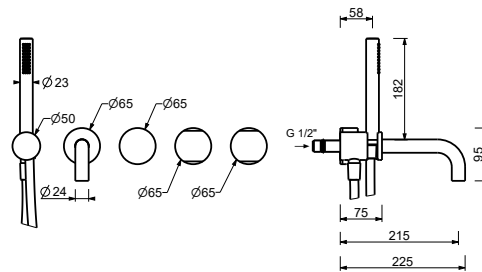

Built-in bathtub mixer - Handles in MARQUINA BLACK MARBLE

- spout projection 21,5 cm
- handles
- **2-way** diverter with turning knob
- FIT handshower
- water plug with showerholder
- 150 cm PVC flexible
- 90° ceramic cartridge
- 1/2" inlets

A819BCY

External piece

Chrome	27 02 A819BCY
Matt Gun Metal PVD	27 P5 A819BCY
Matt British Gold PVD	27 P6 A819BCY
Matt Copper PVD	27 P9 A819BCY
Brushed Stainless Steel	27 93 A819BCY