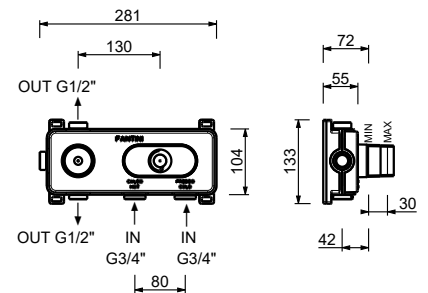

Built-in piece

19 00 D372A