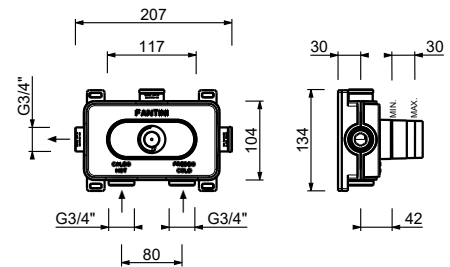

D400A

Built-in piece

19 00 D400A