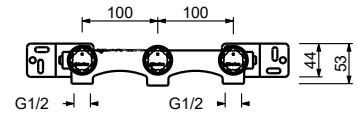

lead free

Wall-mount washbasin mixer - Handles in CARRARA WHITE MARBLE

- spout projection 21,5 cm
- handles
- flow restrictor 5 l/min at 3 bar
- 90° ceramic cartridge
- 1/2" inlets
- WITHOUT WASTE

A813BCX

External piece

Chrome	27 02 A813BCX
Matt Gun Metal PVD	27 P5 A813BCX
Matt British Gold PVD	27 P6 A813BCX
Matt Copper PVD	27 P9 A813BCX
Brushed Stainless Steel	27 93 A813BCX