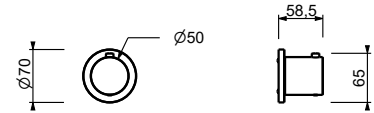

3/4" built-in thermostatic shower mixer

- handle
- 3/4" inlets
- soundproof

NOTE: the mixer must always be ordered with the stop valve T790B+D491A

Y800B

External piece

Matt Gun Metal PVD 33 P5 Y800B
Brushed Stainless Steel 33 93 Y800B