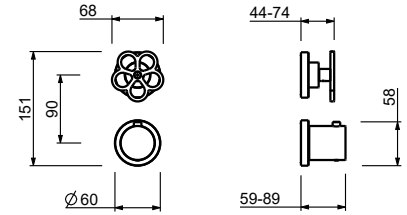

1/2" built-in thermostatic shower mixer

- handles
- with rosaces
- **2-way** diverter with turning knob
- 1/2" inlets
- soundproof
- for vertical installation only

T523B

External piece

Matt Gun Metal PVD 20 P5 T523B
Brushed Stainless Steel - 20 93 T523B09
Red
Brushed Stainless Steel 20 93 T523B