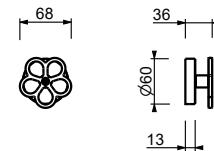

External piece

Matt Gun Metal PVD 20 P5 T790B
Brushed Stainless Steel - 20 93 T790B09 Red
Brushed Stainless Steel 20 93 T790B