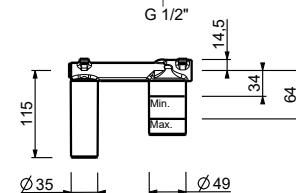

T607W

2-hole washbasin mixer

- spout projection 20 cm
- handle
- flow restrictor 5 l/min at 3 bar
- flexible supply lines
- WITHOUT WASTE

Matt Gun Metal PVD 20 P5 T607W
Brushed Stainless Steel - 20 93 T607W09
Red
Brushed Stainless Steel 20 93 T607W

Wall-mount washbasin mixer

- spout projection 22 cm
- handle
- flow restrictor 5 l/min at 3 bar
- 1/2" inlets
- WITHOUT WASTE

T513B

External piece

Matt Gun Metal PVD 20 P5 T513B
Brushed Stainless Steel - 20 93 T513B09
Red
Brushed Stainless Steel 20 93 T513B