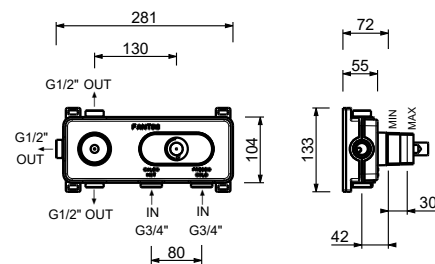

Built-in piece

19 00 D373A