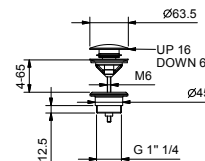

8434

Waste

- 1" 1/4
- pushing plug
- for washbasin without overflow
- for washbasin with overflow
- universal

N.B. complete finishing list in the section miscellaneous articles at the end of the pricelist

Matt Gun Metal PVD
Brushed Stainless Steel   91 P5 8434
91 93 8434

8435

Waste

- 1" 1/4
- for washbasin without overflow
- for washbasin with overflow
- unrestricted outlet
- universal

N.B. complete finishing list in the section miscellaneous articles at the end of the pricelist