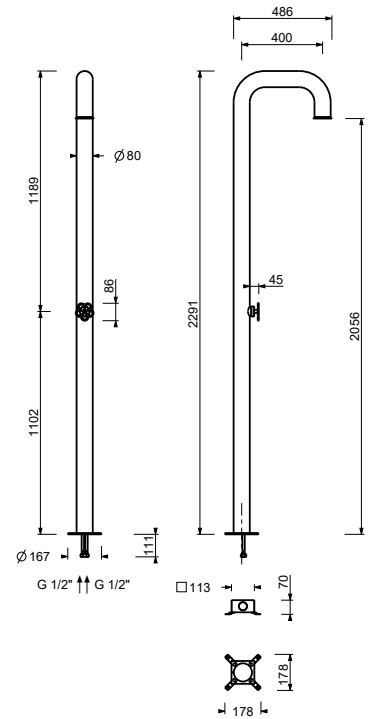

T560B

D060A

External piece

**Brushed Stainless Steel - 20 93 T560B09
Red**

Built-in piece

44 00 D060A

8059

Shower arm

- 45 cm long
- round backplate
- wall-mount
- 1/2" inlet

Matt Gun Metal PVD 81 P5 8059
Brushed Stainless Steel 81 93 8059

OPTIONAL: Built-in part for plasterboard

W046 91 00 W046

8058

Shower arm

- 25 cm long
- round backplate
- ceiling-mount
- 1/2" inlet