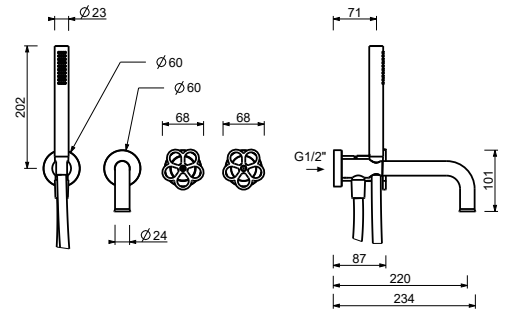

Built-in bathtub mixer

- spout projection 22 cm
- handles
- **2-way** diverter with turning knob
- FIT handshower
- water plug with showerholder
- 150 cm PVC flexible
- 1/2" inlets

T521B

External piece

Matt Gun Metal PVD 20 P5 T521B
Brushed Stainless Steel - 20 93 T521B09
Red
Brushed Stainless Steel 20 93 T521B