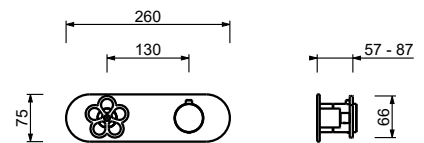

External piece

Matt Gun Metal PVD 20 P5 T773B
Brushed Stainless Steel - 20 93 T773B09
Red
Brushed Stainless Steel 20 93 T773B