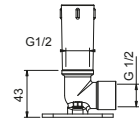

- 45 cm long
- round backplate
- wall-mount
- 1/2" inlet

Matt Gun Metal PVD 81 P5 8059
Brushed Stainless Steel 81 93 8059

OPTIONAL: Built-in part for plasterboard

W046 91 00 W046

8058

Shower arm

- 25 cm long
- round backplate
- ceiling-mount
- 1/2" inlet