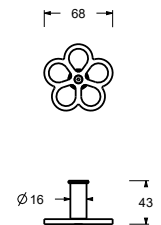

- spout projection 20 cm
- handles
- 5-hole
- **2-way** diverter with turning knob
- FIT handshower
- 150 cm flexible
- 90° ceramic cartridge
- 1/2" inlets
- flexible supply lines

Matt Gun Metal PVD 20 P5 T465
Brushed Stainless Steel - 20 93 T46509
Red
Brushed Stainless Steel 20 93 T465

Floor-mount bathtub mixer

- spout projection 20 cm
- handle
- open/close handle with flow and temperature control
- FIT handshower
- handshower holder
- 150 cm PVC flexible
- 1/2" inlets
- on foot

T580B**External piece**

finishing: P5, 0609 - 93

P906

Towel rail

Matt Gun Metal PVD 20 P5 P906
Brushed Stainless Steel - Red 20 93 P90609
Brushed Stainless Steel 20 93 P906

P908

Robe hook

Matt Gun Metal PVD 20 P5 P908
Brushed Stainless Steel - Red 20 93 P90809
Brushed Stainless Steel 20 93 P908