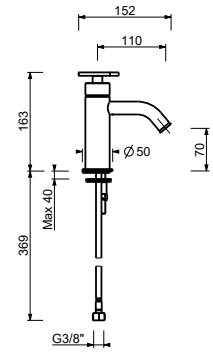

- spout projection 11 cm
- handle
- flow restrictor 5 l/min at 3 bar
- flexible supply lines
- WITHOUT WASTE

Matt Gun Metal PVD 20 P5 T504WF
Brushed Stainless Steel - 20 93 T504WF09
Red
Brushed Stainless Steel 20 93 T504WF