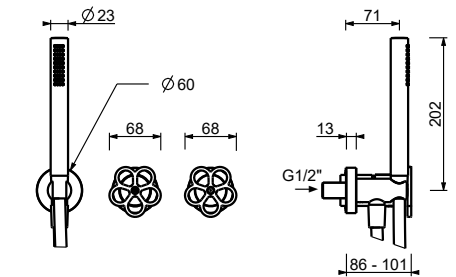

External piece

Matt Gun Metal PVD 20 P5 T584B
Brushed Stainless Steel - 20 93 T584B09
Red
Brushed Stainless Steel 20 93 T584B