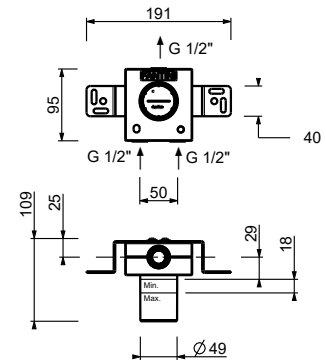

Built-in shower mixer

- handle
- no. 1 1/2" outlet
- 1/2" inlets
- soundproof

T563B

External piece

Matt Gun Metal PVD 20 P5 T563B
Brushed Stainless Steel - 20 93 T563B09
Red
Brushed Stainless Steel 20 93 T563B