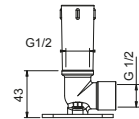

Shower arm

- 25 cm long
- round backplate
- ceiling-mount
- 1/2" inlet

Matt Gun Metal PVD 81 P5 8058
Brushed Stainless Steel 81 93 8058

OPTIONAL: Built-in part for plasterboard

W046 91 00 W046