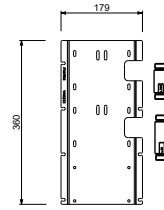

19 00 D491A

W275

OPTIONAL - Easy Fix System

- plate and connections:
- for an easy both horizontal and vertical installation of the thermostatic mixers:
 - to install art- H500A / D491A - **1 outlet**
 - to install art- H500A / D491A - **2 outlets**