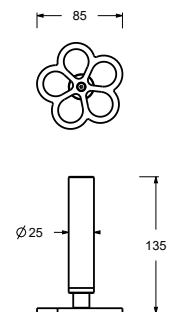

P909

Toilet roll holder

Matt Gun Metal PVD 20 P5 P909
Brushed Stainless Steel - Red 20 93 P90909
Brushed Stainless Steel 20 93 P909