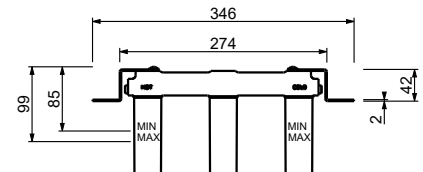

R010A

Built-in piece

44 00 R010A