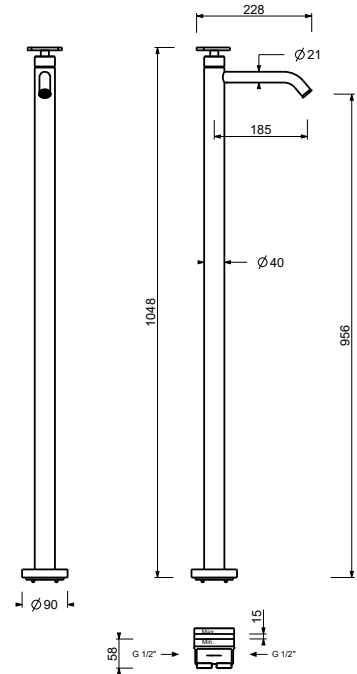

Wall-mount washbasin mixer

- spout projection 22 cm
- handle
- flow restrictor 5 l/min at 3 bar
- 1/2" inlets
- WITHOUT WASTE

T513B

External piece

Matt Gun Metal PVD 20 P5 T513B
Brushed Stainless Steel - 20 93 T513B09
Red
Brushed Stainless Steel 20 93 T513B

M111A

Built-in piece

44 00 M111A

Floor-mount washbasin mixer

- spout projection 18,5 cm
- handle
- flow restrictor 5 l/min at 3 bar
- 1/2" inlets
- WITHOUT WASTE

T536B

External piece

Matt Gun Metal PVD 20 P5 T536B
Brushed Stainless Steel - 20 93 T536B09
Red
Brushed Stainless Steel 20 93 T536B

3336A

Built-in piece

19 00 3336A

T508WF

Single-hole bidet mixer

- spout projection 13 cm
- handle
- flow restrictor 5 l/min at 3 bar
- articulated aerator
- flexible supply lines
- WITHOUT WASTE

Matt Gun Metal PVD 20 P5 T508WF
Brushed Stainless Steel -20 93 T508WF09
Red
Brushed Stainless Steel 20 93 T508WF