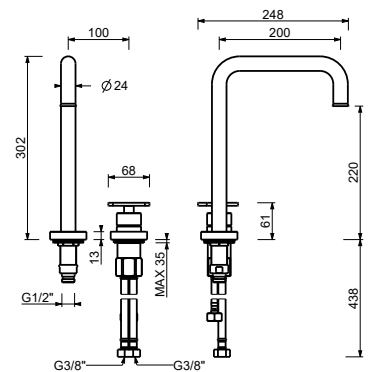

- spout projection 11 cm
- handle
- flow restrictor 5 l/min at 3 bar
- flexible supply lines
- WITHOUT WASTE

Matt Gun Metal PVD 20 P5 T504WF
Brushed Stainless Steel - 20 93 T504WF09
Red
Brushed Stainless Steel 20 93 T504WF

T607W

2-hole washbasin mixer

- spout projection 20 cm
- handle
- flow restrictor 5 l/min at 3 bar
- flexible supply lines
- WITHOUT WASTE

Matt Gun Metal PVD 20 P5 T607W
Brushed Stainless Steel - 20 93 T607W09
Red
Brushed Stainless Steel 20 93 T607W