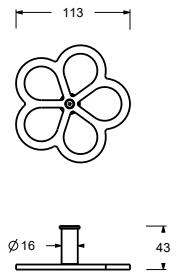

P906

Towel rail

Matt Gun Metal PVD 20 P5 P906
Brushed Stainless Steel - Red 20 93 P90609
Brushed Stainless Steel 20 93 P906