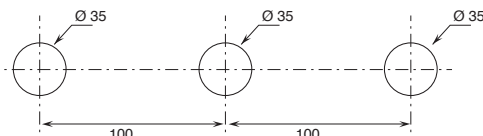

The built-in 3/4" thermostatic shower mixer is available:

- art. **T772B+D372A** - 2 outlets

- art. **T773B+D373A** - 3 outlets