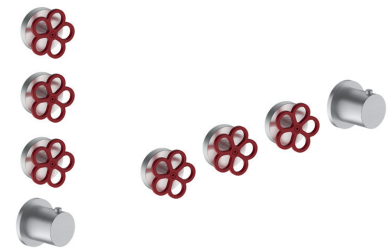

19 00 D491A

W275

OPTIONAL - Easy Fix System

- plate and connections:
- for an easy both horizontal and vertical installation of the thermostatic mixers:
 - to install art- H500A / D491A - **1 outlet**
 - to install art- H500A / D491A - **2 outlets**

EXAMPLE OF COMBINATION - 1 OUTLET

EXAMPLE OF COMBINATION - 2 OUTLETS

91 00 W275

W276

OPTIONAL - Easy Fix System

- plate and connections:
- for an easy both horizontal and vertical installation of the thermostatic mixers:
 - to install art- H500A / D491A - **3 outlets**

EXAMPLE OF COMBINATION - 3 OUTLETS

91 00 W276

Shower column

- fixed anti-lime shower head
- built-in shower mixer progressive cartridge
- for outdoor/indoor use
- base material: AISI 316L stainless steel, also suitable for outdoor environments