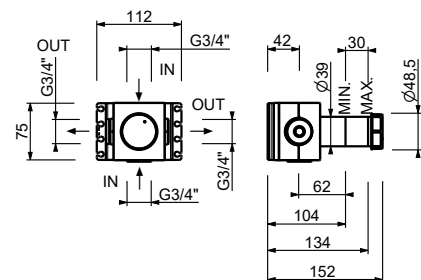

Built-in piece

19 00 D491A