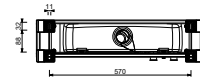

W286

Mounting plate for deck-mount bathtub mixer

- mounting plate
- without cover plate

N.B. To be completed with coverings allowing access for inspection