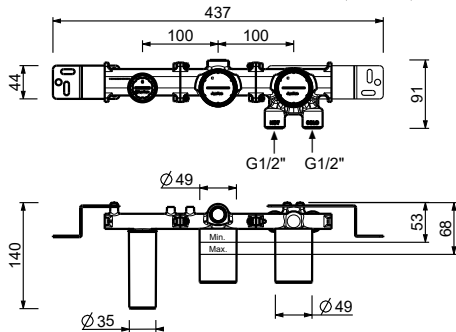

Built-in piece

44 00 R084A