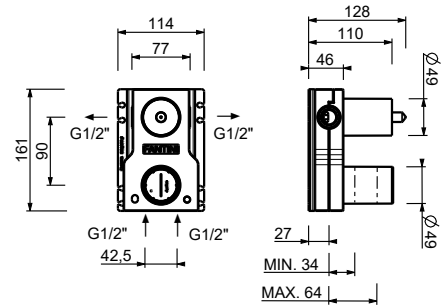

T523B

External piece

Matt Gun Metal PVD 20 P5 T523B
Brushed Stainless Steel - 20 93 T523B09
Red
Brushed Stainless Steel 20 93 T523B

M523A

Built-in piece

44 00 M523A

1/2" built-in thermostatic shower mixer

- handles
- with rosaces
- **2-way** diverter with turning knob
- 1/2" inlets
- soundproof
- for horizontal installation only