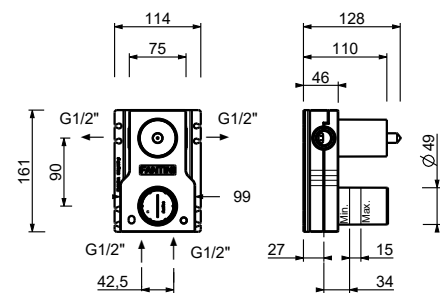

External piece

Matt Gun Metal PVD 20 P5 T585B
Brushed Stainless Steel - 20 93 T585B09
Red
Brushed Stainless Steel 20 93 T585B