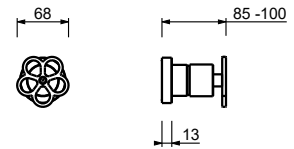

Built-in shower mixer

- handle
- no. 1 1/2" outlet
- 1/2" inlets
- soundproof

T563B

External piece

Matt Gun Metal PVD 20 P5 T563B
Brushed Stainless Steel - 20 93 T563B09
Red
Brushed Stainless Steel 20 93 T563B