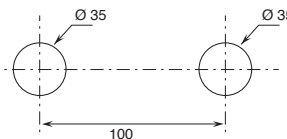

Technical information

AW/PIPE is supplied as standard with HANDLES.

All washbasin and bidet mixers are fitted with 5 l/min **flow restrictors**.

BASINS HOLE SIZE:

- For single-hole washbasin and bidet mixers.

- 2-hole washbasin mixer.

art. T607W

- 3-hole washbasin mixer.

art. T407W