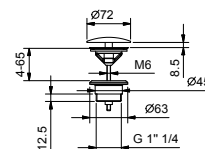

8434

Waste

- 1" 1/4
- pushing plug
- for washbasin without overflow
- for washbasin with overflow
- universal

N.B. complete finishing list in the section miscellaneous articles at the end of the pricelist

Matt Gun Metal PVD
Brushed Stainless Steel   91 P5 8434
91 93 8434

8435

Waste

- 1" 1/4
- for washbasin without overflow
- for washbasin with overflow
- unrestricted outlet
- universal

N.B. complete finishing list in the section miscellaneous articles at the end of the pricelist

Matt Gun Metal PVD   91 P5 8435
Brushed Stainless Steel   **91 93 8435**

9234

Bottle trap

- 1" 1/4
- for washbasin

N.B. complete finishing list in the section miscellaneous articles at the end of the pricelist

Matt Gun Metal PVD   91 P5 9234
Brushed Stainless Steel   **91 93 9234**

8364

Pair of filters

- with shutoff
- fully inspectable filter
- 1/2" inlet

N.B. complete finishing list in the section miscellaneous articles at the end of the pricelist

Matt Gun Metal PVD   91 P5 8364
Brushed Stainless Steel   **91 93 8364**