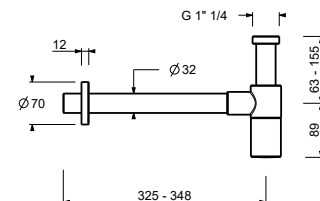

Bottle trap

- 1" 1/4
- for washbasin

N.B. complete finishing list in the section miscellaneous articles at the end of the pricelist