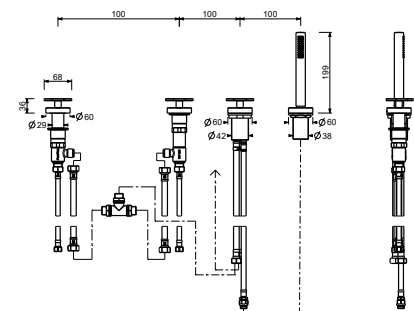

Deck-mount bathtub mixer

- handles
- without spout
- 4-hole
- **2-way** diverter with turning knob
- FIT handshower
- 150 cm flexible
- 90° ceramic cartridge
- 1/2" inlets
- flexible supply lines

Matt Gun Metal PVD 20 P5 T467
Brushed Stainless Steel - 20 93 T46709
Red
Brushed Stainless Steel 20 93 T467