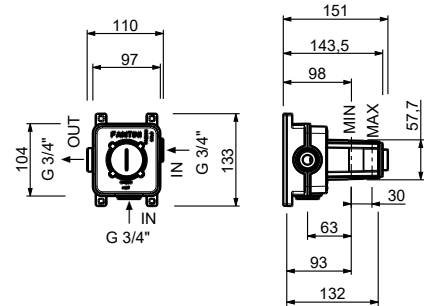

3/4" built-in thermostatic shower mixer

- handle
- 3/4" inlets
- soundproof

NOTE: the mixer must always be ordered with the stop valve T790B+D491A

Y800B

External piece

Matt Gun Metal PVD 33 P5 Y800B
Brushed Stainless Steel 33 93 Y800B

H500A

Built-in piece

44 00 H500A