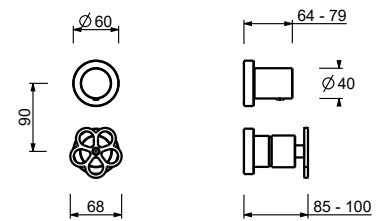

External piece

Matt Gun Metal PVD 20 P5 T585B
Brushed Stainless Steel - 20 93 T585B09
Red
Brushed Stainless Steel 20 93 T585B