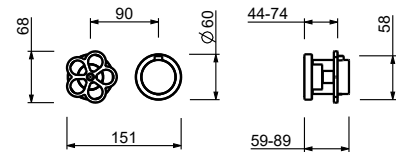

External piece

Matt Gun Metal PVD 20 P5 T523B
Brushed Stainless Steel - 20 93 T523B09
Red
Brushed Stainless Steel 20 93 T523B