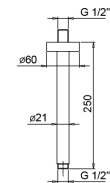

- 45 cm long
- round backplate
- wall-mount
- 1/2" inlet

Matt Gun Metal PVD 81 P5 8059
Brushed Stainless Steel 81 93 8059

OPTIONAL: Built-in part for plasterboard

W046 91 00 W046

8058

Shower arm

- 25 cm long
- round backplate
- ceiling-mount
- 1/2" inlet

Matt Gun Metal PVD 81 P5 8058
Brushed Stainless Steel 81 93 8058

OPTIONAL: Built-in part for plasterboard

W046 91 00 W046

8125

Shower set

- FIT handshower
- water plug with showerholder
- 150 cm PVC flexible
- 1/2" inlet