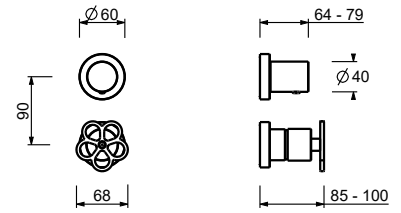

T587B

External piece

Matt Gun Metal PVD 20 P5 T587B
Brushed Stainless Steel - 20 93 T587B09
Red
Brushed Stainless Steel 20 93 T587B

M587A

Built-in piece

44 00 M587A

Built-in shower mixer

- handles
- **2-way** diverter with turning knob
- FIT handshower
- water plug with showerholder
- 150 cm PVC flexible
- 1/2" inlets