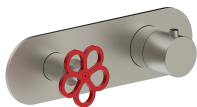

External piece

Matt Gun Metal PVD 20 P5 T773B
Brushed Stainless Steel - 20 93 T773B09
Red
Brushed Stainless Steel 20 93 T773B