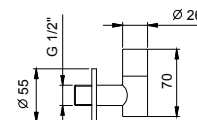

Pair of filters

- with shutoff
- fully inspectable filter
- 1/2" inlet

N.B. complete finishing list in the section miscellaneous articles at the end of the pricelist