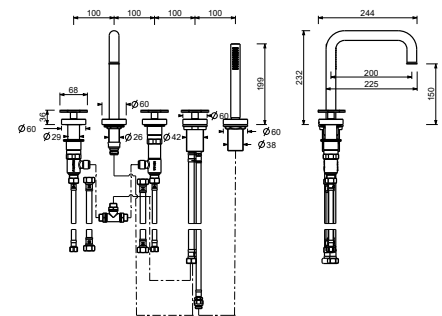

Deck-mount bathtub mixer

_spout projection 22 cm
_3/4" inlets

T465
2 outlets

Deck-mount bathtub mixer

_3/4" inlets

T467
2 outlets

Built-in bathtub mixer

- spout projection 22 cm
- handles
- **2-way** diverter with turning knob
- FIT handshower
- water plug with showerholder
- 150 cm PVC flexible
- 1/2" inlets

- spout projection 20 cm
- handles
- 5-hole
- **2-way** diverter with turning knob
- FIT handshower
- 150 cm flexible
- 90° ceramic cartridge
- 1/2" inlets
- flexible supply lines

Matt Gun Metal PVD 20 P5 T465
Brushed Stainless Steel - 20 93 T46509
Red
Brushed Stainless Steel 20 93 T465