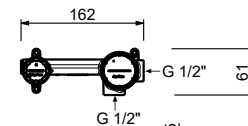

T513B

External piece

Matt Gun Metal PVD 20 P5 T513B
Brushed Stainless Steel - 20 93 T513B09
Red
Brushed Stainless Steel 20 93 T513B