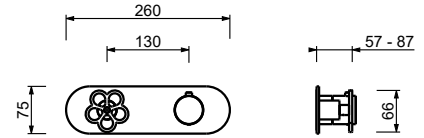

3/4" built-in thermostatic shower mixer

- handles
- **2-way** shut-off diverter with turning knob
- for horizontal installation only
- 3/4" inlets

T772B

External piece

Matt Gun Metal PVD 20 P5 T772B
Brushed Stainless Steel - 20 93 T772B09
Red
Brushed Stainless Steel 20 93 T772B