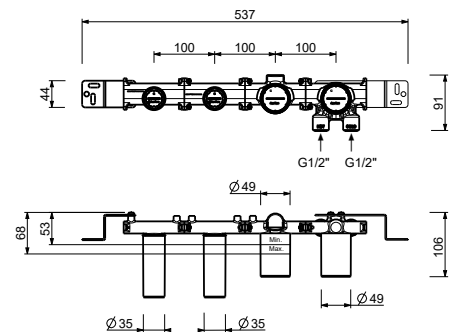

Built-in piece

44 00 R021A