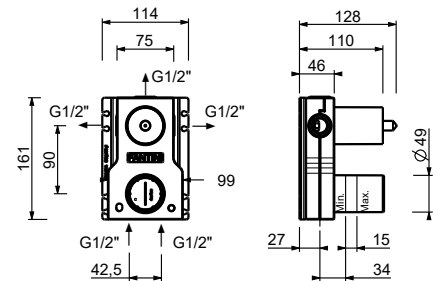

T587B

External piece

Matt Gun Metal PVD 20 P5 T587B
Brushed Stainless Steel - 20 93 T587B09
Red
Brushed Stainless Steel 20 93 T587B

M587A

Built-in piece

44 00 M587A

Built-in shower mixer

- handles
- **2-way** diverter with turning knob
- FIT handshower
- water plug with showerholder
- 150 cm PVC flexible
- 1/2" inlets