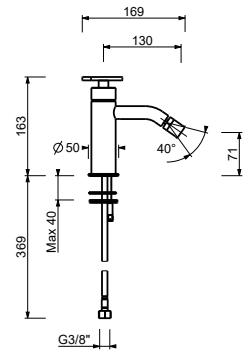

M111A

Built-in piece

44 00 M111A

Floor-mount washbasin mixer

- spout projection 18,5 cm
- handle
- flow restrictor 5 l/min at 3 bar
- 1/2" inlets
- WITHOUT WASTE

T536B

External piece

Matt Gun Metal PVD 20 P5 T536B
Brushed Stainless Steel - 20 93 T536B09
Red
Brushed Stainless Steel 20 93 T536B

3336A

Built-in piece

19 00 3336A

T508WF

Single-hole bidet mixer

- spout projection 13 cm
- handle
- flow restrictor 5 l/min at 3 bar
- articulated aerator
- flexible supply lines
- WITHOUT WASTE

Matt Gun Metal PVD 20 P5 T508WF
Brushed Stainless Steel -20 93 T508WF09
Red
Brushed Stainless Steel 20 93 T508WF