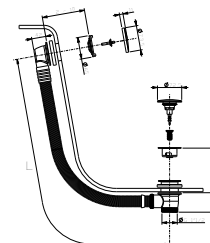

Matt Gun Metal PVD 91 P5 W291
Brushed Stainless Steel 91 93 W291

W001

Bathtub drain

- with handle
- WITH WASTE

N.B. complete finishing list in the section miscellaneous articles at the end of the pricelist