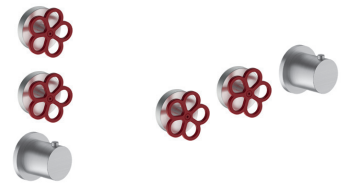

19 00 D491A

W275

OPTIONAL - Easy Fix System

- plate and connections:
- for an easy both horizontal and vertical installation of the thermostatic mixers:
 - to install art- H500A / D491A - **1 outlet**
 - to install art- H500A / D491A - **2 outlets**

EXAMPLE OF COMBINATION - 1 OUTLET

EXAMPLE OF COMBINATION - 2 OUTLETS

91 00 W275

W276

OPTIONAL - Easy Fix System

- plate and connections:
- for an easy both horizontal and vertical installation of the thermostatic mixers:
 - to install art- H500A / D491A - **3 outlets**