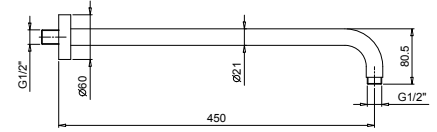

- 45 cm long
- round backplate
- wall-mount
- 1/2" inlet

Matt Gun Metal PVD 81 P5 8059
Brushed Stainless Steel 81 93 8059

OPTIONAL: Built-in part for plasterboard

W046 91 00 W046

8058

Shower arm

- 25 cm long
- round backplate
- ceiling-mount
- 1/2" inlet