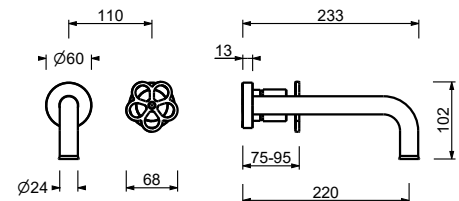

T607W

2-hole washbasin mixer

- spout projection 20 cm
- handle
- flow restrictor 5 l/min at 3 bar
- flexible supply lines
- WITHOUT WASTE

Matt Gun Metal PVD 20 P5 T607W
Brushed Stainless Steel - 20 93 T607W09
Red
Brushed Stainless Steel 20 93 T607W

Wall-mount washbasin mixer

- spout projection 22 cm
- handle
- flow restrictor 5 l/min at 3 bar
- 1/2" inlets
- WITHOUT WASTE

T513B

External piece

Matt Gun Metal PVD 20 P5 T513B
Brushed Stainless Steel - 20 93 T513B09
Red
Brushed Stainless Steel 20 93 T513B