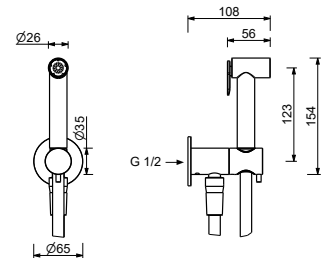

Matt Gun Metal PVD 91 P5 W216
Brushed Stainless Steel 91 93 W216

W291

Hydrobrush

- for WC cleaning
- water plug with showerholder
- stop valve
- round backplate
- 120 cm brass flexible hose

N.B. complete finishing list in the section miscellaneous articles at the end of the pricelist