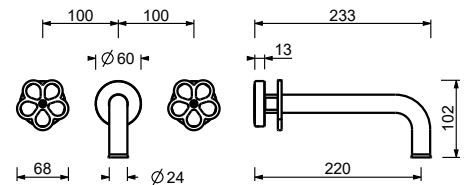

R010A

Built-in piece

44 00 R010A