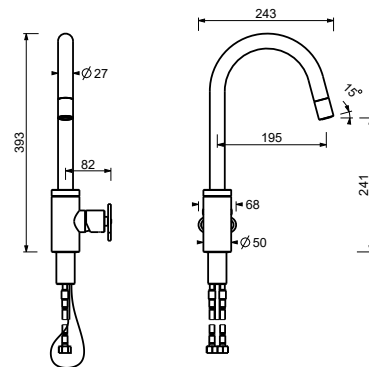

T553F

Single-hole sink mixer

- spout projection 19,5 cm
- handle
- turning spout
- one jet pull-out handshower
- flow restrictor 8 l/min at 3 bar
- flexible supply lines
- WITHOUT WASTE

Matt Gun Metal PVD 20 P5 T553F
Brushed Stainless Steel - 20 93 T553F09
Red
Brushed Stainless Steel 20 93 T553F