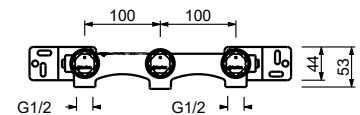

T413B

External piece

Matt Gun Metal PVD 20 P5 T413B
Brushed Stainless Steel - 20 93 T413B09
Red
Brushed Stainless Steel 20 93 T413B