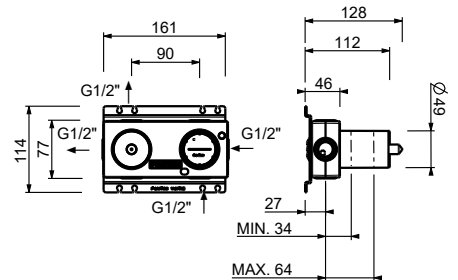

Built-in piece

44 00 M623A