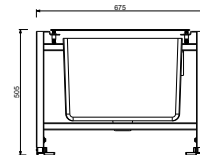

W286

Mounting plate for deck-mount bathtub mixer

- mounting plate
- without cover plate

N.B. To be completed with coverings allowing access for inspection