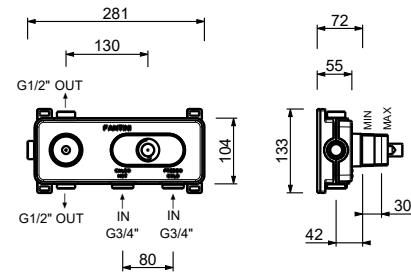

T772B

External piece

Matt Gun Metal PVD 20 P5 T772B
Brushed Stainless Steel - 20 93 T772B09
Red
Brushed Stainless Steel 20 93 T772B

D372A

Built-in piece

19 00 D372A

3/4" built-in thermostatic shower mixer

- handles
- **3-way** shut-off diverter with turning knob
- for horizontal installation only
- 3/4" inlets