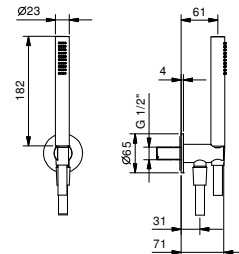

Shower set

- FIT handshower
- water plug with showerholder
- 150 cm PVC flexible
- 1/2" inlet

Matt Gun Metal PVD 81 P5 8125
Brushed Stainless Steel 81 93 8125