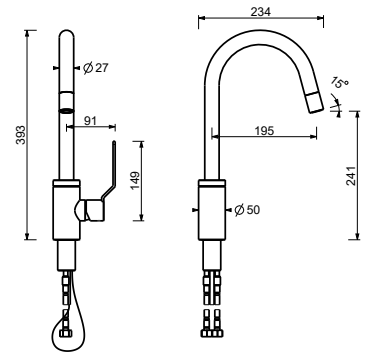

Y553F

Single-hole sink mixer

- spout projection 19,5 cm
- handle
- turning spout
- one jet pull-out handshower
- flow restrictor 8 l/min at 3 bar
- flexible supply lines
- WITHOUT WASTE

Matt Gun Metal PVD
Deep Black PVD

28 P5 Y553F
28 S1 Y553F