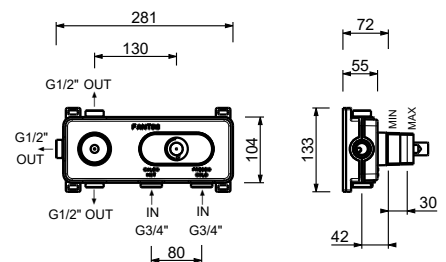

Y773B

External piece

Matt Gun Metal PVD 28 P5 Y773B
 Deep Black PVD 28 S1 Y773B

D373A

Built-in piece

19 00 D373A

3/4" built-in thermostatic shower mixer

- handle
- 3/4" inlets
- soundproof