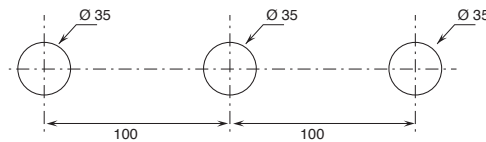

BASINS HOLE SIZE:

- For single-hole washbasin and bidet mixers.

- 2-hole washbasin mixer.

art. Y607W

- 3-hole washbasin mixer.

art. Y407W

The built-in 3/4" thermostatic shower mixer is available:

- art. **Y772B+D372A** - 2 outlets