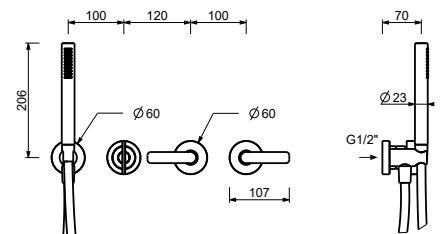

External piece

Matt Gun Metal PVD   28 P5 Y417B
Deep Black PVD   28 S1 Y417B