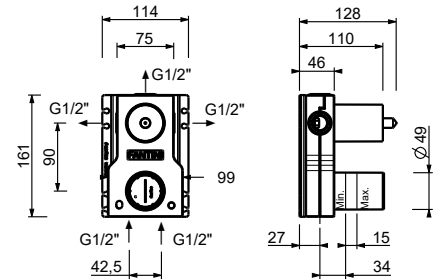

M587A

Built-in piece

44 00 M587A