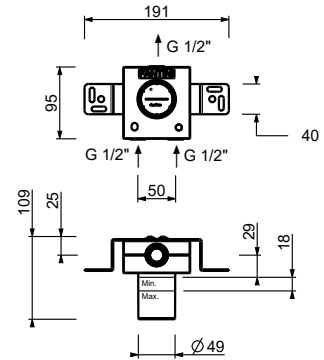

Built-in shower mixer

- handle
- no. 1 1/2" outlet
- 1/2" inlets
- soundproof

Y563B

External piece

Matt Gun Metal PVD   28 P5 Y563B
Deep Black PVD   28 S1 Y563B

M063A

Built-in piece

44 00 M063A

Built-in shower mixer

- handles
- **2-way** diverter with turning knob
- 1/2" inlets
- soundproof

Y585B