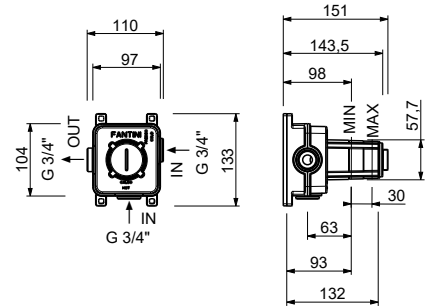

3/4" built-in thermostatic shower mixer

- handle
- 3/4" inlets
- soundproof

NOTE: the mixer must always be ordered with the stop valve Y790B+D491A

B600B

External piece

Matt Gun Metal PVD   26 P5 B600B
Deep Black PVD   26 S1 B600B

H500A

Built-in piece

44 00 H500A