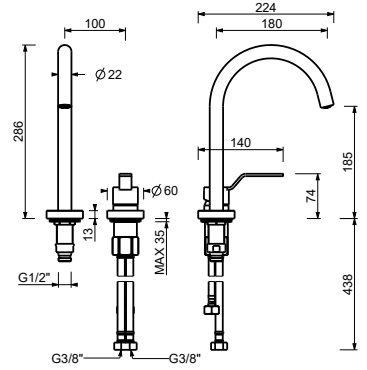

lead ϕ free

2-hole washbasin mixer

- spout projection 18 cm
- handle
- flow restrictor 5 l/min at 3 bar
- flexible supply lines
- WITHOUT WASTE

Matt Gun Metal PVD
Deep Black PVD

28 P5 Y607W
28 S1 Y607W

Wall-mount washbasin mixer