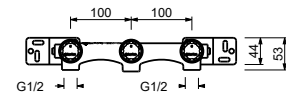

Y413B

External piece

Matt Gun Metal PVD
Deep Black PVD

28 P5 Y413B
28 S1 Y413B