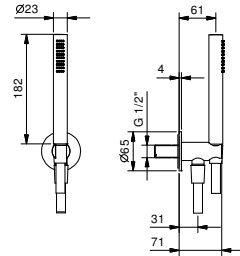

W046

91 00 W046

8167

Shower arm

- 35 cm long
- round backplate
- wall-mount
- 1/2" inlet

Matt Gun Metal PVD
Deep Black PVD

81 P5 8167
81 S1 8167

OPTIONAL: Built-in part for plasterboard

W046

91 00 W046

8059

Shower arm

- 45 cm long
- round backplate
- wall-mount
- 1/2" inlet

Matt Gun Metal PVD
Deep Black PVD

81 P5 8059
81 S1 8059

OPTIONAL: Built-in part for plasterboard

W046

91 00 W046

8058

Shower arm

- 25 cm long
- round backplate
- ceiling-mount
- 1/2" inlet

Matt Gun Metal PVD 81 P5 8058
 Deep Black PVD 81 S1 8058

OPTIONAL: Built-in part for plasterboard

W046 91 00 W046

8125

Shower set

- FIT handshower
- water plug with showerholder
- 150 cm PVC flexible
- 1/2" inlet

Matt Gun Metal PVD 81 P5 8125
 Deep Black PVD 81 S1 8125

SHOWER : shower sets with traditional cartridge

AL/GARDEN