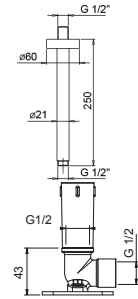

W046

91 00 W046

8167

Shower arm

- 35 cm long
- round backplate
- wall-mount
- 1/2" inlet

Matt Gun Metal PVD
Deep Black PVD

81 P5 8167
81 S1 8167

OPTIONAL: Built-in part for plasterboard

W046

91 00 W046

8059

Shower arm

- 45 cm long
- round backplate
- wall-mount
- 1/2" inlet

Matt Gun Metal PVD
Deep Black PVD

81 P5 8059
81 S1 8059

OPTIONAL: Built-in part for plasterboard

W046

91 00 W046

8058

Shower arm

- 25 cm long
- round backplate
- ceiling-mount
- 1/2" inlet

Matt Gun Metal PVD 81 P5 8058
 Deep Black PVD 81 S1 8058

OPTIONAL: Built-in part for plasterboard

W046 91 00 W046

8125

Shower set

- FIT handshower
- water plug with showerholder
- 150 cm PVC flexible
- 1/2" inlet

Matt Gun Metal PVD 81 P5 8125
 Deep Black PVD 81 S1 8125

SHOWER : shower sets with traditional cartridge

AL/GARDEN