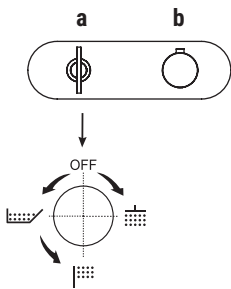

Base material: BRASS

Finishing:

P5 Matt Gun Metal PVD

S1 Deep Black PVD