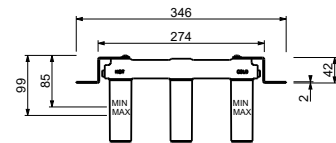

R010A

Built-in piece

44 00 R010A