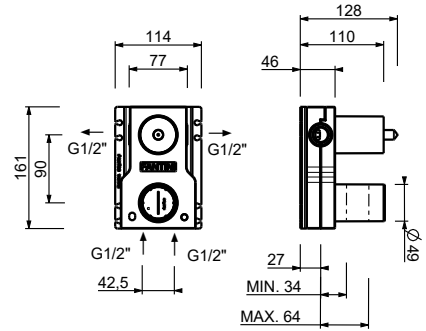

Built-in piece

44 00 M523A