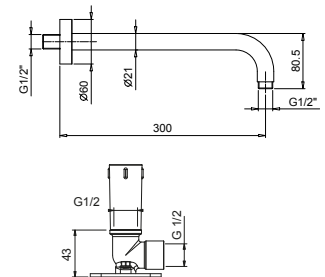

Shower arm

- 30 cm long
- round backplate
- wall-mount
- 1/2" inlet

Matt Gun Metal PVD
Deep Black PVD

81 P5 8080
81 S1 8080

OPTIONAL: Built-in part for plasterboard

W046

91 00 W046