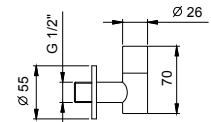

8364

Pair of filters

- with shutoff
- fully inspectable filter
- 1/2" inlet

N.B. complete finishing list in the section miscellaneous articles at the end of the pricelist