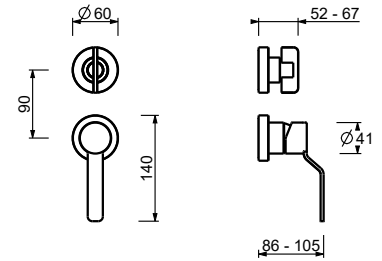

44 00 M585A

Built-in shower mixer

- handles
- **3-way** diverter with turning knob
- 1/2" inlets
- soundproof

Y587B

External piece

Matt Gun Metal PVD	28 P5 Y587B
Deep Black PVD	28 S1 Y587B

M587A

Built-in piece