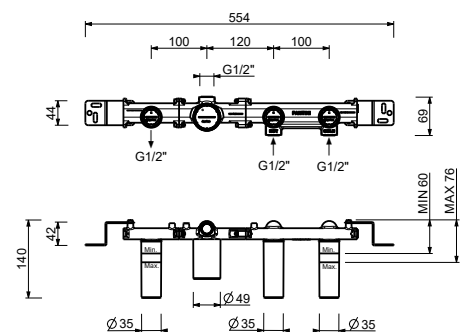

Built-in piece

44 00 R117A