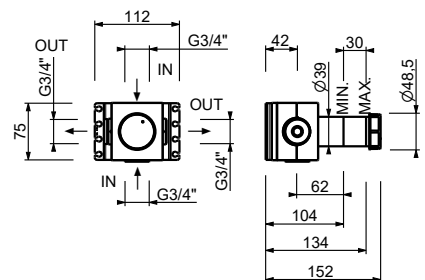

D491A

Built-in piece

19 00 D491A