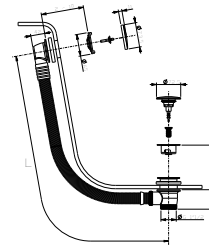

W001

Bathtub drain

- with handle
- WITH WASTE

N.B. complete finishing list in the section miscellaneous articles at the end of the pricelist