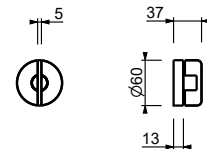

Y790B

External piece

Matt Gun Metal PVD   28 P5 Y790B
Deep Black PVD   28 S1 Y790B