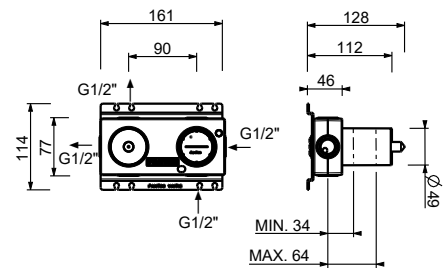

Built-in piece

44 00 M623A