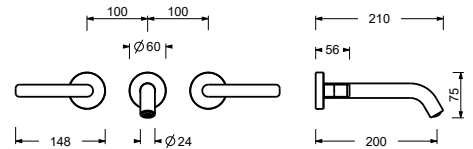

Y413B

External piece

Matt Gun Metal PVD
Deep Black PVD

28 P5 Y413B
28 S1 Y413B