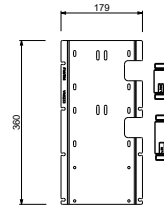

OPTIONAL - Easy Fix System

- plate and connections:
- for an easy both horizontal and vertical installation of the thermostatic mixers:
 - to install art- H500A / D491A - **1 outlet**
 - to install art- H500A / D491A - **2 outlets**