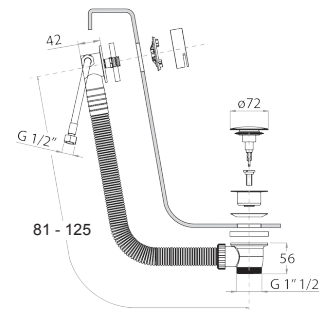

Bathtub drain

- with handle
- overflow set with filling function
- WITH WASTE

N.B. complete finishing list in the section miscellaneous articles at the end of the pricelist