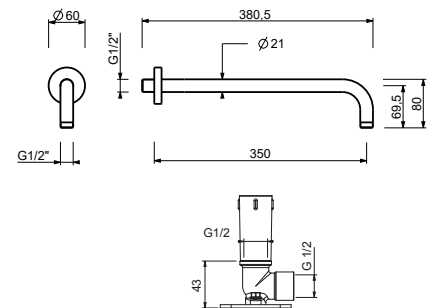

Matt Gun Metal PVD
Deep Black PVD

81 P5 8053
81 S1 8053

8080

Shower arm

- 30 cm long
- round backplate
- wall-mount
- 1/2" inlet

Matt Gun Metal PVD
Deep Black PVD

81 P5 8080
81 S1 8080

OPTIONAL: Built-in part for plasterboard

W046

91 00 W046

8167

Shower arm

- 35 cm long
- round backplate
- wall-mount
- 1/2" inlet

Matt Gun Metal PVD
Deep Black PVD

81 P5 8167
81 S1 8167

OPTIONAL: Built-in part for plasterboard

W046

91 00 W046

8059

Shower arm

- 45 cm long
- round backplate
- wall-mount
- 1/2" inlet

Matt Gun Metal PVD
Deep Black PVD

81 P5 8059
81 S1 8059

OPTIONAL: Built-in part for plasterboard