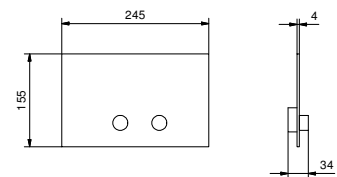

Flush actuator plate TECE

- base material: stainless steel
- projecting push-button controls
- with round controls
- minimum depth: see installation instructions
- without visible fixing system

N.B. complete finishing list in the section miscellaneous articles at the end of the pricelist
N.B. compatible ONLY WITH Tecebox Octa II

Matt Gun Metal PVD 91 P5 W216
Deep Black PVD 91 S1 W216

W291

Hydrobrush

- for WC cleaning
- water plug with showerholder
- stop valve
- round backplate
- 120 cm brass flexible hose

N.B. complete finishing list in the section miscellaneous articles at the end of the pricelist