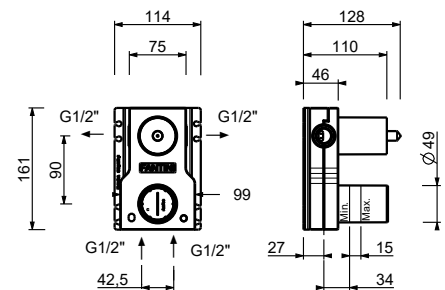

44 00 M063A

Built-in shower mixer

- handles
- **2-way** diverter with turning knob
- 1/2" inlets
- soundproof

Y585B

External piece

Matt Gun Metal PVD 28 P5 Y585B
 Deep Black PVD 28 S1 Y585B

M585A

Built-in piece