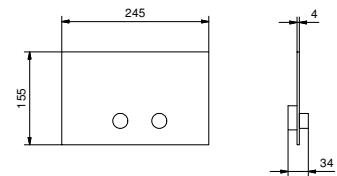

Flush actuator plate GEBERIT

- base material: stainless steel
- projecting push-button controls
- with round controls
- without visible fixing system

N.B. complete finishing list in the section miscellaneous articles at the end of the pricelist
N.B. compatible ONLY WITH Geberit Sigma 8/Sigma 12