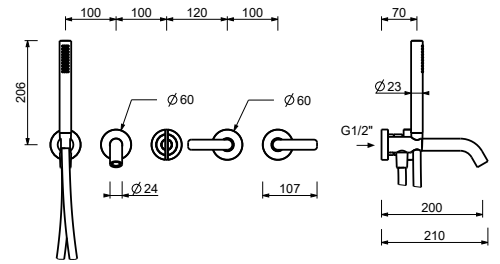

2 outlets

Built-in bathtub mixer

- spout projection 20 cm
- handles
- **2-way** diverter with turning knob
- FIT handshower
- water plug with showerholder
- 150 cm PVC flexible
- 90° ceramic cartridge
- 1/2" inlets

Y419B

External piece

Matt Gun Metal PVD 28 P5 Y419B
 Deep Black PVD 28 S1 Y419B

R119A

Built-in piece

44 00 R119A

Built-in bathtub mixer

- without spout
- handles
- **2-way** diverter with turning knob
- FIT handshower
- water plug with showerholder
- 150 cm PVC flexible
- 90° ceramic cartridge
- 1/2" inlets

- spout projection 18 cm
- handles
- 5-hole
- **2-way** diverter with turning knob
- FIT handshower
- 150 cm flexible
- 90° ceramic cartridge
- 1/2" inlets
- flexible supply lines

Matt Gun Metal PVD
Deep Black PVD