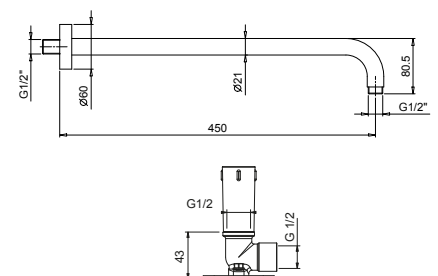

Shower arm

- 45 cm long
- round backplate
- wall-mount
- 1/2" inlet

Matt Gun Metal PVD
Deep Black PVD

81 P5 8059
81 S1 8059

OPTIONAL: Built-in part for plasterboard

W046

91 00 W046