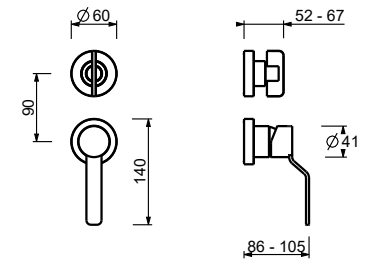

44 00 M063A

Built-in shower mixer

- handles
- **2-way** diverter with turning knob
- 1/2" inlets
- soundproof

Y585B

External piece

Matt Gun Metal PVD 28 P5 Y585B
 Deep Black PVD 28 S1 Y585B

M585A

Built-in piece