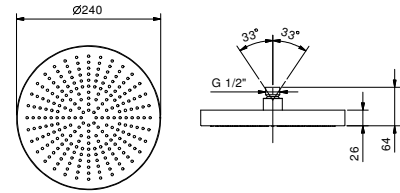

EXAMPLE OF COMBINATION - 3 OUTLETS

91 00 W276

8053

Rain showerhead

- Ø 24 cm
- base material: stainless steel
- flow restrictor 12 l/min at 3 bar
- anti-lime scale system
- 1/2" inlet
- check valve

NOTE: conditions necessary for the correct functioning: Min. Flow Rate: 10 l/min