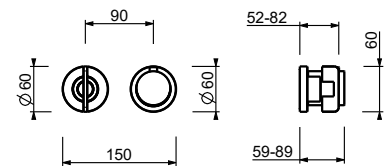

External piece

Matt Gun Metal PVD   28 P5 Y523B
Deep Black PVD   28 S1 Y523B