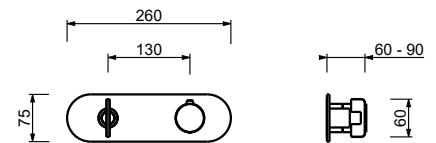

External piece

Matt Gun Metal PVD   28 P5 Y773B
Deep Black PVD   28 S1 Y773B