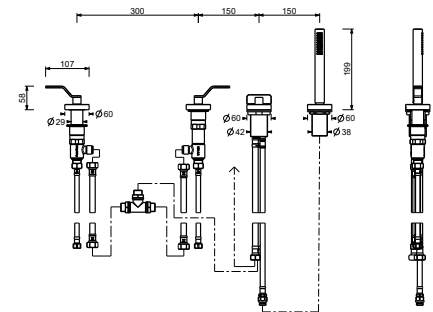

- spout projection 18 cm
- handles
- 5-hole
- **2-way** diverter with turning knob
- FIT handshower
- 150 cm flexible
- 90° ceramic cartridge
- 1/2" inlets
- flexible supply lines

Matt Gun Metal PVD
Deep Black PVD

28 P5 Y465
28 S1 Y465

Y467

Deck-mount bathtub mixer

- without spout
- handles
- 4-hole
- **2-way** diverter with turning knob
- FIT handshower
- 150 cm flexible
- 90° ceramic cartridge
- 1/2" inlets
- flexible supply lines