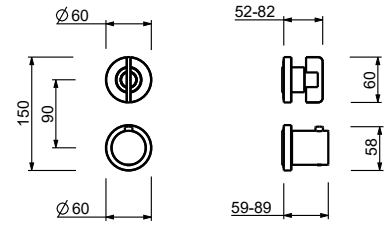

44 00 M587A

1/2" built-in thermostatic shower mixer

- handles
- with rosaces
- **2-way** diverter with turning knob
- 1/2" inlets
- soundproof
- for vertical installation only

Y523B

External piece

Matt Gun Metal PVD 28 P5 Y523B
 Deep Black PVD 28 S1 Y523B