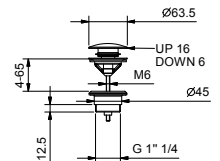

Waste

- 1" 1/4
- pushing plug
- for washbasin without overflow
- for washbasin with overflow
- universal

N.B. complete finishing list in the section miscellaneous articles at the end of the pricelist

Matt Gun Metal PVD
Deep Black PVD

91 P5 8434
91 S1 8434