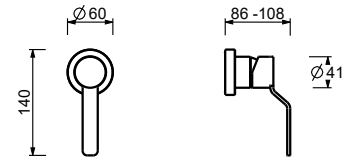

Built-in shower mixer

- handle
- no. 1 1/2" outlet
- 1/2" inlets
- soundproof

Y563B

External piece

Matt Gun Metal PVD   28 P5 Y563B
Deep Black PVD   28 S1 Y563B

M063A

Built-in piece

44 00 M063A

Built-in shower mixer

- handles
- **2-way** diverter with turning knob
- 1/2" inlets
- soundproof

Y585B