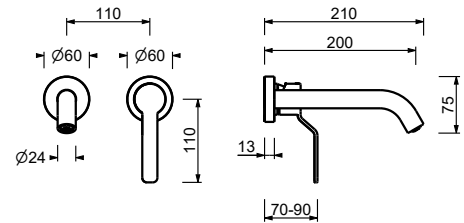

lead ϕ free

2-hole washbasin mixer

- spout projection 18 cm
- handle
- flow restrictor 5 l/min at 3 bar
- flexible supply lines
- WITHOUT WASTE

Matt Gun Metal PVD
Deep Black PVD

28 P5 Y607W
28 S1 Y607W

Wall-mount washbasin mixer

- spout projection 20 cm
- handle
- flow restrictor 5 l/min at 3 bar
- 1/2" inlets
- WITHOUT WASTE

Y513B

External piece

Matt Gun Metal PVD
Deep Black PVD

28 P5 Y513B
28 S1 Y513B

M111A

Built-in piece

44 00 M111A