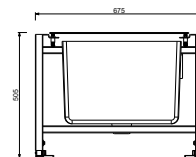

Mounting plate for deck-mount bathtub mixer

- mounting plate
- without cover plate

N.B. To be completed with coverings allowing access for inspection