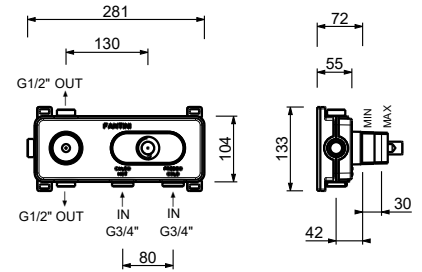

Y772B

External piece

Matt Gun Metal PVD 28 P5 Y772B
 Deep Black PVD 28 S1 Y772B

D372A

Built-in piece

19 00 D372A

3/4" built-in thermostatic shower mixer

- handles
- **3-way** shut-off diverter with turning knob
- for horizontal installation only
- 3/4" inlets