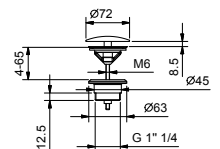

Waste

- 1" 1/4
- for washbasin without overflow
- for washbasin with overflow
- unrestricted outlet
- universal

N.B. complete finishing list in the section miscellaneous articles at the end of the pricelist

Matt Gun Metal PVD
Deep Black PVD

91 P5 8435
91 S1 8435