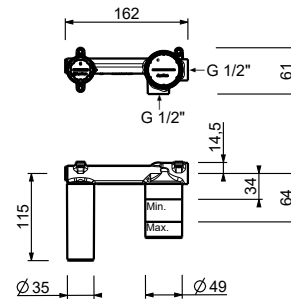

- spout projection 20 cm
- handle
- flow restrictor 5 l/min at 3 bar
- 1/2" inlets
- WITHOUT WASTE

Y513B

External piece

Matt Gun Metal PVD
Deep Black PVD

28 P5 Y513B
28 S1 Y513B

M111A

Built-in piece

44 00 M111A