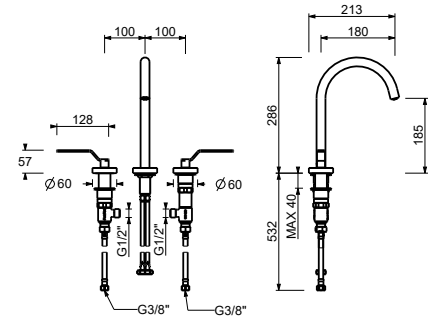

TRADITIONAL CARTRIDGE

Single-hole sink mixer*_spout projection 19,5 cm*

Y553F
WITHOUT WASTE

Y407W
lead \varnothing free

3-hole washbasin mixer

- spout projection 18 cm
- handles
- flow restrictor 5 l/min at 3 bar
- 90° ceramic cartridge
- flexible supply lines
- WITHOUT WASTE