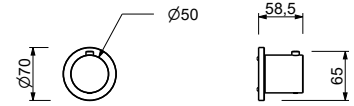

3/4" built-in thermostatic shower mixer

- handle
- 3/4" inlets
- soundproof

NOTE: the mixer must always be ordered with the stop valve Y790B+D491A

B600B

External piece

Matt Gun Metal PVD   26 P5 B600B
Deep Black PVD   26 S1 B600B