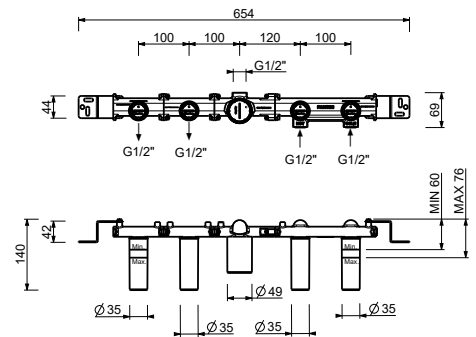

Built-in piece

44 00 R119A