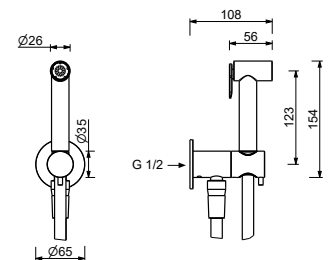

Matt Gun Metal PVD 91 P5 W291
Deep Black PVD 91 S1 W291