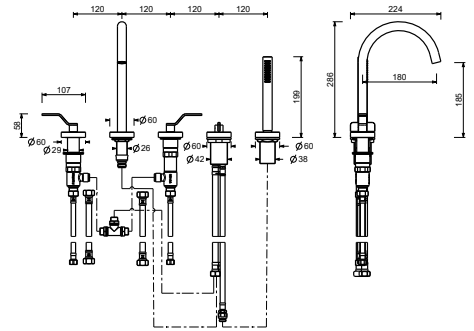

2 outlets

Built-in bathtub mixer

- spout projection 20 cm
- handles
- **2-way** diverter with turning knob
- FIT handshower
- water plug with showerholder
- 150 cm PVC flexible
- 90° ceramic cartridge
- 1/2" inlets

Y419B

External piece

Matt Gun Metal PVD 28 P5 Y419B
 Deep Black PVD 28 S1 Y419B

R119A

Built-in piece

44 00 R119A

Built-in bathtub mixer

- without spout
- handles
- **2-way** diverter with turning knob
- FIT handshower
- water plug with showerholder
- 150 cm PVC flexible
- 90° ceramic cartridge
- 1/2" inlets

- spout projection 18 cm
- handles
- 5-hole
- **2-way** diverter with turning knob
- FIT handshower
- 150 cm flexible
- 90° ceramic cartridge
- 1/2" inlets
- flexible supply lines

Matt Gun Metal PVD
Deep Black PVD