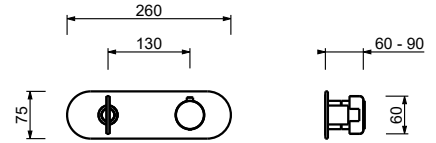

3/4" built-in thermostatic shower mixer

- handles
- **2-way** shut-off diverter with turning knob
- for horizontal installation only
- 3/4" inlets

Y772B

External piece

Matt Gun Metal PVD   28 P5 Y772B
Deep Black PVD   28 S1 Y772B