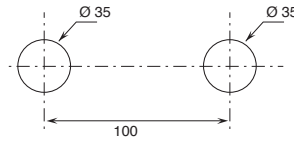

BASINS HOLE SIZE:

- For single-hole washbasin and bidet mixers.

- 2-hole washbasin mixer.

art. Y607W

- 3-hole washbasin mixer.

art. Y407W

The built-in 3/4" thermostatic shower mixer is available:

- art. **Y772B+D372A** - 2 outlets