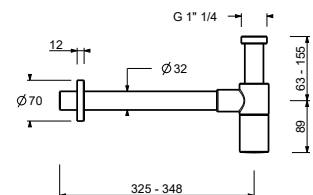

Bottle trap

- 1" 1/4
- for washbasin

N.B. complete finishing list in the section miscellaneous articles at the end of the pricelist

Matt Gun Metal PVD
Deep Black PVD

91 P5 9234
91 S1 9234