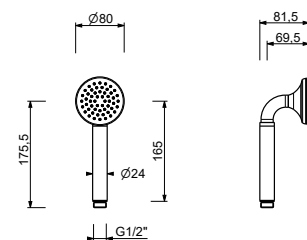

Cromo	90 02 Z619
Polished Nickel PVD	90 95 Z619
Matt Gun Metal PVD	90 P5 Z619
Mokka PVD	90 S5 Z619
Brushed Steel Look PVD	90 92 Z619