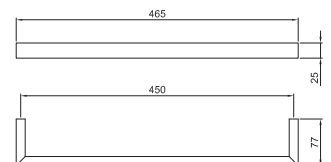

Towel rail

- 45 cm

Chrome	92 02 7711
Matt Black	92 13 7711
Polished Nickel PVD	92 95 7711
Matt Gun Metal PVD	92 P5 7711
Brushed Stainless Steel	92 93 7711