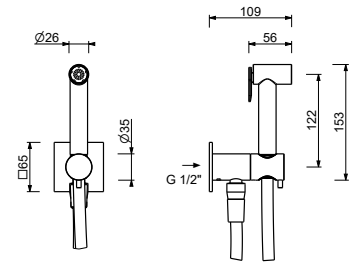

7683

WC Bristle brush tuft without holding piece

- for art. 7646 - 7672 - 7746 - 7772 - 7657

90 00 7683

W088

Anti-rotation kit for LINEA accessories

- for articles : 7708 - 7744 - 7745
- square backplate

Chrome	91 02 W088
Matt Black	91 13 W088
Polished Nickel PVD	91 95 W088
Matt Gun Metal PVD	91 P5 W088
Brushed Stainless Steel	91 93 W088

W292

Hydrobrush

- for WC cleaning
- water plug with showerholder
- stop valve
- square backplate
- 120 cm brass flexible hose
- 1/2" inlet

Chrome	91 02 W292
Matt Black	91 13 W292
Polished Nickel PVD	91 95 W292
Matt Gun Metal PVD	91 P5 W292
Brushed Stainless Steel	91 93 W292