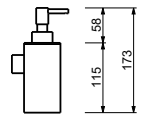

- wall mounted
- with extendable container

Chrome	92 02 7771
Matt Black	92 13 7771
Polished Nickel PVD	92 95 7771
Matt Gun Metal PVD	92 P5 7771
Brushed Stainless Steel	92 93 7771

7706

Towel rail

- 30 cm

Chrome	92 02 7706
Matt Black	92 13 7706
Polished Nickel PVD	92 95 7706
Matt Gun Metal PVD	92 P5 7706
Brushed Stainless Steel	92 93 7706