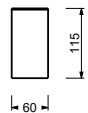

Tumbler

- with extendable container
- free standing

Chrome	92 02 7750
Matt Black	92 13 7750
Polished Nickel PVD	92 95 7750
Matt Gun Metal PVD	92 P5 7750
Brushed Stainless Steel	92 93 7750

7770