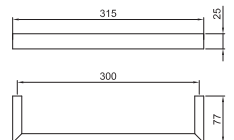

- wall mounted
- with extendable container

Chrome	92 02 7771
Matt Black	92 13 7771
Polished Nickel PVD	92 95 7771
Matt Gun Metal PVD	92 P5 7771
Brushed Stainless Steel	92 93 7771

7706

Towel rail

- 30 cm

Chrome	92 02 7706
Matt Black	92 13 7706
Polished Nickel PVD	92 95 7706
Matt Gun Metal PVD	92 P5 7706
Brushed Stainless Steel	92 93 7706