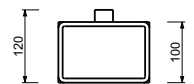

Soap holder

- wall mounted
- 15x10 cm
- Acrylic base

Chrome	92 02 7769
Matt Black	92 13 7769
Polished Nickel PVD	92 95 7769
Matt Gun Metal PVD	92 P5 7769
Brushed Stainless Steel	92 93 7769

7750