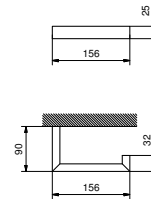

7709

Toilet roll holder

Chrome	92 02 7709
Matt Black	92 13 7709
Polished Nickel PVD	92 95 7709
Matt Gun Metal PVD	92 P5 7709
Brushed Stainless Steel	92 93 7709

7745

Toilet roll holder

- for horizontal and vertical installation

Chrome	92 02 7745
Matt Black	92 13 7745
Polished Nickel PVD	92 95 7745
Matt Gun Metal PVD	92 P5 7745
Brushed Stainless Steel	92 93 7745

7746

Toilet brush holder

- with extendable container
- free standing

Chrome	92 02 7746
Matt Black	92 13 7746
Polished Nickel PVD	92 95 7746
Matt Gun Metal PVD	92 P5 7746
Brushed Stainless Steel	92 93 7746

7772

Toilet brush holder

- wall mounted
- with extendable container

Chrome	92 02 7772
Matt Black	92 13 7772
Polished Nickel PVD	92 95 7772
Matt Gun Metal PVD	92 P5 7772
Brushed Stainless Steel	92 93 7772