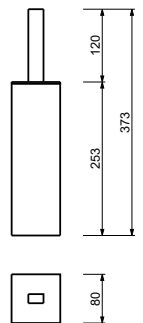

Toilet brush holder

- with extendable container
- free standing

Chrome	92 02 7746
Matt Black	92 13 7746
Polished Nickel PVD	92 95 7746
Matt Gun Metal PVD	92 P5 7746
Brushed Stainless Steel	92 93 7746