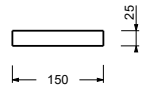

free standing

finishing: 02, 13, 95, P5 - 93

7772 Toilet brush holder

wall mounted

finishing: 02, 13, 95, P5 - 93

7748

Soap holder

- free standing
- 15x10 cm
- Acrylic base