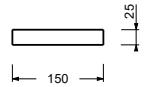

Soap holder

- wall mounted
- 15x10 cm
- Acrylic base

Chrome	92 02 7769
Matt Black	92 13 7769
Polished Nickel PVD	92 95 7769
Matt Gun Metal PVD	92 P5 7769
Brushed Stainless Steel	92 93 7769

7750