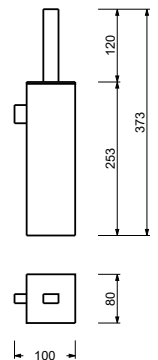

Toilet brush holder

- wall mounted
- with extendable container

Chrome	92 02 7772
Matt Black	92 13 7772
Polished Nickel PVD	92 95 7772
Matt Gun Metal PVD	92 P5 7772
Brushed Stainless Steel	92 93 7772