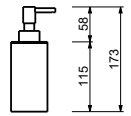

7752

Liquid soap dispenser

- with extendable container
- free standing

Chrome	92 02 7752
Matt Black	92 13 7752
Polished Nickel PVD	92 95 7752
Matt Gun Metal PVD	92 P5 7752
Brushed Stainless Steel	92 93 7752

7771

Liquid soap dispenser

- wall mounted
- with extendable container

Chrome	92 02 7771
Matt Black	92 13 7771
Polished Nickel PVD	92 95 7771
Matt Gun Metal PVD	92 P5 7771
Brushed Stainless Steel	92 93 7771

7706

Towel rail

- 30 cm

Chrome	92 02 7706
Matt Black	92 13 7706
Polished Nickel PVD	92 95 7706
Matt Gun Metal PVD	92 P5 7706
Brushed Stainless Steel	92 93 7706

7711

Towel rail

- 45 cm

Chrome	92 02 7711
Matt Black	92 13 7711
Polished Nickel PVD	92 95 7711
Matt Gun Metal PVD	92 P5 7711
Brushed Stainless Steel	92 93 7711