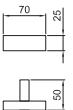

7715

Towel rail

• 61,5 cm

Chrome	92 02 7715
Matt Black	92 13 7715
Brushed Stainless Steel	92 93 7715

7708

Robe hook

Chrome	92 02 7708
Matt Black	92 13 7708
Polished Nickel PVD	92 95 7708
Matt Gun Metal PVD	92 P5 7708
Brushed Stainless Steel	92 93 7708