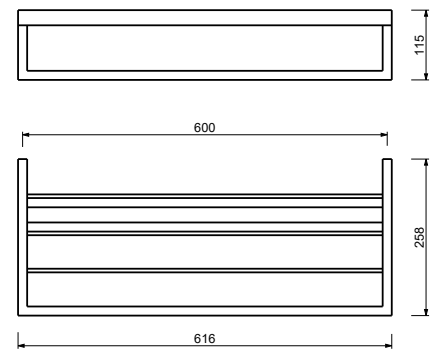

Towel rail

• 61,5 cm

Chrome	92 02 7715
Matt Black	92 13 7715
Brushed Stainless Steel	92 93 7715

7708

Robe hook

Chrome	92 02 7708
Matt Black	92 13 7708
Polished Nickel PVD	92 95 7708
Matt Gun Metal PVD	92 P5 7708
Brushed Stainless Steel	92 93 7708

7744

Robe hook

Chrome	92 02 7744
Matt Black	92 13 7744
Polished Nickel PVD	92 95 7744
Matt Gun Metal PVD	92 P5 7744
Brushed Stainless Steel	92 93 7744