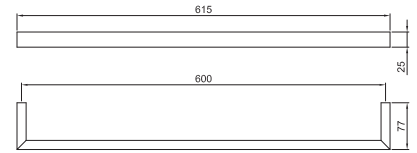

7711

Towel rail

- 45 cm

Chrome	92 02 7711
Matt Black	92 13 7711
Polished Nickel PVD	92 95 7711
Matt Gun Metal PVD	92 P5 7711
Brushed Stainless Steel	92 93 7711

7707

Towel rail

• 60 cm

Chrome	92 02 7707
Matt Black	92 13 7707
Polished Nickel PVD	92 95 7707
Matt Gun Metal PVD	92 P5 7707
Brushed Stainless Steel	92 93 7707