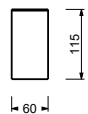

Tumbler

- wall mounted
- with extendable container

Chrome	92 02 7770
Matt Black	92 13 7770
Polished Nickel PVD	92 95 7770
Matt Gun Metal PVD	92 P5 7770
Brushed Stainless Steel	92 93 7770