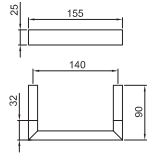

7709

Toilet roll holder

Chrome	92 02 7709
Matt Black	92 13 7709
Polished Nickel PVD	92 95 7709
Matt Gun Metal PVD	92 P5 7709
Brushed Stainless Steel	92 93 7709