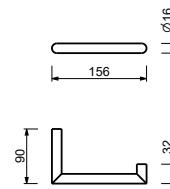

7644

Kleiderhacken

Chrom	96 02 7644
Schwarz matt	96 13 7644
Polished Nickel PVD	96 95 7644
Matt Gun Metal PVD	96 P5 7644
Matt British Gold PVD	96 P6 7644
Matt Copper PVD	96 P9 7644
Deep Black PVD	96 S1 7644
Mokka PVD	96 S5 7644
Brushed Steel Look PVD	96 92 7644
Pure Brass PVD	96 Q7 7644
Raw Metal PVD	96 Q8 7644
Edelstahl gebürstet	96 93 7644

7609

Papierrollenhalter

Chrom	96 02 7609
Schwarz matt	96 13 7609
Polished Nickel PVD	96 95 7609
Matt Gun Metal PVD	96 P5 7609
Matt British Gold PVD	96 P6 7609
Matt Copper PVD	96 P9 7609
Deep Black PVD	96 S1 7609
Mokka PVD	96 S5 7609
Brushed Steel Look PVD	96 92 7609
Pure Brass PVD	96 Q7 7609
Raw Metal PVD	96 Q8 7609
Edelstahl gebürstet	96 93 7609

7645

Papierrollenhalter

• für horizontale und vertikale Installation

Chrom	96 02 7645
Schwarz matt	96 13 7645
Polished Nickel PVD	96 95 7645
Matt Gun Metal PVD	96 P5 7645
Matt British Gold PVD	96 P6 7645
Matt Copper PVD	96 P9 7645
Deep Black PVD	96 S1 7645
Mokka PVD	96 S5 7645
Brushed Steel Look PVD	96 92 7645
Pure Brass PVD	96 Q7 7645
Raw Metal PVD	96 Q8 7645
Edelstahl gebürstet	96 93 7645

7646

WC Bürstengarnitur

• mit herausnehmbar Behälter
• Ablagen

Chrom	96 02 7646
Schwarz matt	96 13 7646
Polished Nickel PVD	96 95 7646
Matt Gun Metal PVD	96 P5 7646
Matt British Gold PVD	96 P6 7646
Matt Copper PVD	96 P9 7646
Deep Black PVD	96 S1 7646
Mokka PVD	96 S5 7646
Brushed Steel Look PVD	96 92 7646
Pure Brass PVD	96 Q7 7646
Raw Metal PVD	96 Q8 7646
Edelstahl gebürstet	96 93 7646