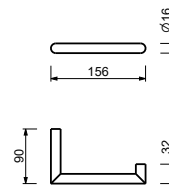

Portarrollos

• Para instalación horizontal y vertical

Cromo	96 02 7645
Negro Opaco	96 13 7645
Polished Nickel PVD	96 95 7645
Matt Gun Metal PVD	96 P5 7645
Matt British Gold PVD	96 P6 7645
Matt Copper PVD	96 P9 7645
Deep Black PVD	96 S1 7645
Mokka PVD	96 S5 7645
Brushed Steel Look PVD	96 92 7645
Pure Brass PVD	96 Q7 7645
Raw Metal PVD	96 Q8 7645
Acero Cepillado	96 93 7645