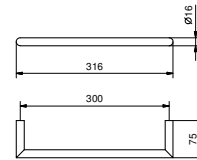

Toallero

- 30 cm

Cromo	96 02 7606
Negro Opaco	96 13 7606
Polished Nickel PVD	96 95 7606
Matt Gun Metal PVD	96 P5 7606
Matt British Gold PVD	96 P6 7606
Matt Copper PVD	96 P9 7606
Deep Black PVD	96 S1 7606
Mokka PVD	96 S5 7606
Brushed Steel Look PVD	96 92 7606
Pure Brass PVD	96 Q7 7606
Raw Metal PVD	96 Q8 7606
Acero Cepillado	96 93 7606