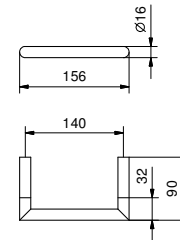

Portarrollos

Cromo	96 02 7609
Negro Opaco	96 13 7609
Polished Nickel PVD	96 95 7609
Matt Gun Metal PVD	96 P5 7609
Matt British Gold PVD	96 P6 7609
Matt Copper PVD	96 P9 7609
Deep Black PVD	96 S1 7609
Mokka PVD	96 S5 7609
Brushed Steel Look PVD	96 92 7609
Pure Brass PVD	96 Q7 7609
Raw Metal PVD	96 Q8 7609
Acero Cepillado	96 93 7609