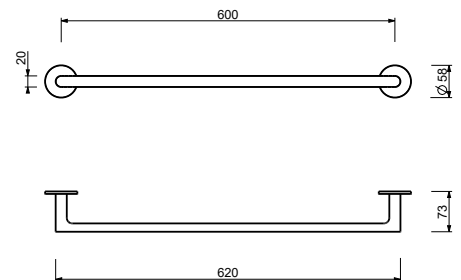

H807

Handtuchstange

• 60 cm

Chrom	93 02 H807
Schwarz matt	93 13 H807
Polished Nickel PVD	93 95 H807
Matt Gun Metal PVD	93 P5 H807
Matt British Gold PVD	93 P6 H807
Matt Copper PVD	93 P9 H807
Deep Black PVD	93 S1 H807
Mokka PVD	93 S5 H807
Brushed Steel Look PVD	93 92 H807
Pure Brass PVD	93 Q7 H807
Raw Metal PVD	93 Q8 H807