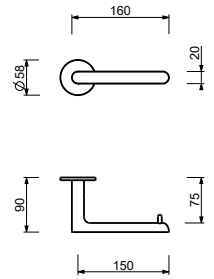

H845

Papierrollenhalter

• für horizontale und vertikale Installation

Chrom	93 02 H845
Schwarz matt	93 13 H845
Polished Nickel PVD	93 95 H845
Matt Gun Metal PVD	93 P5 H845
Matt British Gold PVD	93 P6 H845
Matt Copper PVD	93 P9 H845
Deep Black PVD	93 S1 H845
Mokka PVD	93 S5 H845
Brushed Steel Look PVD	93 92 H845
Pure Brass PVD	93 Q7 H845
Raw Metal PVD	93 Q8 H845