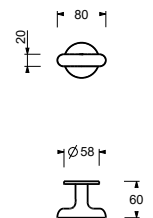

H808

Kleiderhaken

Chrom	93 02 H808
Schwarz matt	93 13 H808
Polished Nickel PVD	93 95 H808
Matt Gun Metal PVD	93 P5 H808
Matt British Gold PVD	93 P6 H808
Matt Copper PVD	93 P9 H808
Deep Black PVD	93 S1 H808
Mokka PVD	93 S5 H808
Brushed Steel Look PVD	93 92 H808
Pure Brass PVD	93 Q7 H808
Raw Metal PVD	93 Q8 H808