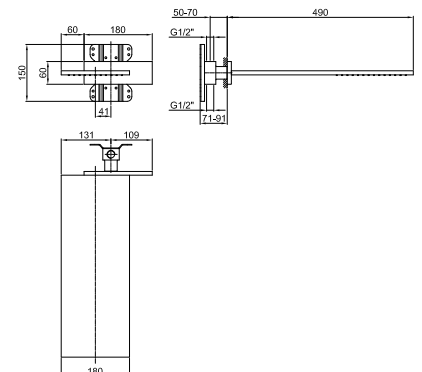

External piece

Matt Gun Metal PVD 86 P5 8036B

8036A

Built-in piece

86 00 8036A