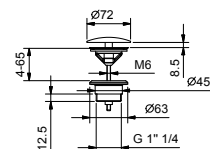

91 P5 8434

8435

Waste

- 1" 1/4
- for washbasin without overflow
- for washbasin with overflow
- unrestricted outlet
- universal

N.B. complete finishing list in the section miscellaneous articles at the end of the pricelist