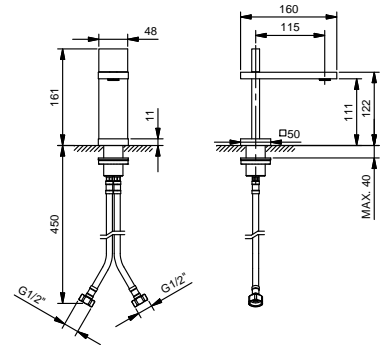

Matt Gun Metal PVD 48 P5 T004WF

T006WF
lead $\emptyset$ free

Single-hole high washbasin mixer

- spout projection 13,5 cm
- handle
- flow restrictor 5 l/min at 3 bar
- flexible supply lines
- WITHOUT WASTE