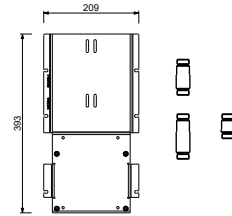

W213

OPTIONAL - Easy Fix System

1. plate and connections:
   • for an easy both horizontal and vertical installation of the thermostatic mixers:
   • to install art- D400A / D391A - **1 outlet**
   • to install art- D400A / D391A - **2 outlets**