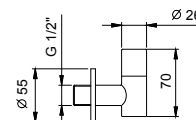

8364

Pair of filters

- with shutoff
- fully inspectable filter
- 1/2" inlet

N.B. complete finishing list in the section miscellaneous articles at the end of the pricelist

Matt Gun Metal PVD

91 P5 8364

8402

Flush actuator plate GEBERIT