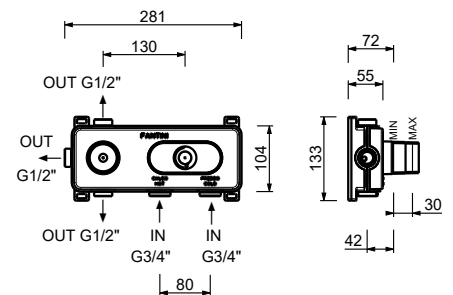

Built-in piece

19 00 D373A