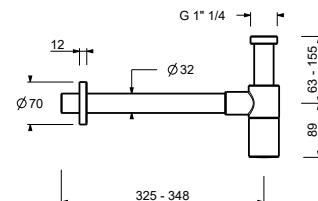

Bottle trap

- 1" 1/4
- for washbasin

N.B. complete finishing list in the section miscellaneous articles at the end of the pricelist