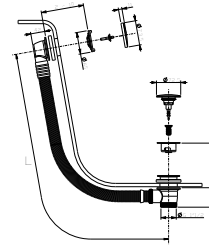

N.B. complete finishing list in the section miscellaneous articles at the end of the pricelist

Matt Gun Metal PVD 91 P5 W292

W001

Bathtub drain

- with handle
- WITH WASTE

N.B. complete finishing list in the section miscellaneous articles at the end of the pricelist