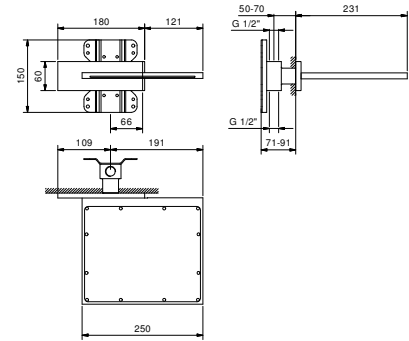

Waterfall showerhead

- base material: brass
- wall-mount
- flow restrictor 17 l/min at 3 bar
- 1/2" inlet
- minimum flow rate 12 l/min

NOTE: conditions necessary for the correct functioning: Min. Flow Rate: 12 l/min

8043B

External piece

Matt Gun Metal PVD 86 P5 8043B