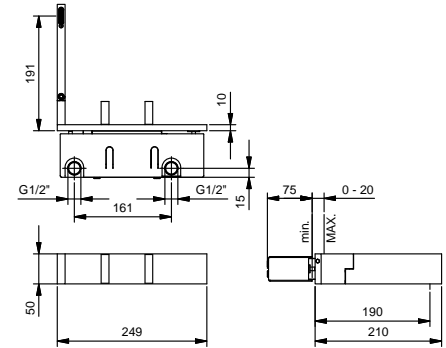

lead ρ free

Wall-mount washbasin mixer

- spout projection 19 cm
- **turning spout**
- handles
- flow restrictor 5 l/min at 3 bar
- 90° ceramic cartridge
- 1/2" inlets
- WITHOUT WASTE

T113B

External piece

Matt Gun Metal PVD 48 P5 T113B

T010A

Built-in piece

44 00 T010A

lead ρ free

Wall-mount washbasin mixer

- spout projection 19 cm
- **fixed spout**
- handles
- flow restrictor 5 l/min at 3 bar
- 90° ceramic cartridge
- 1/2" inlets
- WITHOUT WASTE