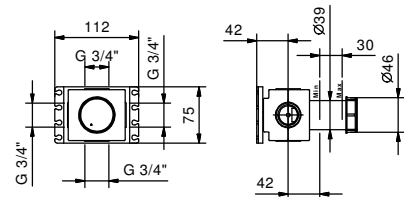

Built-in piece

19 00 D391A