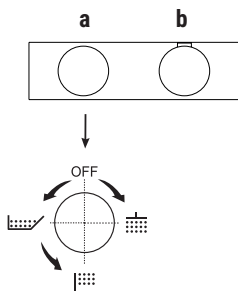

Base material: BRASS

Finishing:

P5 Matt Gun Metal PVD

P5 - Matt Gun Metal PVD

* For spare parts, accessories, miscellaneous items and extensions please refer to specific pricelist sections