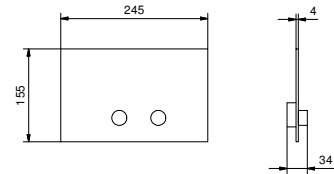

8402

Flush actuator plate GEBERIT

- base material: stainless steel
- projecting push-button controls
- with round controls
- without visible fixing system

N.B. complete finishing list in the section miscellaneous articles at the end of the pricelist
N.B. compatible ONLY WITH Geberit Sigma 8/Sigma 12

Matt Gun Metal PVD 91 P5 8402

8403

Flush actuator plate GEBERIT

- base material: stainless steel
- flush fit controls
- with square controls
- without visible fixing system

N.B. complete finishing list in the section miscellaneous articles at the end of the pricelist
N.B. compatible ONLY WITH Geberit Sigma 8/Sigma 12

Matt Gun Metal PVD 91 P5 8403

W216

Flush actuator plate TECE

- base material: stainless steel
- projecting push-button controls
- with round controls
- minimum depth: see installation instructions
- without visible fixing system

N.B. complete finishing list in the section miscellaneous articles at the end of the pricelist
N.B. compatible ONLY WITH Tecebox Octa II

Matt Gun Metal PVD 91 P5 W216

W292

Hydrobrush

- for WC cleaning
- water plug with showerholder
- stop valve
- square backplate
- 120 cm brass flexible hose
- 1/2" inlet

N.B. complete finishing list in the section miscellaneous articles at the end of the pricelist

Matt Gun Metal PVD 91 P5 W292