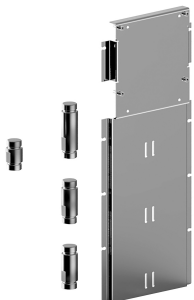

- plate and connections:
 • for an easy both horizontal and vertical installation of the thermostatic mixers:
 • to install art- D400A / D391A - **1 outlet**
 • to install art- D400A / D391A - **2 outlets**

EXAMPLE OF COMBINATION - 1 OUTLET

EXAMPLE OF COMBINATION - 2 OUTLETS

91 00 W213

W214

OPTIONAL - Easy Fix System

- plate and connections:
 • for an easy both horizontal and vertical installation of the thermostatic mixers:
 • to install art- D400A / D391A - **3 outlets**