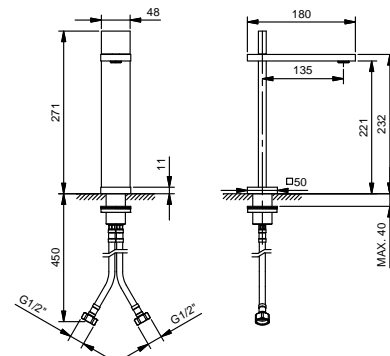

Matt Gun Metal PVD 48 P5 T006WF