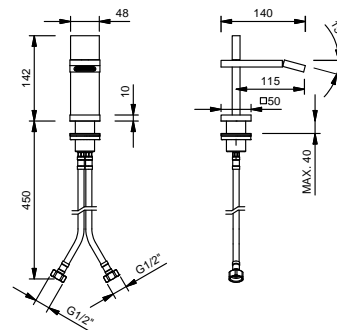

- spout projection 11,5 cm
- handle
- flow restrictor 5 l/min at 3 bar
- articulated aerator
- flexible supply lines
- WITHOUT WASTE

Matt Gun Metal PVD

48 P5 T008WF

PROGRESSIVE CARTRIDGE

Built-in shower mixer