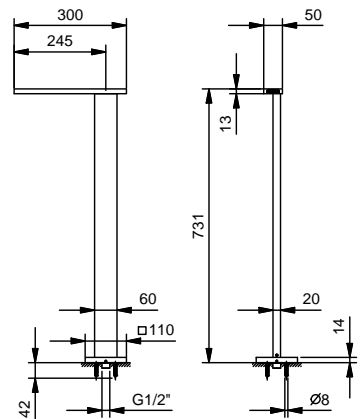

T061

Floor-mount bathtub spout

- spout projection 24,5 cm
- 1/2" inlet

Matt Gun Metal PVD

48 P5 T061