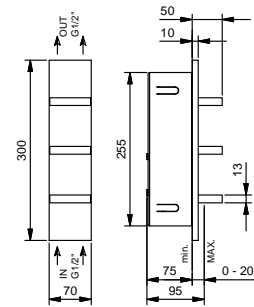

T068B

External piece

Matt Gun Metal PVD

48 P5 T068B

T068A

Built-in piece

44 00 T068A