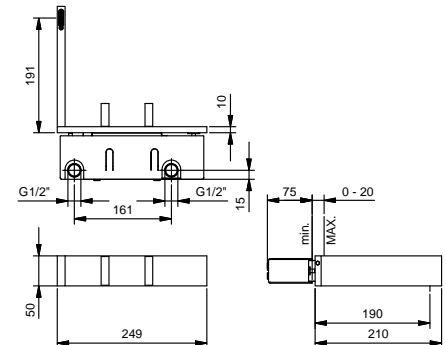

T213B

External piece

Matt Gun Metal PVD 48 P5 T213B

T010A

Built-in piece

44 00 T010A