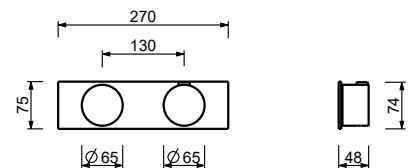

External piece

Matt Gun Metal PVD 27 P5 A973B