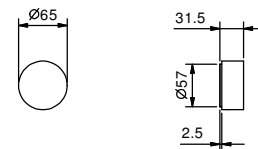

External piece

Matt Gun Metal PVD 27 P5 A991B