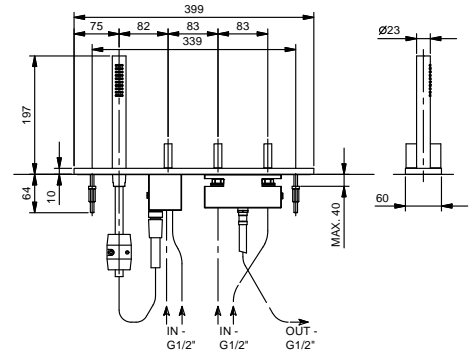

T067

Deck-mount bathtub mixer

- handles
- without spout
- 4-hole
- FIT handshower
- 150 cm flexible
- 90° ceramic cartridge
- 1/2" inlets
- flexible supply lines

Matt Gun Metal PVD

48 P5 T067

Built-in bathtub/shower mixer

- handles
- without spout
- **2-way** diverter with turning knob
- 90° ceramic cartridge
- 1/2" inlets