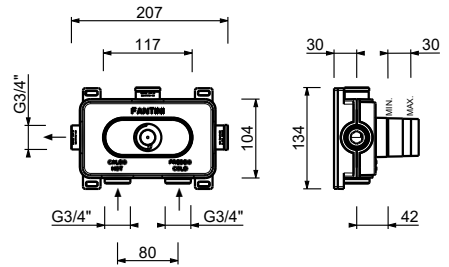

Built-in piece

19 00 D400A