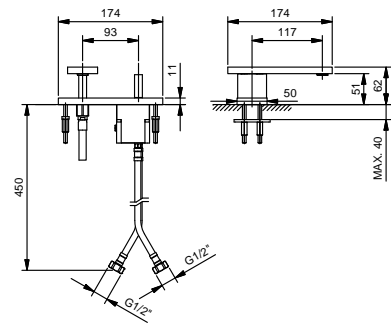

Matt Gun Metal PVD 48 P5 T204WF

T004WF
lead $\emptyset$ free

Single-hole washbasin mixer

- spout projection 11,5 cm
- handle
- flow restrictor 5 l/min at 3 bar
- flexible supply lines
- WITHOUT WASTE