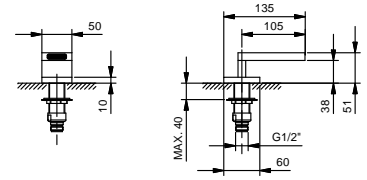

T041

Deck-mount bathtub spout

- spout projection 10,5 cm
- waterfall
- 1/2" inlet