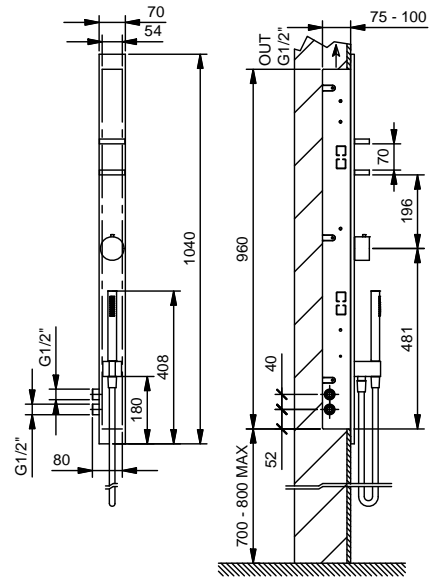

1/2" built-in thermostatic shower mixer

- nos. 2 1/2" outlets
- handles
- 1/2" inlets
- FIT handshower
- 150 cm PVC flexible

T302B

External piece

Matt Gun Metal PVD 48 P5 T302B

T302A

Built-in piece

44 00 T302A