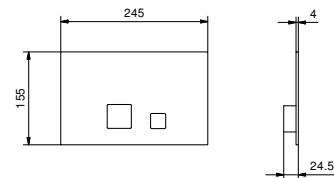

8402

Flush actuator plate GEBERIT

- base material: stainless steel
- projecting push-button controls
- with round controls
- without visible fixing system

N.B. complete finishing list in the section miscellaneous articles at the end of the pricelist
N.B. compatible ONLY WITH Geberit Sigma 8/Sigma 12

Matt Gun Metal PVD 91 P5 8402

8403

Flush actuator plate GEBERIT

- base material: stainless steel
- flush fit controls
- with square controls
- without visible fixing system

N.B. complete finishing list in the section miscellaneous articles at the end of the pricelist
N.B. compatible ONLY WITH Geberit Sigma 8/Sigma 12

Matt Gun Metal PVD 91 P5 8403

W216

Flush actuator plate TECE

- base material: stainless steel
- projecting push-button controls
- with round controls
- minimum depth: see installation instructions
- without visible fixing system

N.B. complete finishing list in the section miscellaneous articles at the end of the pricelist
N.B. compatible ONLY WITH Tecebox Octa II

Matt Gun Metal PVD 91 P5 W216

W292

Hydrobrush

- for WC cleaning
- water plug with showerholder
- stop valve
- square backplate
- 120 cm brass flexible hose
- 1/2" inlet

N.B. complete finishing list in the section miscellaneous articles at the end of the pricelist

Matt Gun Metal PVD 91 P5 W292