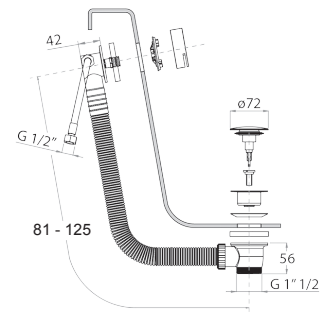

Matt Gun Metal PVD

91 P5 W001

W002

Bathtub drain

- with handle
- overflow set with filling function
- WITH WASTE

N.B. complete finishing list in the section miscellaneous articles at the end of the pricelist