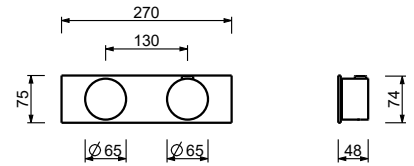

3/4" built-in thermostatic shower mixer

- handles
- **2-way** shut-off diverter with turning knob
- for horizontal installation only
- 3/4" inlets
- soundproof

A972B

External piece

Matt Gun Metal PVD 27 P5 A972B