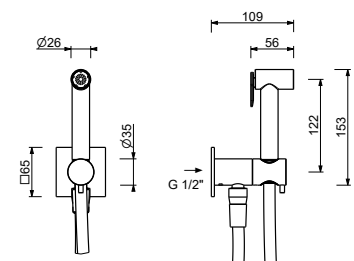

Matt Gun Metal PVD 91 P5 W292