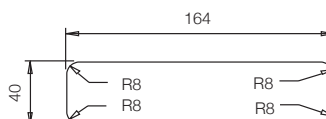

BASINS HOLE SIZE:

- For single-hole washbasin and bidet mixers.

- For single-hole washbasin mixers.

art. T104WF

art. T204WF

- **art. T104WF** - To operate the product correctly, it is crucial to rotate the spout clockwise by 90 degrees first, then turn the faucet on by turning the handle clockwise.

Please refer to the illustration for the execution of the rectangular drilling.

- **art. T113B+T010A** - To operate the product correctly, it is crucial to rotate the spout clockwise by 90 degrees first, then turn the faucet on by turning the handle clockwise.