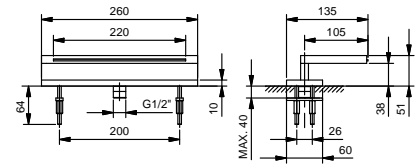

T041

Deck-mount bathtub spout

- spout projection 10,5 cm
- waterfall
- 1/2" inlet

Matt Gun Metal PVD

48 P5 T041

T045

Deck-mount bathtub spout

- spout projection 10,5 cm
 - waterfall
 - 1/2" inlet
 - minimum flow rate 22 l/min
- NOTE: conditions necessary for the correct functioning:
Min. Flow Rate: 22 l/min