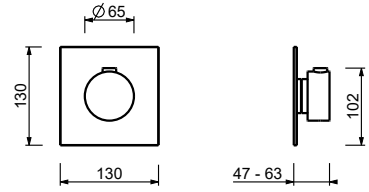

3/4" built-in thermostatic shower mixer

- handle
- 3/4" inlets
- soundproof
- without stop valve **to be ordered separately**

NOTE: the mixer must always be ordered with either of the stop valves A991B+D391A

A900B

External piece

Matt Gun Metal PVD 27 P5 A900B