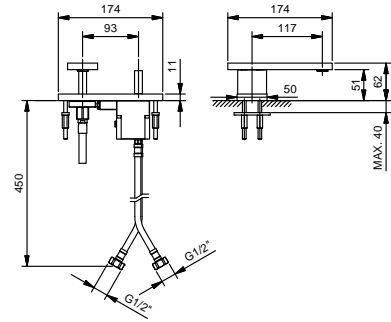

Single-hole high washbasin mixer*_spout projection 13,5 cm*

T006WF
WITHOUT WASTE

Single-hole bidet mixer*_spout projection 11,5 cm*

T008WF
WITHOUT WASTE

1/4 TURN CERAMIC DISC CARTRIDGE

Wall-mount washbasin mixer*_spout projection 19 cm*

T113B+T010A
turning spout
WITHOUT WASTE

T213B+T010A
fixed spout
WITHOUT WASTE

T104WF
lead \emptyset free

Single-hole washbasin mixer

- spout projection 11,7 cm
- **turning spout**
- handle
- flow restrictor 5 l/min at 3 bar
- flexible supply lines
- WITHOUT WASTE