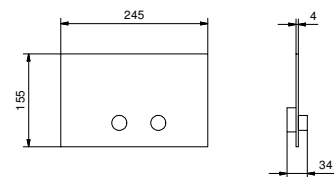

Matt Gun Metal PVD 91 P5 W216

W292

Hydrobrush

- for WC cleaning
- water plug with showerholder
- stop valve
- square backplate
- 120 cm brass flexible hose
- 1/2" inlet

N.B. complete finishing list in the section miscellaneous articles at the end of the pricelist