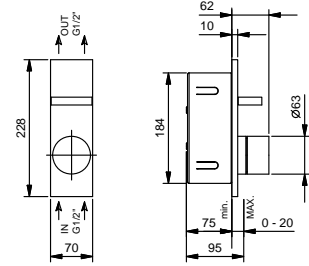

Built-in shower mixer

- handle
- **2-way** diverter with turning knob
- 1/2" inlets

T085B

External piece

Matt Gun Metal PVD 48 P5 T085B

T085A

Built-in piece

44 00 T085A