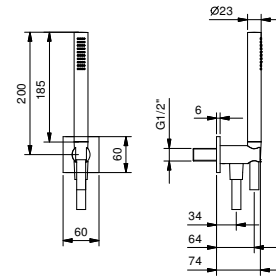

Please refer to the illustration for the execution of the rectangular drilling.

- **art. T113B+T010A** - To operate the product correctly, it is crucial to rotate the spout clockwise by 90 degrees first, then turn the faucet on by turning the handle clockwise.

Shower set

- square escutcheon 60x60 mm thickness 6
- FIT handshower
- water plug with showerholder
- 150 cm PVC flexible
- 1/2" inlet

Matt Gun Metal PVD

86 P5 8116

SHOWER : shower sets with progressive cartridges