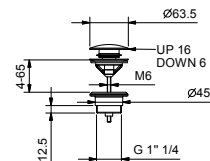

8434

Waste

- 1" 1/4
- pushing plug
- for washbasin without overflow
- for washbasin with overflow
- universal

N.B. complete finishing list in the section miscellaneous articles at the end of the pricelist

Matt Gun Metal PVD

91 P5 8434

8435

Waste

- 1" 1/4
- for washbasin without overflow
- for washbasin with overflow
- unrestricted outlet
- universal

N.B. complete finishing list in the section miscellaneous articles at the end of the pricelist