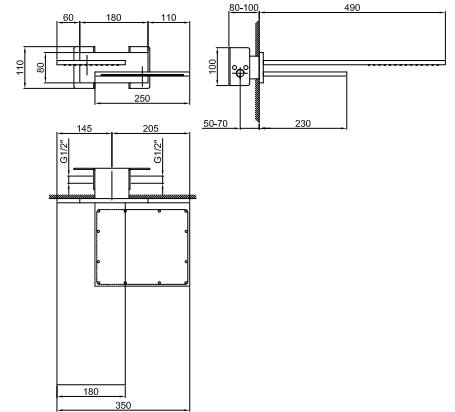

Double showerhead

- rain
- waterfall
- base material: brass
- wall-mount
- flow restrictor 17 l/min at 3 bar
- anti-lime scale system
- 1/2" inlet
- minimum flow rate 12 l/min

NOTE: conditions necessary for the correct functioning: Min. Flow Rate: 12 l/min

8035B

External piece

Matt Gun Metal PVD 86 P5 8035B

8035A

Built-in piece

86 00 8035A

Rain showerhead

- base material: brass
- wall-mount
- flow restrictor 17 l/min at 3 bar
- anti-lime scale system
- 1/2" inlet
- minimum flow rate 10 l/min

NOTE: conditions necessary for the correct functioning: Min. Flow Rate: 10 l/min

8036B