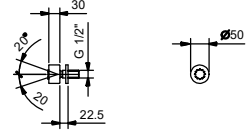

8062

**Shower set**

- FIT handshower
- water plug with showerholder
- 150 cm PVC flexible
- 1/2" inlet

Chrome 81 02 8062  
 Matt Black 81 13 8062

8063

**Lateral body spray**

- base material: brass
- adjustable
- anti-lime scale system
- 1/2" inlet