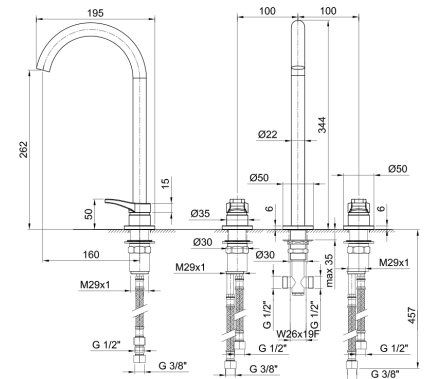

B204WF
lead ϕ free

1. **3-hole washbasin mixer**
2. spout projection 16 cm
   - handles
   - flow restrictor 5 l/min at 3 bar
   - 90° ceramic cartridge
   - flexible supply lines
   - WITHOUT WASTE

Chrome 26 02 B204WF
Matt Black 26 13 B204WF

B206WF
lead ϕ free

1. **3-hole high washbasin mixer**
2. spout projection 16 cm
   - handles
   - flow restrictor 5 l/min at 3 bar
   - 90° ceramic cartridge
   - flexible supply lines
   - WITHOUT WASTE

Chrome 26 02 B206WF
Matt Black 26 13 B206WF

lead ϕ free

1. **Wall-mount washbasin mixer**
2. spout projection 20 cm
   - handles
   - flow restrictor 5 l/min at 3 bar
   - 90° ceramic cartridge
   - 1/2" inlets
   - WITHOUT WASTE

B913B

External piece

Chrome 26 02 B913B
Matt Black 26 13 B913B

R010A

Built-in piece

44 00 R010A