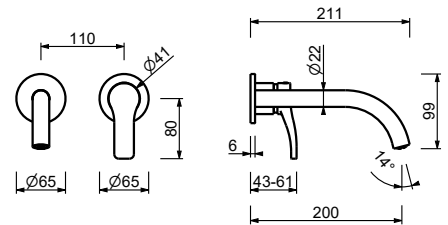

B813B

External piece

Chrome 26 02 B813B
Matt Black 26 13 B813B