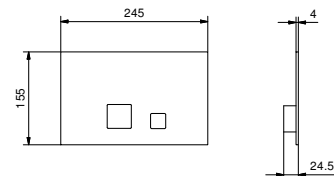

8402

Flush actuator plate GEBERIT

- base material: stainless steel
- projecting push-button controls
- with round controls
- without visible fixing system

N.B. complete finishing list in the section miscellaneous articles at the end of the pricelist
N.B. compatible ONLY WITH Geberit Sigma 8/Sigma 12

Brilliant Stainless Steel   91 38 8402
Matt Black   91 13 8402

8403

Flush actuator plate GEBERIT

- base material: stainless steel
- flush fit controls
- with square controls
- without visible fixing system

N.B. complete finishing list in the section miscellaneous articles at the end of the pricelist
N.B. compatible ONLY WITH Geberit Sigma 8/Sigma 12

Brilliant Stainless Steel   91 38 8403
Matt Black   91 13 8403

W216

Flush actuator plate TECE

- base material: stainless steel
- projecting push-button controls
- with round controls
- minimum depth: see installation instructions
- without visible fixing system

N.B. complete finishing list in the section miscellaneous articles at the end of the pricelist
N.B. compatible ONLY WITH Tecebox Octa II

Brilliant Stainless Steel   91 38 W216
Matt Black   91 13 W216

W291

Hydrobrush

- for WC cleaning
- water plug with showerholder
- stop valve
- round backplate
- 120 cm brass flexible hose

N.B. complete finishing list in the section miscellaneous articles at the end of the pricelist

Chrome   91 02 W291
Matt Black   91 13 W291