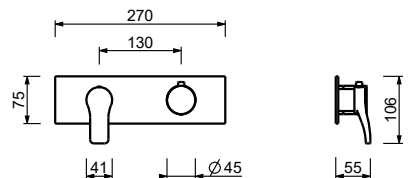

External piece

Chrome 26 02 B473B
Matt Black 26 13 B473B