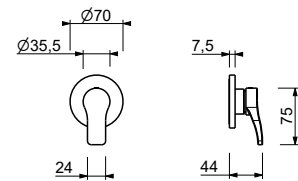

- handle
- 90° ceramic cartridge
- 3/4" inlets
- soundproof

**B490B**

**External piece**

- |            |             |
|------------|-------------|
| Chrome     | 26 02 B490B |
| Matt Black | 26 13 B490B |