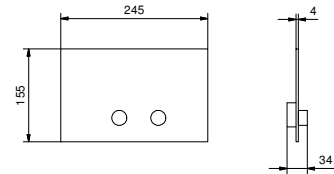

8402

Flush actuator plate GEBERIT

- base material: stainless steel
- projecting push-button controls
- with round controls
- without visible fixing system

N.B. complete finishing list in the section miscellaneous articles at the end of the pricelist
N.B. compatible ONLY WITH Geberit Sigma 8/Sigma 12

Brilliant Stainless Steel   91 38 8402
Matt Black   91 13 8402

8403

Flush actuator plate GEBERIT

- base material: stainless steel
- flush fit controls
- with square controls
- without visible fixing system

N.B. complete finishing list in the section miscellaneous articles at the end of the pricelist
N.B. compatible ONLY WITH Geberit Sigma 8/Sigma 12

Brilliant Stainless Steel   91 38 8403
Matt Black   91 13 8403

W216

Flush actuator plate TECE

- base material: stainless steel
- projecting push-button controls
- with round controls
- minimum depth: see installation instructions
- without visible fixing system

N.B. complete finishing list in the section miscellaneous articles at the end of the pricelist
N.B. compatible ONLY WITH Tecebox Octa II

Brilliant Stainless Steel   91 38 W216
Matt Black   91 13 W216

W291

Hydrobrush

- for WC cleaning
- water plug with showerholder
- stop valve
- round backplate
- 120 cm brass flexible hose

N.B. complete finishing list in the section miscellaneous articles at the end of the pricelist

Chrome   91 02 W291
Matt Black   91 13 W291