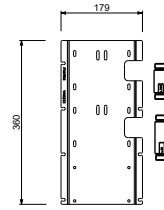

**D491A**

**Built-in piece**

19 00 D491A

**W275**

**OPTIONAL - Easy Fix System**

- plate and connections:
- for an easy both horizontal and vertical installation of the thermostatic mixers:
  - to install art- H500A / D491A - **1 outlet**
  - to install art- H500A / D491A - **2 outlets**