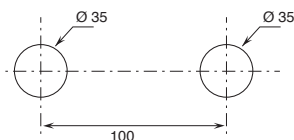

### BASINS HOLE SIZE:

- For single-hole washbasin and bidet mixers.

- 2-hole washbasin mixer.

art. B104WF

art. B106WF

- 3-hole washbasin mixer.

art. B204WF

art. B206WF