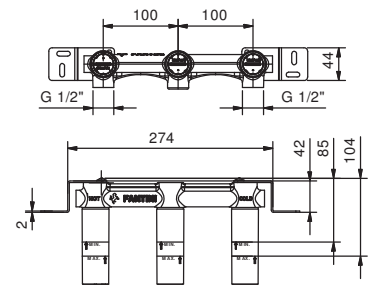

R010A

Built-in piece

44 00 R010A