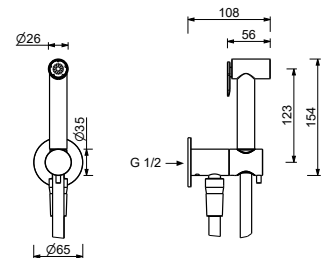

Chrome   91 02 W291
Matt Black   91 13 W291