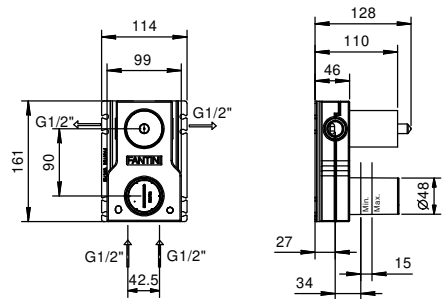

External piece

Chrome 26 02 B481B
Matt Black 26 13 B481B

M585A

Built-in piece

44 00 M585A