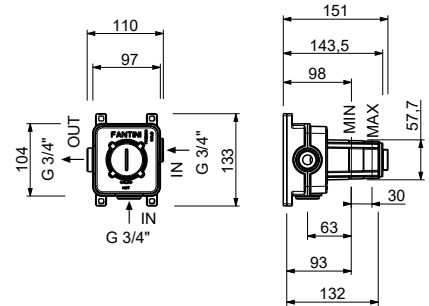

**B600B**

**External piece**

- |            |             |
|------------|-------------|
| Chrome     | 26 02 B600B |
| Matt Black | 26 13 B600B |

**H500A**

**Built-in piece**

44 00 H500A

**3/4" stop valve**