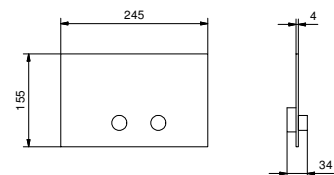

Brilliant Stainless Steel   91 38 W216
Matt Black   91 13 W216

W291

Hydrobrush

- for WC cleaning
- water plug with showerholder
- stop valve
- round backplate
- 120 cm brass flexible hose

N.B. complete finishing list in the section miscellaneous articles at the end of the pricelist