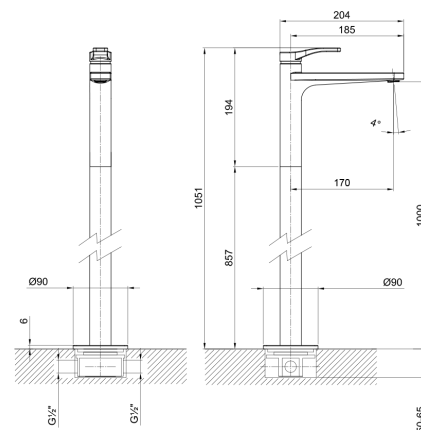

**B036B**

**External piece**

Chrome	26 02 B036B
Matt Black	26 13 B036B

**3336A**

**Built-in piece**

19 00 3336A

**B204WF**  
lead $\phi$ free

- 3-hole washbasin mixer**
- spout projection 16 cm
  - handles
  - flow restrictor 5 l/min at 3 bar
  - 90° ceramic cartridge
  - flexible supply lines
  - WITHOUT WASTE