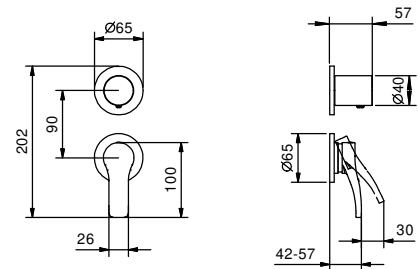

External piece

Chrome 26 02 B481B
Matt Black 26 13 B481B

M585A

Built-in piece

44 00 M585A