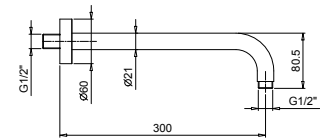

OPTIONAL: Built-in part for plasterboard

W046 91 00 W046

8167