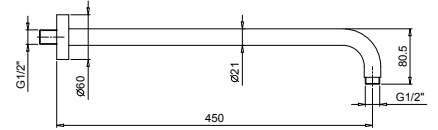

8059

Shower arm

- 45 cm long
- round backplate
- wall-mount
- 1/2" inlet

Chrome 81 02 8059
Matt Black 81 13 8059

OPTIONAL: Built-in part for plasterboard

W046 91 00 W046