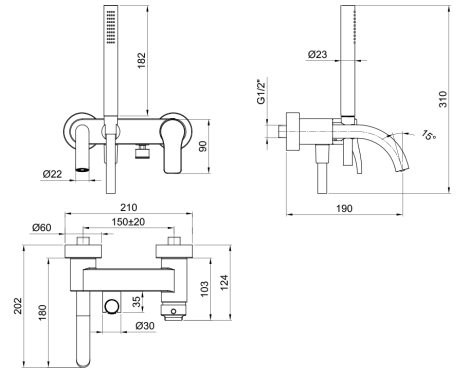

1/4 TURN CERAMIC DISC CARTRIDGE

**Built-in bathtub mixer**

*\_spout projection 19 cm  
\_1/2" inlets*

**B719B+R019A**  
2 outlets

**Built-in bathtub mixer**

*\_1/2" inlets*

**B717B+R017A**  
2 outlets

**Deck-mount bathtub mixer**

*\_spout projection 16 cm  
\_3/4" inlets*

**B265**  
2 outlets

**Deck-mount bathtub mixer**

*\_3/4" inlets*

**B267**  
2 outlets

**B015**

**Wall-mount bathtub mixer**

- spout projection 19 cm
- handle
- **2-way** diverter with pushing button
- FIT handshower
- handshower holder
- 150 cm PVC flexible

Chrome  
Matt Black

26 02 B015  
26 13 B015

**Built-in bathtub mixer**

- **spout projection 19 cm**
- handles
- **2-way** diverter with turning knob
- FIT handshower
- water plug with showerholder
- 150 cm PVC flexible
- 90° ceramic cartridge
- 1/2" inlets