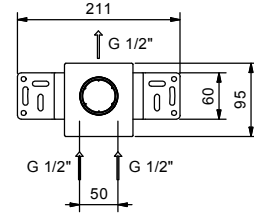

stop valve

**Built-in shower mixer**

- handle
- no. 1 1/2" outlet
- 1/2" inlets
- soundproof

**B863B**

**External piece**

Chrome 26 02 B863B  
 Matt Black 26 13 B863B

**M063A**

**Built-in piece**