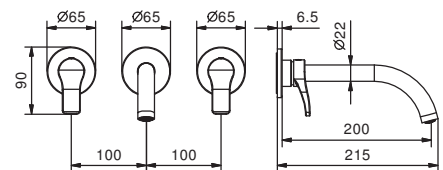

B913B

External piece

Chrome 26 02 B913B
Matt Black 26 13 B913B