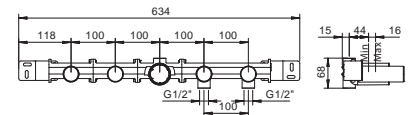

R019A

Built-in piece

44 00 R019A