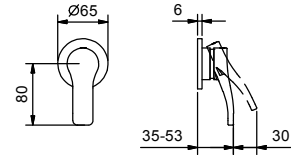

stop valve

**Built-in shower mixer**

- handle
- no. 1 1/2" outlet
- 1/2" inlets
- soundproof

**B863B**

**External piece**

Chrome 26 02 B863B  
 Matt Black 26 13 B863B

**M063A**

**Built-in piece**