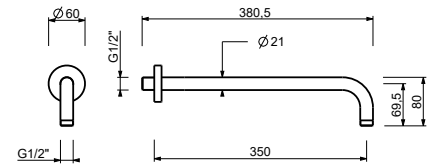

Chrome 81 02 8080  
 Matt Black 81 13 8080

**OPTIONAL: Built-in part for plasterboard**

**W046** 91 00 W046

8167

**Shower arm**

- 35 cm long
- round backplate
- wall-mount
- 1/2" inlet

Chrome 81 02 8167  
 Matt Black 81 13 8167