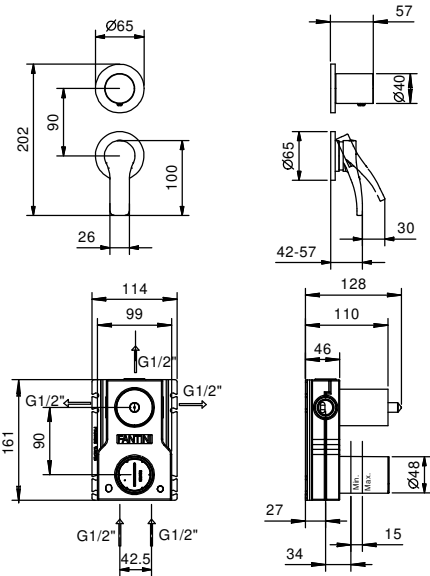

44 00 M585A

**Built-in shower mixer**

- handles
- **3-way** diverter with turning knob
- 1/2" inlets
- soundproof

**B489B**

**External piece**

Chrome 26 02 B489B  
 Matt Black 26 13 B489B

**M587A**

**Built-in piece**