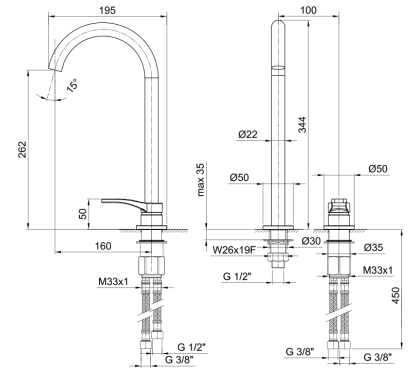

B106WF
lead ϕ free

2-hole high washbasin mixer

- spout projection 16 cm
- handle
- flow restrictor 5 l/min at 3 bar
- flexible supply lines
- WITHOUT WASTE

Chrome 26 02 B106WF
Matt Black 26 13 B106WF