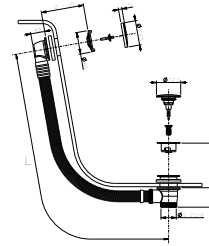

W001

Bathtub drain

- with handle
- WITH WASTE

N.B. complete finishing list in the section miscellaneous articles at the end of the pricelist