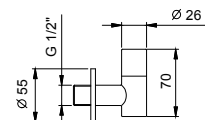

Chrome 91 02 8364
Matt Black 91 13 8364