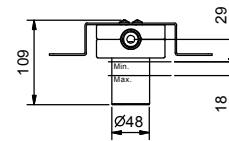

stop valve

**Built-in shower mixer**

- handle
- no. 1 1/2" outlet
- 1/2" inlets
- soundproof

**B863B**

**External piece**

Chrome 26 02 B863B  
 Matt Black 26 13 B863B

**M063A**

**Built-in piece**