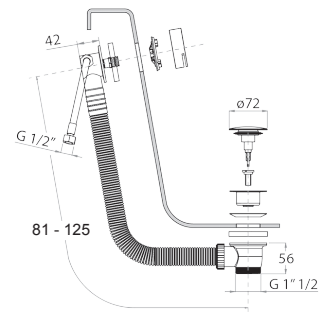

W002

Bathtub drain

- with handle
- overflow set with filling function
- WITH WASTE

N.B. complete finishing list in the section miscellaneous articles at the end of the pricelist