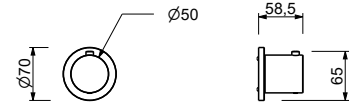

3/4" built-in thermostatic shower mixer

- handle
- 3/4" inlets
- soundproof

NOTE: the mixer must always be ordered with the stop valve B490B+D491A

B600B

External piece

Chrome	26 02 B600B
Matt Black	26 13 B600B