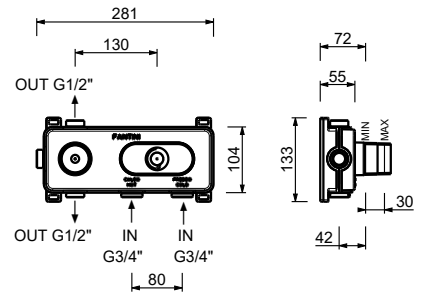

Built-in piece

19 00 D372A