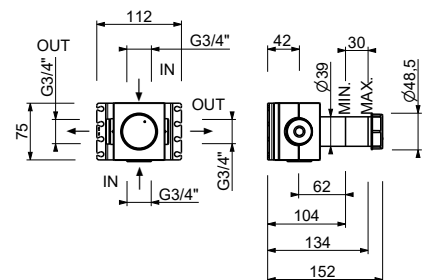

D491A

Built-in piece

19 00 D491A