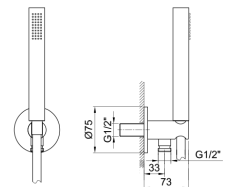

**OPTIONAL: Built-in part for plasterboard**

**W046** 91 00 W046

8059

**Shower arm**

- 45 cm long
- round backplate
- wall-mount
- 1/2" inlet

Chrome 81 02 8059  
 Matt Black 81 13 8059

**OPTIONAL: Built-in part for plasterboard**

**W046** 91 00 W046

8058

**Shower arm**

- 25 cm long
- round backplate
- ceiling-mount
- 1/2" inlet

Chrome 81 02 8058  
 Matt Black 81 13 8058

**OPTIONAL: Built-in part for plasterboard**

**W046** 91 00 W046

8062

**Shower set**

- FIT handshower
- water plug with showerholder
- 150 cm PVC flexible
- 1/2" inlet

Chrome 81 02 8062  
 Matt Black 81 13 8062

8063

**Lateral body spray**

- base material: brass
- adjustable
- anti-lime scale system
- 1/2" inlet