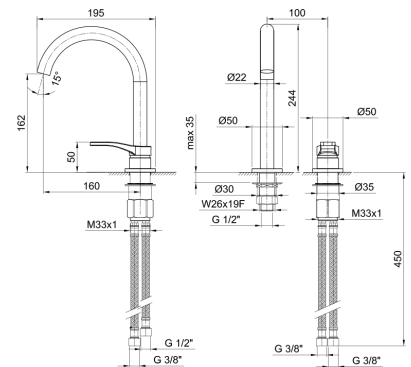

Chrome 26 02 B104WF
Matt Black 26 13 B104WF