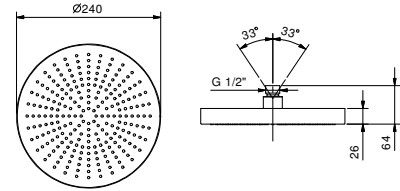

8053

Rain showerhead

- Ø 24 cm
- base material: stainless steel
- flow restrictor 12 l/min at 3 bar
- anti-lime scale system
- 1/2" inlet
- check valve

NOTE: conditions necessary for the correct functioning: Min. Flow Rate: 10 l/min

Chrome 81 02 8053
Matt Black 81 13 8053

8080

Shower arm

- 30 cm long
- round backplate
- wall-mount
- 1/2" inlet

Chrome 81 02 8080
Matt Black 81 13 8080