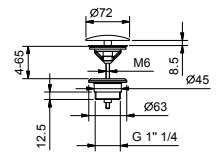

8434

Waste

- 1" 1/4
- pushing plug
- for washbasin without overflow
- for washbasin with overflow
- universal

N.B. complete finishing list in the section miscellaneous articles at the end of the pricelist

Chrome 91 02 8434
Matt Black 91 13 8434

8435

Waste

- 1" 1/4
- for washbasin without overflow
- for washbasin with overflow
- unrestricted outlet
- universal

N.B. complete finishing list in the section miscellaneous articles at the end of the pricelist

Chrome 91 02 8435
Matt Black 91 13 8435

9234

Bottle trap

- 1" 1/4
- for washbasin

N.B. complete finishing list in the section miscellaneous articles at the end of the pricelist

Chrome 91 02 9234
Matt Black 91 13 9234

8364

Pair of filters

- with shutoff
- fully inspectable filter
- 1/2" inlet

N.B. complete finishing list in the section miscellaneous articles at the end of the pricelist

Chrome 91 02 8364
Matt Black 91 13 8364