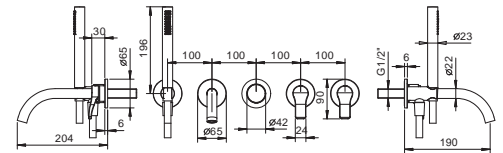

B719B

External piece

Chrome
Matt Black

26 02 B719B
26 13 B719B