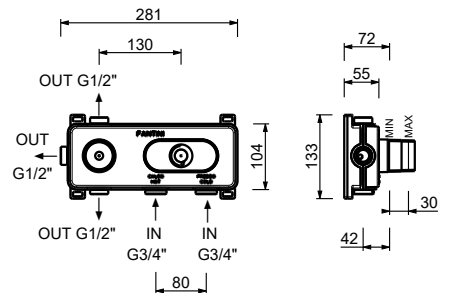

Built-in piece

19 00 D373A