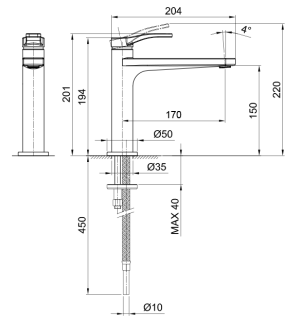

Chrome 26 02 B003WF
Matt Black 26 13 B003WF

B006WF
lead ϕ free

Single-hole high washbasin mixer

- spout projection 17 cm
- handle
- flow restrictor 5 l/min at 3 bar
- flexible supply lines
- WITHOUT WASTE