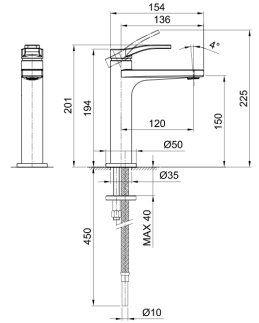

**Floor-mount washbasin mixer**

*\_spout projection 17 cm*

**B036B+3336A**  
WITHOUT WASTE

**Wall-mount washbasin mixer**

*\_spout projection 20 cm*

**B813B+M111A**  
WITHOUT WASTE

**Single-hole bidet mixer**

*\_spout projection 11 cm*

**B008WF**  
WITHOUT WASTE

1/4 TURN CERAMIC DISC CARTRIDGE

**3-hole washbasin mixer**

*\_spout projection 16 cm*

**B204WF**  
WITHOUT WASTE

**3-hole high washbasin mixer**

*\_spout projection 16 cm*

**B206WF**  
WITHOUT WASTE

**Wall-mount washbasin mixer**

*\_spout projection 20 cm*

**B913B+R010A**  
WITHOUT WASTE

**B004WF**  
lead $\phi$ free

**Single-hole washbasin mixer**

- spout projection 12 cm
- handle
- flow restrictor 5 l/min at 3 bar
- flexible supply lines
- WITHOUT WASTE