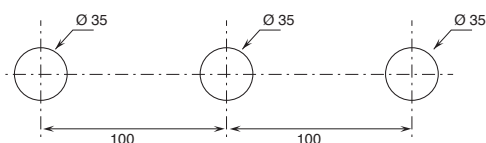

### BASINS HOLE SIZE:

- For single-hole washbasin and bidet mixers.

- 2-hole washbasin mixer.

art. B104WF

art. B106WF

- 3-hole washbasin mixer.

art. B204WF

art. B206WF