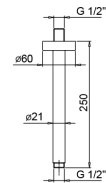

**OPTIONAL: Built-in part for plasterboard**

**W046** 91 00 W046

8059

**Shower arm**

- 45 cm long
- round backplate
- wall-mount
- 1/2" inlet

Chrome 81 02 8059  
 Matt Black 81 13 8059

**OPTIONAL: Built-in part for plasterboard**

**W046** 91 00 W046

8058

**Shower arm**

- 25 cm long
- round backplate
- ceiling-mount
- 1/2" inlet

Chrome 81 02 8058  
 Matt Black 81 13 8058

**OPTIONAL: Built-in part for plasterboard**

**W046** 91 00 W046

8062

**Shower set**

- FIT handshower
- water plug with showerholder
- 150 cm PVC flexible
- 1/2" inlet

Chrome 81 02 8062  
 Matt Black 81 13 8062

8063

**Lateral body spray**

- base material: brass
- adjustable
- anti-lime scale system
- 1/2" inlet