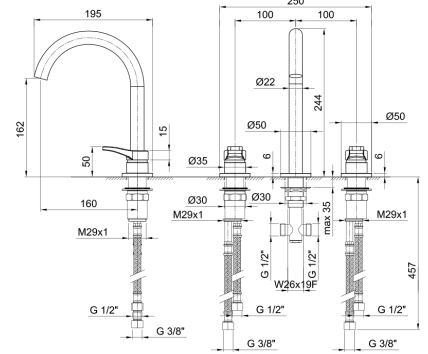

B204WF
lead ϕ free

1. **3-hole washbasin mixer**
2. spout projection 16 cm
   - handles
   - flow restrictor 5 l/min at 3 bar
   - 90° ceramic cartridge
   - flexible supply lines
   - WITHOUT WASTE

Chrome 26 02 B204WF
Matt Black 26 13 B204WF