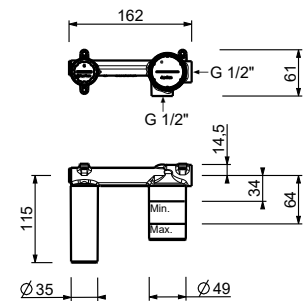

M111A

Built-in piece

44 00 M111A