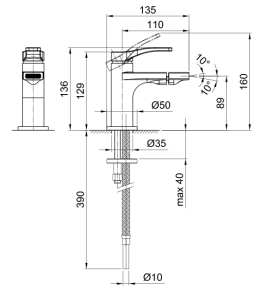

- spout projection 11 cm
- handle
- flow restrictor 5 l/min at 3 bar
- articulated aerator
- flexible supply lines
- WITHOUT WASTE

Chrome  
Matt Black

26 02 B008WF  
26 13 B008WF

TRADITIONAL CARTRIDGE

**Built-in shower mixer**