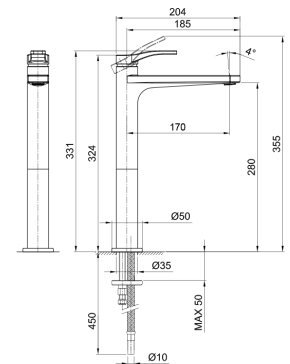

Chrome 26 02 B006WF
Matt Black 26 13 B006WF

B104WF
lead ϕ free

2-hole washbasin mixer

- spout projection 16 cm
- handle
- flow restrictor 5 l/min at 3 bar
- flexible supply lines
- WITHOUT WASTE