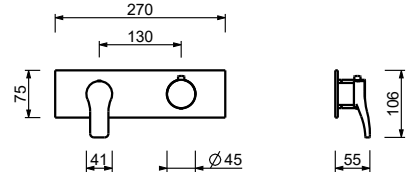

44 00 M587A

**3/4" built-in thermostatic shower mixer**

- handles
- **2-way** shut-off diverter with turning knob
- for horizontal installation only
- 3/4" inlets

**B472B**

**External piece**

Chrome 26 02 B472B  
 Matt Black 26 13 B472B