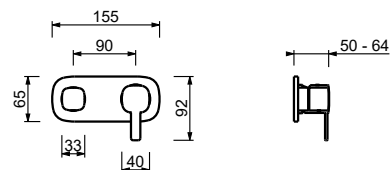

M483B

Parte esterna

Cromo	24 02 M483B
Nero Opaco	24 13 M483B
Matt Gun Metal PVD	24 P5 M483B
Matt British Gold PVD	24 P6 M483B
Matt Copper PVD	24 P9 M483B
Deep Black PVD	24 S1 M483B