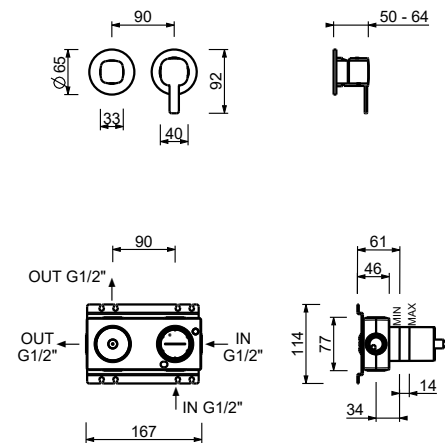

M481B

Parte esterna

Cromo	24 02 M481B
Nero Opaco	24 13 M481B
Matt Gun Metal PVD	24 P5 M481B
Matt British Gold PVD	24 P6 M481B
Matt Copper PVD	24 P9 M481B
Deep Black PVD	24 S1 M481B