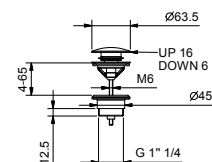

8434

Scarico

- 1" 1/4
- tappo a pressione
- per lavabi senza troppo pieno
- per lavabi con troppo pieno
- universale

N.B. elenco completo delle finiture nella sezione articoli vari in fondo al listino

Cromo	91 02 8434
Nero Opaco	91 13 8434
Matt Gun Metal PVD	91 P5 8434
Matt British Gold PVD	91 P6 8434
Deep Black PVD	91 S1 8434
Mokka PVD	91 S5 8434
Brushed Steel Look PVD	91 92 8434