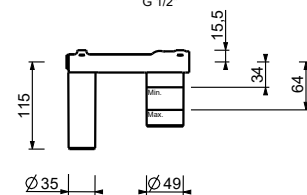

M111A

Built-in piece

44 00 M111A