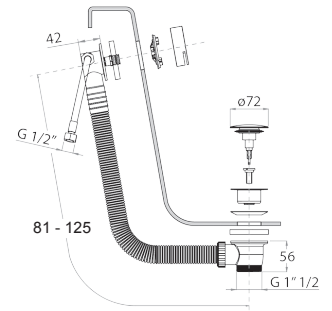

W286

Mounting plate for deck-mount bathtub mixer

- mounting plate
- without cover plate

N.B. To be completed with coverings allowing access for inspection

91 00 W286

Fratelli Fantini Spa

Pella (Novara), Italy - t. +39 0322 918411