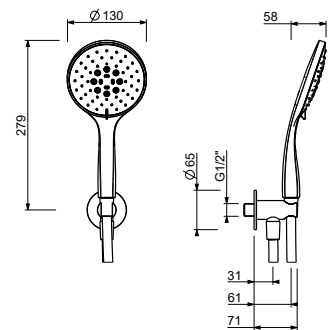

Shower set

- Round escutcheon $\varnothing$ 65 mm thickness 4
- DISCO handshower $\varnothing$ 13 cm
- water plug with showerholder
- 150 cm PVC flexible
- 1/2" inlet

Chrome	86 02 8152
Matt Black	86 13 8152
Matt Gun Metal PVD	86 P5 8152
Matt British Gold PVD	86 P6 8152
Brushed Steel Look PVD	86 92 8152