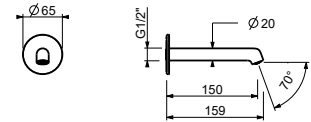

Wall-mount washbasin spout

- spout projection 15 cm
- flow restrictor 5 l/min at 3 bar
- 1/2" inlet

Chrome	58 02 Z664
Matt Black	58 13 Z664
Matt Gun Metal PVD	58 P5 Z664
Matt British Gold PVD	58 P6 Z664
Deep Black PVD	58 S1 Z664
Mokka PVD	58 S5 Z664
Brushed Steel Look PVD	58 92 Z664