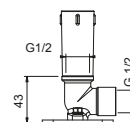

9237

Shower arm

- 45 cm long
- round backplate
- ceiling-mount
- 1/2" inlet

Chrome	86 02 9237
Matt Black	86 13 9237
Matt Gun Metal PVD	86 P5 9237
Matt British Gold PVD	86 P6 9237
Deep Black PVD	86 S1 9237
Mokka PVD	86 S5 9237
Brushed Steel Look PVD	86 92 9237

OPTIONAL: Built-in part for plasterboard

W046	91 00 W046