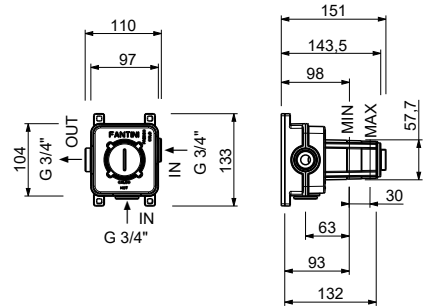

3/4" built-in thermostatic shower mixer

- handle
- 3/4" inlets
- soundproof
- without stop valve **to be ordered separately**

N.B. The mixer must always be purchased with a 3/4" or 1/2" shut-off valve

H700B

External piece

Chrome	87 02 H700B
Matt Gun Metal PVD	87 P5 H700B
Matt British Gold PVD	87 P6 H700B
Deep Black PVD	87 S1 H700B
Mokka PVD	87 S5 H700B
Brushed Steel Look PVD	87 92 H700B

H500A

Built-in piece

44 00 H500A