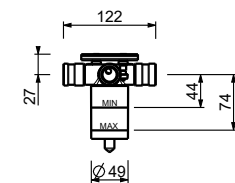

External piece

Chrome	87 02 G577B
Matt Black	87 13 G577B
Matt Gun Metal PVD	87 P5 G577B
Matt British Gold PVD	87 P6 G577B
Deep Black PVD	87 S1 G577B
Mokka PVD	87 S5 G577B
Brushed Steel Look PVD	87 92 G577B