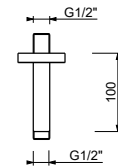

OPTIONAL: Built-in part for plasterboard

W046 91 00 W046

8121

Shower arm

- 10 cm long
- round backplate
- ceiling-mount
- 1/2" inlet

Chrome	86 02 8121
Matt Black	86 13 8121
Matt Gun Metal PVD	86 P5 8121
Matt British Gold PVD	86 P6 8121
Deep Black PVD	86 S1 8121
Mokka PVD	86 S5 8121
Brushed Steel Look PVD	86 92 8121