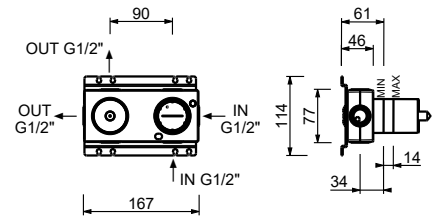

M685A

Built-in piece

44 00 M685A