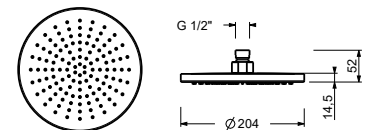

8136

Rain showerhead

- Ø 20 cm
- base material: brass
- base material: stainless steel
- flow restrictor 12 l/min at 3 bar
- anti-lime scale system
- 1/2" inlet
- check valve

NOTE: conditions necessary for the correct functioning: Min. Flow Rate: 10 l/min