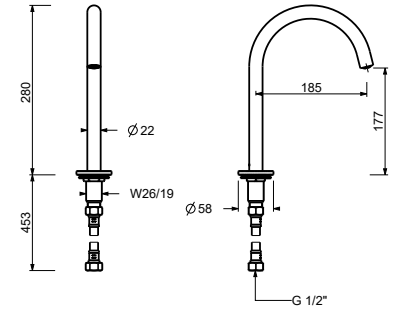

8436

lead \emptyset free

Washbasin spout

- h. 28 cm
- spout projection 18,5 cm
- flow restrictor 5 l/min at 3 bar
- 1/2" inlet

Chrome	24 02 8436
Matt Black	24 13 8436
Matt Gun Metal PVD	24 P5 8436
Matt British Gold PVD	24 P6 8436
Deep Black PVD	24 S1 8436
Mokka PVD	24 S5 8436
Brushed Steel Look PVD	24 92 8436

Z664

lead \emptyset free

Wall-mount washbasin spout

- spout projection 15 cm
- flow restrictor 5 l/min at 3 bar
- 1/2" inlet

Chrome	58 02 Z664
Matt Black	58 13 Z664
Matt Gun Metal PVD	58 P5 Z664
Matt British Gold PVD	58 P6 Z664
Deep Black PVD	58 S1 Z664
Mokka PVD	58 S5 Z664
Brushed Steel Look PVD	58 92 Z664