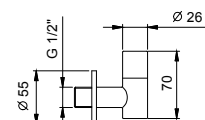

8434

Waste

- 1" 1/4
- pushing plug
- for washbasin without overflow
- for washbasin with overflow
- universal

N.B. complete finishing list in the section miscellaneous articles at the end of the pricelist

Chrome	91 02 8434
Matt Black	91 13 8434
Matt Gun Metal PVD	91 P5 8434
Matt British Gold PVD	91 P6 8434
Deep Black PVD	91 S1 8434
Mokka PVD	91 S5 8434
Brushed Steel Look PVD	91 92 8434

8435

Waste

- 1" 1/4
- for washbasin without overflow
- for washbasin with overflow
- unrestricted outlet
- universal

N.B. complete finishing list in the section miscellaneous articles at the end of the pricelist

Chrome	91 02 8435
Matt Black	91 13 8435
Matt Gun Metal PVD	91 P5 8435
Matt British Gold PVD	91 P6 8435
Deep Black PVD	91 S1 8435
Mokka PVD	91 S5 8435
Brushed Steel Look PVD	91 92 8435

9234

Bottle trap

- 1" 1/4
- for washbasin

N.B. complete finishing list in the section miscellaneous articles at the end of the pricelist

Chrome	91 02 9234
Matt Black	91 13 9234
Matt Gun Metal PVD	91 P5 9234
Matt British Gold PVD	91 P6 9234
Deep Black PVD	91 S1 9234
Mokka PVD	91 S5 9234
Brushed Steel Look PVD	91 92 9234

8364

Pair of filters

- with shutoff
- fully inspectable filter
- 1/2" inlet

N.B. complete finishing list in the section miscellaneous articles at the end of the pricelist

Chrome	91 02 8364
Matt Black	91 13 8364
Matt Gun Metal PVD	91 P5 8364
Matt British Gold PVD	91 P6 8364
Deep Black PVD	91 S1 8364
Mokka PVD	91 S5 8364
Brushed Steel Look PVD	91 92 8364