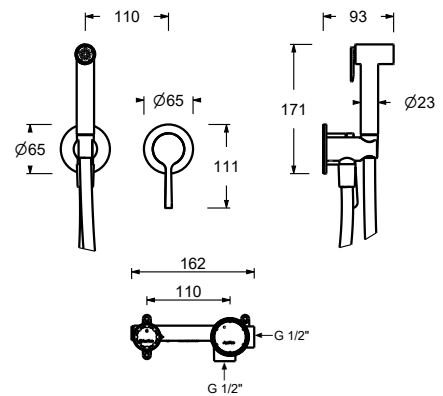

L957B

External piece

Chrome	58 02 L957B
Matt Black	58 13 L957B
Matt Gun Metal PVD	58 P5 L957B
Matt British Gold PVD	58 P6 L957B
Deep Black PVD	58 S1 L957B
Mokka PVD	58 S5 L957B
Brushed Steel Look PVD	58 92 L957B