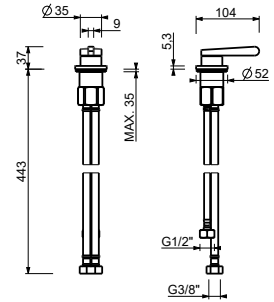

8436

lead \emptyset free

Washbasin spout

- h. 28 cm
- spout projection 18,5 cm
- flow restrictor 5 l/min at 3 bar
- 1/2" inlet

Chrome	24 02 8436
Matt Black	24 13 8436
Matt Gun Metal PVD	24 P5 8436
Matt British Gold PVD	24 P6 8436
Deep Black PVD	24 S1 8436
Mokka PVD	24 S5 8436
Brushed Steel Look PVD	24 92 8436