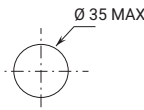

If the hole diameter is within MIN 33,5 mm - MAX 35 mm:

THERE IS NO NEED FOR THE COVER PLATE.

Mixers - ON/OFF buttons

3/4" shower thermostatic mixers with ON/OFF buttons and flow regulation are available with "single" plate, where thermostatic and buttons are integrated (H772B+H572A), or with thermostatic mixer and shut-off valves (with rosettes) orderable separately (H700B+H500A or H790B/H791B/H792B+H590A).