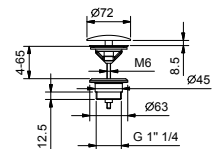

Waste

- 1" 1/4
- for washbasin without overflow
- for washbasin with overflow
- unrestricted outlet
- universal

N.B. complete finishing list in the section miscellaneous articles at the end of the pricelist

Chrome	91 02 8435
Matt Black	91 13 8435
Matt Gun Metal PVD	91 P5 8435
Matt British Gold PVD	91 P6 8435
Deep Black PVD	91 S1 8435
Mokka PVD	91 S5 8435
Brushed Steel Look PVD	91 92 8435