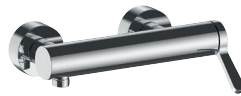

Wall-mount shower mixer

_1/2" inlets

L926
1 outlet