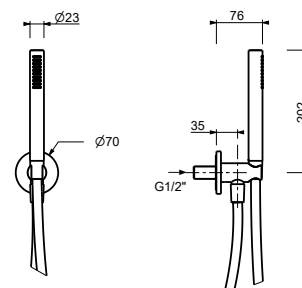

OPTIONAL: Built-in part for plasterboard

W046 91 00 W046

9237

Shower arm

- 45 cm long
- round backplate
- ceiling-mount
- 1/2" inlet

Chrome	86 02 9237
Matt Black	86 13 9237
Matt Gun Metal PVD	86 P5 9237
Matt British Gold PVD	86 P6 9237
Deep Black PVD	86 S1 9237
Mokka PVD	86 S5 9237
Brushed Steel Look PVD	86 92 9237

OPTIONAL: Built-in part for plasterboard

W046	91 00 W046
-------------	------------

8158

Shower set

- Round escutcheon Ø 70 mm thickness 7.5
- FIT handshower
- water plug with showerholder
- 150 cm PVC flexible
- 1/2" inlet

Chrome	86 02 8158
Matt Black	86 13 8158
Matt Gun Metal PVD	86 P5 8158
Matt British Gold PVD	86 P6 8158
Deep Black PVD	86 S1 8158
Mokka PVD	86 S5 8158
Brushed Steel Look PVD	86 92 8158

8093

Shower set

- Round escutcheon Ø 65 mm thickness 4
- FIT handshower
- water plug with showerholder
- 150 cm PVC flexible
- 1/2" inlet