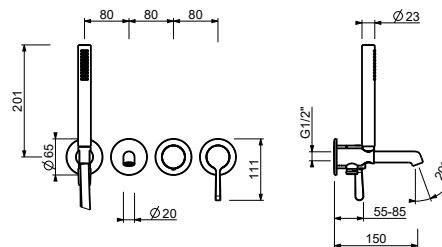

L920B

External piece

Chrome	58 02 L920B
Matt Black	58 13 L920B
Matt Gun Metal PVD	58 P5 L920B
Matt British Gold PVD	58 P6 L920B
Deep Black PVD	58 S1 L920B
Mokka PVD	58 S5 L920B
Brushed Steel Look PVD	58 92 L920B