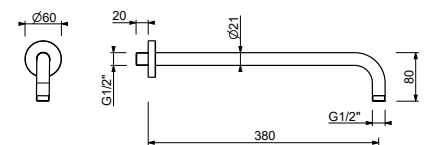

OPTIONAL: Built-in part for plasterboard

W046 91 00 W046

8124

Shower arm

- 40 cm long
- round backplate
- wall-mount
- 1/2" inlet

Chrome	86 02 8124
Matt Black	86 13 8124
Matt Gun Metal PVD	86 P5 8124
Matt British Gold PVD	86 P6 8124
Deep Black PVD	86 S1 8124
Mokka PVD	86 S5 8124
Brushed Steel Look PVD	86 92 8124