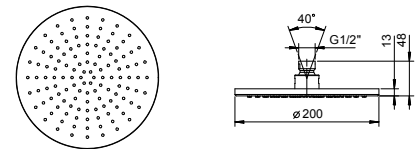

K073

Rain showerhead

- ACQUAFIT
- **Water functions:**
- 1st function: 240 anti - limestone nozzles
- Ø 30 cm
- base material: stainless steel
- check valve
- flow restrictor 14 l/min at 3 bar
- anti-lime scale system
- 1/2" inlet

NOTE: conditions necessary for the correct functioning: Min. Flow Rate: 12 l/min

Brilliant Stainless Steel	79 38 K073
Matt Black	79 13 K073
Matt Gun Metal PVD	79 P5 K073
Matt British Gold PVD	79 P6 K073
Deep Black PVD	79 S1 K073
Mokka PVD	79 S5 K073
Brushed Steel Look PVD	79 92 K073

8095

Rain showerhead

- Ø 20 cm
- base material: ABS
- flow restrictor 12 l/min at 3 bar
- anti-lime scale system
- 1/2" inlet
- check valve

NOTE: conditions necessary for the correct functioning: Min. Flow Rate: 10 l/min

Chrome	86 02 8095

8136

Rain showerhead

- Ø 20 cm
- base material: brass
- base material: stainless steel
- flow restrictor 12 l/min at 3 bar
- anti-lime scale system
- 1/2" inlet
- check valve

NOTE: conditions necessary for the correct functioning: Min. Flow Rate: 10 l/min

Chrome	86 02 8136
Matt Black	86 13 8136
Matt Gun Metal PVD	86 P5 8136
Matt British Gold PVD	86 P6 8136
Deep Black PVD	86 S1 8136
Mokka PVD	86 S5 8136
Brushed Steel Look PVD	86 92 8136