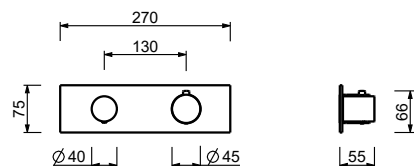

3/4" built-in thermostatic shower mixer

- handles
- **2-way** shut-off diverter with turning knob
- for horizontal installation only
- 3/4" inlets

G572B

External piece

Chrome	87 02 G572B
Matt Black	87 13 G572B
Matt Gun Metal PVD	87 P5 G572B
Matt British Gold PVD	87 P6 G572B
Deep Black PVD	87 S1 G572B
Mokka PVD	87 S5 G572B
Brushed Steel Look PVD	87 92 G572B