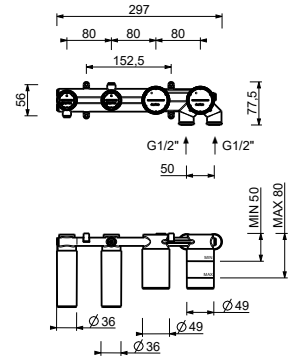

D220A

Built-in piece

44 00 D220A