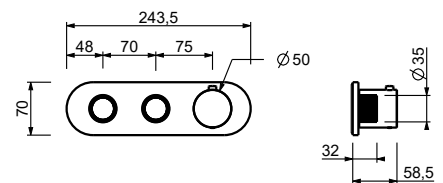

H772B

External piece

Chrome	87 02 H772B
Matt Gun Metal PVD	87 P5 H772B
Matt British Gold PVD	87 P6 H772B
Deep Black PVD	87 S1 H772B
Mokka PVD	87 S5 H772B
Brushed Steel Look PVD	87 92 H772B