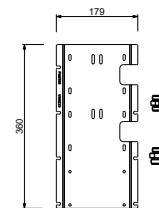

D491A

Built-in piece

19 00 D491A

W269

OPTIONAL - Easy Fix System

- plate and connections:
- for an easy both horizontal and vertical installation of the thermostatic mixers:
 - to install art- H500A / H590A - **1 outlet**
 - to install art- H500A / H590A - **2 outlets**