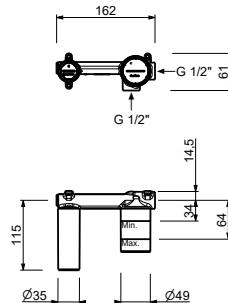

M111A

Built-in piece

44 00 M111A