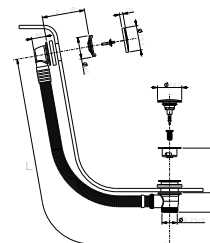

8402

Flush actuator plate GEBERIT

- base material: stainless steel
- projecting push-button controls
- with round controls
- without visible fixing system

N.B. complete finishing list in the section miscellaneous articles at the end of the pricelist
N.B. compatible ONLY WITH Geberit Sigma 8/Sigma 12

Brilliant Stainless Steel	91 38 8402
Matt Black	91 13 8402
Matt Gun Metal PVD	91 P5 8402
Matt British Gold PVD	91 P6 8402
Deep Black PVD	91 S1 8402
Mokka PVD	91 S5 8402
Brushed Steel Look PVD	91 92 8402

8403

Flush actuator plate GEBERIT

- base material: stainless steel
- flush fit controls
- with square controls
- without visible fixing system

N.B. complete finishing list in the section miscellaneous articles at the end of the pricelist
N.B. compatible ONLY WITH Geberit Sigma 8/Sigma 12

Brilliant Stainless Steel	91 38 8403
Matt Black	91 13 8403
Matt Gun Metal PVD	91 P5 8403
Matt British Gold PVD	91 P6 8403
Deep Black PVD	91 S1 8403
Mokka PVD	91 S5 8403
Brushed Steel Look PVD	91 92 8403

W216

Flush actuator plate TECE

- base material: stainless steel
- projecting push-button controls
- with round controls
- minimum depth: see installation instructions
- without visible fixing system

N.B. compatible ONLY WITH Tecebox Octa II

N.B. complete finishing list in the section miscellaneous articles at the end of the pricelist

Brilliant Stainless Steel	91 38 W216
Matt Black	91 13 W216
Matt Gun Metal PVD	91 P5 W216
Matt British Gold PVD	91 P6 W216
Deep Black PVD	91 S1 W216
Mokka PVD	91 S5 W216
Brushed Steel Look PVD	91 92 W216

W001

Bathtub drain

- WITH WASTE

N.B. complete finishing list in the section miscellaneous articles at the end of the pricelist