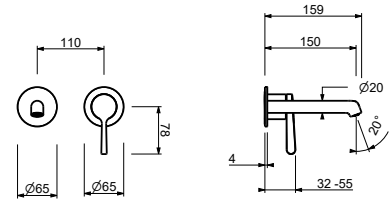

lead∅free

Wall-mount washbasin mixer

- spout projection 15 cm
- handle
- flow restrictor 5 l/min at 3 bar
- 1/2" inlets
- WITHOUT WASTE

L910B

External piece

Chrome	58 02 L910B
Matt Black	58 13 L910B
Matt Gun Metal PVD	58 P5 L910B
Matt British Gold PVD	58 P6 L910B
Deep Black PVD	58 S1 L910B
Mokka PVD	58 S5 L910B
Brushed Steel Look PVD	58 92 L910B