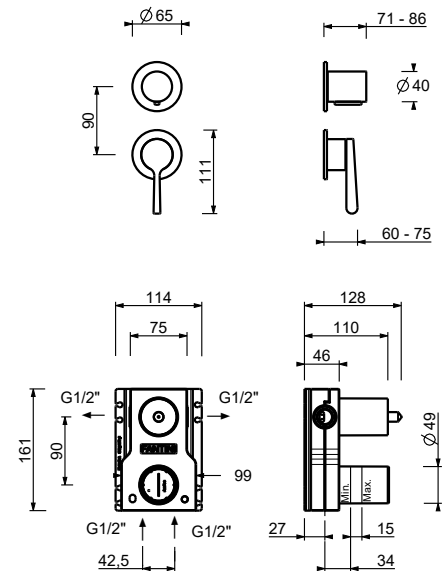

L981B

External piece

Chrome	58 02 L981B
Matt Black	58 13 L981B
Matt Gun Metal PVD	58 P5 L981B
Matt British Gold PVD	58 P6 L981B
Deep Black PVD	58 S1 L981B
Mokka PVD	58 S5 L981B
Brushed Steel Look PVD	58 92 L981B