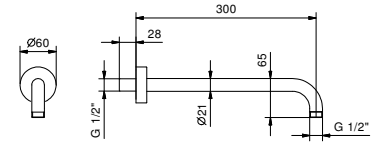

8027

Shower arm

- 30 cm long
- round backplate
- wall-mount
- 1/2" inlet

Chrome	86 02 8027
Matt Black	86 13 8027
Matt Gun Metal PVD	86 P5 8027
Matt British Gold PVD	86 P6 8027
Deep Black PVD	86 S1 8027
Mokka PVD	86 S5 8027
Brushed Steel Look PVD	86 92 8027

OPTIONAL: Built-in part for plasterboard

W046 91 00 W046

8137

Shower arm

- 35 cm long
- round backplate
- wall-mount
- 1/2" inlet

Chrome	86 02 8137
Matt Black	86 13 8137
Matt Gun Metal PVD	86 P5 8137
Matt British Gold PVD	86 P6 8137
Deep Black PVD	86 S1 8137
Mokka PVD	86 S5 8137
Brushed Steel Look PVD	86 92 8137