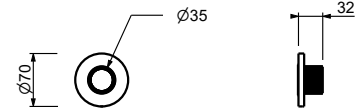

Stop valve

- ON/OFF button with flow rate adjustment **Screen-printing on handshower**
- soundproof
- for horizontal and vertical installation
- 1/2" inlets

H791B

External piece

Chrome	87 02 H791B
Matt Gun Metal PVD	87 P5 H791B
Matt British Gold PVD	87 P6 H791B
Deep Black PVD	87 S1 H791B
Mokka PVD	87 S5 H791B
Brushed Steel Look PVD	87 92 H791B