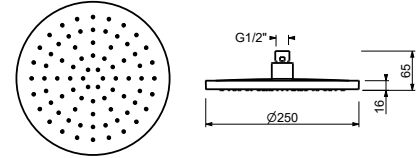

8157

Rain showerhead

- Ø 25 cm
- base material: ABS
- flow restrictor 9 l/min at 3 bar
- anti-lime scale system
- 1/2" inlet
- check valve

NOTE: conditions necessary for the correct functioning: Min. Flow Rate: 10 l/min