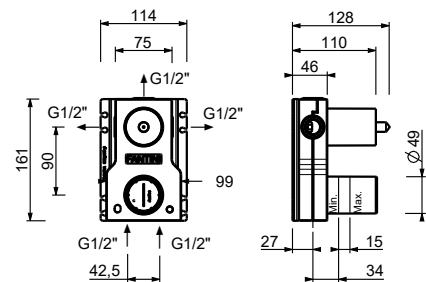

M587A

Built-in piece

44 00 M587A