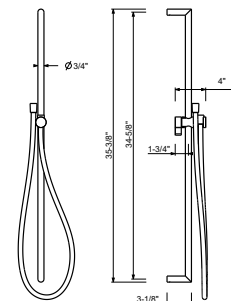

Shower rail

- 90 cm long
- 150 cm PVC flexible
- adjustable slider
- without water plug
- without handshower

Chrome	86 02 9247
Matt Black	86 13 9247
Matt Gun Metal PVD	86 P5 9247
Matt British Gold PVD	86 P6 9247
Deep Black PVD	86 S1 9247
Mokka PVD	86 S5 9247
Brushed Steel Look PVD	86 92 9247