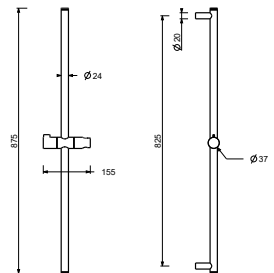

8145

Shower rail

- 60 cm long
- 150 cm PVC flexible
- adjustable slider
- without water plug
- without handshower

Chrome	86 02 8145
Matt Black	86 13 8145
Matt Gun Metal PVD	86 P5 8145
Matt British Gold PVD	86 P6 8145
Deep Black PVD	86 S1 8145
Mokka PVD	86 S5 8145
Brushed Steel Look PVD	86 92 8145

8096

Shower rail

- 87,5 cm long
- without water plug
- without handshower
- without flexible
- adjustable slider

Chrome	86 02 8096
--------	------------

9247

Shower rail

- 90 cm long
- 150 cm PVC flexible
- adjustable slider
- without water plug
- without handshower