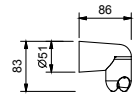

Q133

Fixed handshower holder

- connection for flexible with conical nut
- base material: brass
- 57 mm long

Chrome	90 02 Q133
Matt Black	90 13 Q133
Matt Gun Metal PVD	90 P5 Q133
Matt British Gold PVD	90 P6 Q133
Deep Black PVD	90 S1 Q133
Mokka PVD	90 S5 Q133
Brushed Steel Look PVD	90 92 Q133

0992

Adjustable handshower holder

- connection for flexible with conical nut

Chrome	90 02 0992