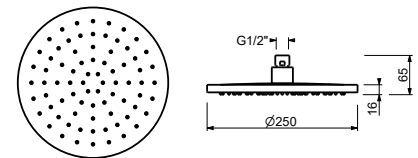

Chrome

86 02 8157

8159

Rain showerhead

- Ø 25 cm
- base material: brass
- flow restrictor 9 l/min at 3 bar
- anti-lime scale system
- 1/2" inlet
- check valve

NOTE: conditions necessary for the correct functioning: Min. Flow Rate: 10 l/min