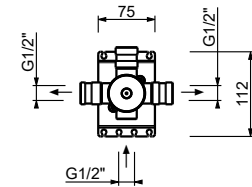

1/2" 2-way built-in diverter

- CYLINDRICAL handle
- **2-way** shut-off diverter with turning knob
- 1/2" inlet

G576B

External piece

Chrome	87 02 G576B
Matt Black	87 13 G576B
Matt Gun Metal PVD	87 P5 G576B
Matt British Gold PVD	87 P6 G576B
Deep Black PVD	87 S1 G576B
Mokka PVD	87 S5 G576B
Brushed Steel Look PVD	87 92 G576B