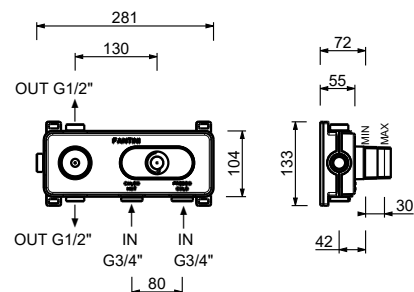

D372A

Built-in piece

19 00 D372A