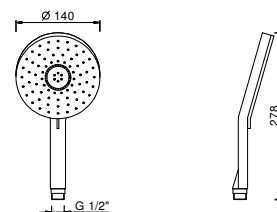

8929

Handshower

- DISCO
- base material: ABS
- Ø 13 cm
- 3 jets: 47 rain nozzles, 8 AIR POWER rain nozzles, 4 massage nozzles
- flow restrictor 12 l/min
- anti-lime scale system
- check valve

Chrome	90 02 8929
Matt Black	90 13 8929
Matt Gun Metal PVD	90 P5 8929
Matt British Gold PVD	90 P6 8929
Brushed Steel Look PVD	90 92 8929

8145

Shower rail

- 60 cm long
- 150 cm PVC flexible
- adjustable slider
- without water plug
- without handshower

Chrome	86 02 8145
Matt Black	86 13 8145
Matt Gun Metal PVD	86 P5 8145
Matt British Gold PVD	86 P6 8145
Deep Black PVD	86 S1 8145
Mokka PVD	86 S5 8145
Brushed Steel Look PVD	86 92 8145