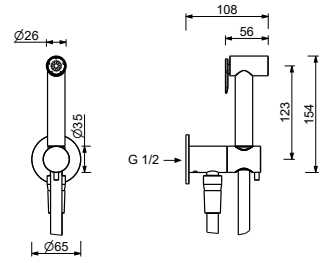

W291

Hydrobrush

- for WC cleaning
- water plug with showerholder
- stop valve
- round backplate
- 120 cm brass flexible hose

N.B. complete finishing list in the section miscellaneous articles at the end of the pricelist

Chrome	91 02 W291
Matt Black	91 13 W291
Matt Gun Metal PVD	91 P5 W291
Matt British Gold PVD	91 P6 W291
Deep Black PVD	91 S1 W291
Mokka PVD	91 S5 W291
Brushed Steel Look PVD	91 92 W291