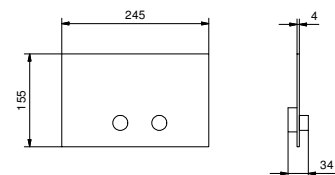

8402

Flush actuator plate GEBERIT

- base material: stainless steel
- projecting push-button controls
- with round controls
- without visible fixing system

N.B. complete finishing list in the section miscellaneous articles at the end of the pricelist
N.B. compatible ONLY WITH Geberit Sigma 8/Sigma 12

Brilliant Stainless Steel	91 38 8402
Matt Black	91 13 8402
Matt Gun Metal PVD	91 P5 8402
Matt British Gold PVD	91 P6 8402
Deep Black PVD	91 S1 8402
Mokka PVD	91 S5 8402
Brushed Steel Look PVD	91 92 8402

8403

Flush actuator plate GEBERIT

- base material: stainless steel
- flush fit controls
- with square controls
- without visible fixing system

N.B. complete finishing list in the section miscellaneous articles at the end of the pricelist
N.B. compatible ONLY WITH Geberit Sigma 8/Sigma 12

Brilliant Stainless Steel	91 38 8403
Matt Black	91 13 8403
Matt Gun Metal PVD	91 P5 8403
Matt British Gold PVD	91 P6 8403
Deep Black PVD	91 S1 8403
Mokka PVD	91 S5 8403
Brushed Steel Look PVD	91 92 8403

W216

Flush actuator plate TECE

- base material: stainless steel
- projecting push-button controls
- with round controls
- minimum depth: see installation instructions
- without visible fixing system

N.B. compatible ONLY WITH Tecebox Octa II

N.B. complete finishing list in the section miscellaneous articles at the end of the pricelist

Brilliant Stainless Steel	91 38 W216
Matt Black	91 13 W216
Matt Gun Metal PVD	91 P5 W216
Matt British Gold PVD	91 P6 W216
Deep Black PVD	91 S1 W216
Mokka PVD	91 S5 W216
Brushed Steel Look PVD	91 92 W216

W001

Bathtub drain

- WITH WASTE

N.B. complete finishing list in the section miscellaneous articles at the end of the pricelist