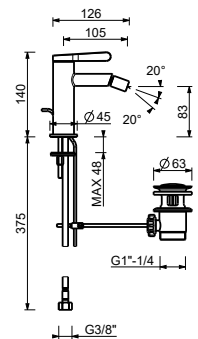

L908WF

Single-hole bidet mixer

- spout projection 10,5 cm
- handle
- flow restrictor 5 l/min at 3 bar
- articulated aerator
- flexible supply lines
- WITHOUT WASTE

Chrome	58 02 L908WF
Matt Black	58 13 L908WF
Matt Gun Metal PVD	58 P5 L908WF
Matt British Gold PVD	58 P6 L908WF
Deep Black PVD	58 S1 L908WF
Mokka PVD	58 S5 L908WF
Brushed Steel Look PVD	58 92 L908WF

L908F

Single-hole bidet mixer

- spout projection 10,5 cm
- handle
- flow restrictor 5 l/min at 3 bar
- articulated aerator
- flexible supply lines
- WITH WASTE

Chrome	58 02 L908F
Matt Black	58 13 L908F
Matt Gun Metal PVD	58 P5 L908F
Matt British Gold PVD	58 P6 L908F
Deep Black PVD	58 S1 L908F
Mokka PVD	58 S5 L908F
Brushed Steel Look PVD	58 92 L908F