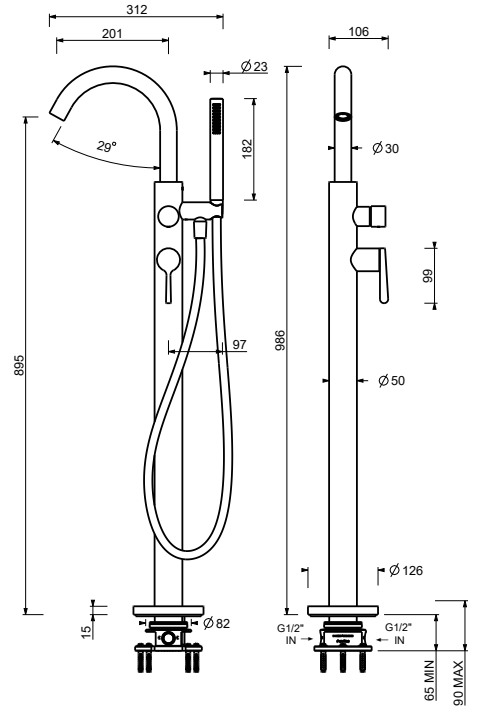

D220A

Built-in piece

44 00 D220A

Floor-mount bathtub mixer

- spout projection 20 cm
- handle
- open/close handle with flow and temperature control
- FIT handshower
- handshower holder
- 150 cm PVC flexible
- 1/2" inlets
- on foot

L980B

External piece

Chrome	58 02 L980B
Matt Black	58 13 L980B
Matt Gun Metal PVD	58 P5 L980B
Matt British Gold PVD	58 P6 L980B
Deep Black PVD	58 S1 L980B
Mokka PVD	58 S5 L980B
Brushed Steel Look PVD	58 92 L980B

R080A

Built-in piece

44 00 R080A

L965

Deck-mount bathtub mixer

- spout projection 20 cm
- handles
- 4-hole
- **2-way** diverter with turning knob
- FIT handshower
- 150 cm flexible
- 1/2" inlets
- flexible supply lines