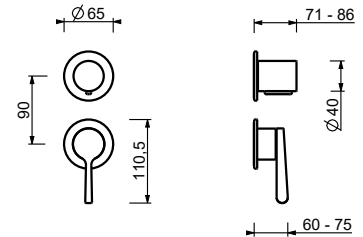

L989B

External piece

Chrome	58 02 L989B
Matt Black	58 13 L989B
Matt Gun Metal PVD	58 P5 L989B
Matt British Gold PVD	58 P6 L989B
Deep Black PVD	58 S1 L989B
Mokka PVD	58 S5 L989B
Brushed Steel Look PVD	58 92 L989B