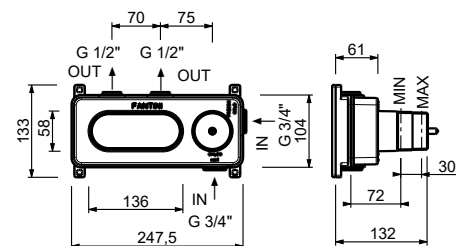

H572A

Built-in piece

44 00 H572A