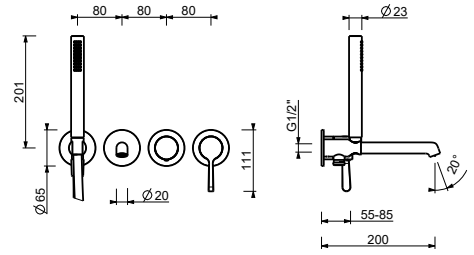

Built-in bathtub mixer

- spout projection 20 cm
- handle
- **2-way** diverter with turning knob
- FIT handshower
- water plug with showerholder
- 150 cm PVC flexible
- 1/2" inlets

L921B

External piece

Chrome	58 02 L921B
Matt Black	58 13 L921B
Matt Gun Metal PVD	58 P5 L921B
Matt British Gold PVD	58 P6 L921B
Deep Black PVD	58 S1 L921B
Mokka PVD	58 S5 L921B
Brushed Steel Look PVD	58 92 L921B