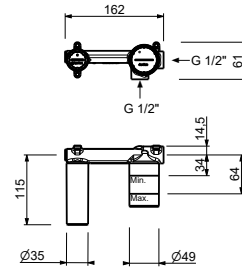

M111A

Built-in piece

44 00 M111A