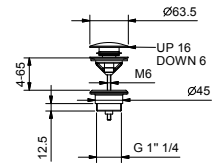

8434

Waste

- 1" 1/4
- pushing plug
- for washbasin without overflow
- for washbasin with overflow
- universal

N.B. complete finishing list in the section miscellaneous articles at the end of the pricelist

Chrome	91 02 8434
Matt Black	91 13 8434
Matt Gun Metal PVD	91 P5 8434
Matt British Gold PVD	91 P6 8434
Deep Black PVD	91 S1 8434
Mokka PVD	91 S5 8434
Brushed Steel Look PVD	91 92 8434