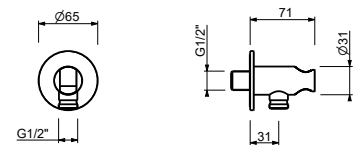

Water plug

- round backplate
- base material: brass
- fixed handshower holder
- connection for flexible with conical nut

Chrome	91 02 9323
Matt Black	91 13 9323
Matt Gun Metal PVD	91 P5 9323
Matt British Gold PVD	91 P6 9323
Deep Black PVD	91 S1 9323
Mokka PVD	91 S5 9323
Brushed Steel Look PVD	91 92 9323