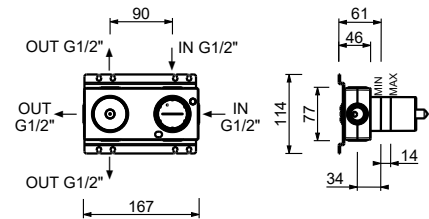

M687A

Built-in piece

44 00 M687A

Built-in shower mixer

- handles
- **2-way** diverter with turning knob
- FIT handshower
- water plug with showerholder
- 150 cm PVC flexible
- 1/2" inlets

L984B

External piece