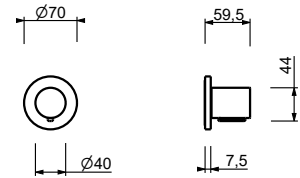

3/4" stop valve

- handle
- 90° ceramic cartridge
- 3/4" inlets
- soundproof

G490B

External piece

Chrome	87 02 G490B
Matt Gun Metal PVD	87 P5 G490B
Matt British Gold PVD	87 P6 G490B
Deep Black PVD	87 S1 G490B
Mokka PVD	87 S5 G490B
Brushed Steel Look PVD	87 92 G490B