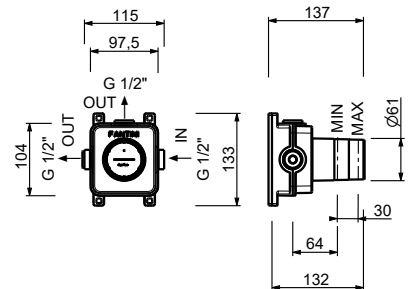

H590A

Built-in piece

44 00 H590A