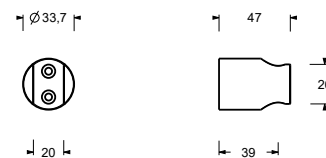

Chrome	90 02 9129
Matt Black	90 13 9129