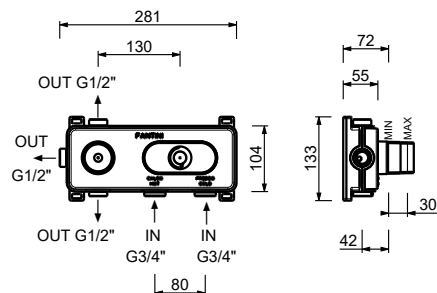

D373A

Built-in piece

19 00 D373A