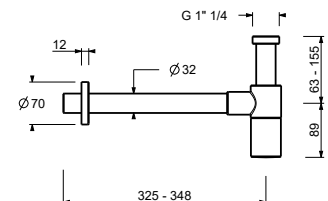

Bottle trap

- 1" 1/4
- for washbasin

N.B. complete finishing list in the section miscellaneous articles at the end of the pricelist

Chrome	91 02 9234
Matt Black	91 13 9234
Matt Gun Metal PVD	91 P5 9234
Matt British Gold PVD	91 P6 9234
Deep Black PVD	91 S1 9234
Mokka PVD	91 S5 9234
Brushed Steel Look PVD	91 92 9234