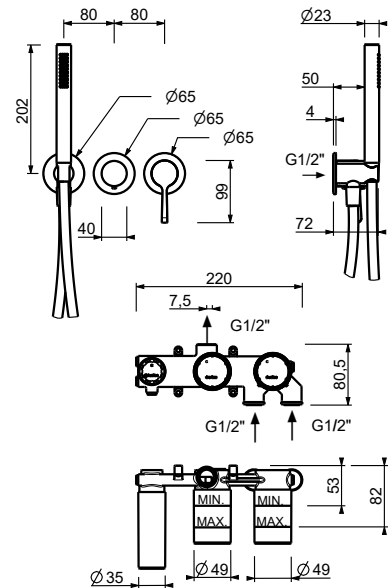

L984B

External piece

Chrome	58 02 L984B
Matt Black	58 13 L984B
Matt Gun Metal PVD	58 P5 L984B
Matt British Gold PVD	58 P6 L984B
Deep Black PVD	58 S1 L984B
Mokka PVD	58 S5 L984B
Brushed Steel Look PVD	58 92 L984B