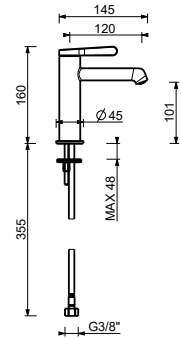

L904WF
WITHOUT WASTE

L904F
WITH WASTE

**Single-hole high washbasin mixer
- intermediate height**
_spout projection 14,5 cm

L905WF
WITHOUT WASTE

Single-hole high washbasin mixer
_spout projection 14,5 cm

L906WF
WITHOUT WASTE

L908WF
WITHOUT WASTE

L908F
WITH WASTE

Deck mounted mixer

L995

Washbasin spout
_spout projection 18,5 cm

8436

Wall-mount washbasin spout
_spout projection 15 cm

Z664

Wall-mount washbasin spout
_spout projection 20 cm

Z408

HYDROSPRAY / HYDROBRUSH

Hydro spray

L957B+M111A

Hydrobrush

W291

L904WF
lead \emptyset free

Single-hole washbasin mixer

- spout projection 12 cm
- handle
- flow restrictor 5 l/min at 3 bar
- flexible supply lines
- WITHOUT WASTE

Chrome	58 02 L904WF
Matt Black	58 13 L904WF
Matt Gun Metal PVD	58 P5 L904WF
Matt British Gold PVD	58 P6 L904WF
Deep Black PVD	58 S1 L904WF
Mokka PVD	58 S5 L904WF
Brushed Steel Look PVD	58 92 L904WF