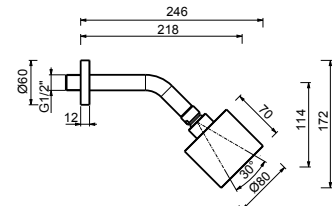

- Chrome 86 02 8147
- Matt Black 86 13 8147
- Matt Gun Metal PVD 86 P5 8147
- Matt British Gold PVD 86 P6 8147
- Deep Black PVD 86 S1 8147
- Mokka PVD 86 S5 8147
- Brushed Steel Look PVD 86 92 8147