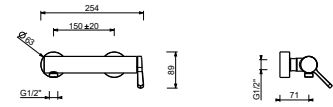

L926

Wall-mount shower mixer

- without shower set
- handle
- 1/2" inlets

Chrome	58 02 L926
Matt Black	58 13 L926
Matt Gun Metal PVD	58 P5 L926
Matt British Gold PVD	58 P6 L926
Deep Black PVD	58 S1 L926
Mokka PVD	58 S5 L926
Brushed Steel Look PVD	58 92 L926