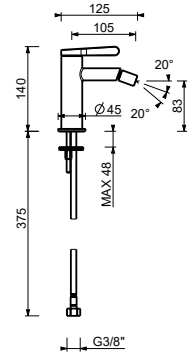

Z408

lead \emptyset free

Wall-mount washbasin spout

- spout projection 20 cm
- flow restrictor 5 l/min at 3 bar
- 1/2" inlet

Chrome	58 02 Z408
Matt Black	58 13 Z408
Matt Gun Metal PVD	58 P5 Z408
Matt British Gold PVD	58 P6 Z408
Deep Black PVD	58 S1 Z408
Mokka PVD	58 S5 Z408
Brushed Steel Look PVD	58 92 Z408

L908WF

Single-hole bidet mixer

- spout projection 10,5 cm
- handle
- flow restrictor 5 l/min at 3 bar
- articulated aerator
- flexible supply lines
- WITHOUT WASTE

Chrome	58 02 L908WF
Matt Black	58 13 L908WF
Matt Gun Metal PVD	58 P5 L908WF
Matt British Gold PVD	58 P6 L908WF
Deep Black PVD	58 S1 L908WF
Mokka PVD	58 S5 L908WF
Brushed Steel Look PVD	58 92 L908WF