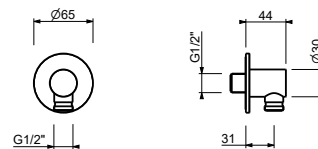

7034

Water plug

- round backplate
- base material: brass
- without shower holder

Chrome	91 02 7034
Matt Black	91 13 7034
Matt Gun Metal PVD	91 P5 7034
Matt British Gold PVD	91 P6 7034
Deep Black PVD	91 S1 7034
Mokka PVD	91 S5 7034
Brushed Steel Look PVD	91 92 7034

9349