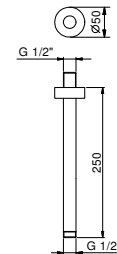

OPTIONAL: Built-in part for plasterboard

W046 91 00 W046

9236

Shower arm

- 25 cm long
- round backplate
- ceiling-mount
- 1/2" inlet

Chrome	86 02 9236
Matt Black	86 13 9236
Matt Gun Metal PVD	86 P5 9236
Matt British Gold PVD	86 P6 9236
Deep Black PVD	86 S1 9236
Mokka PVD	86 S5 9236
Brushed Steel Look PVD	86 92 9236