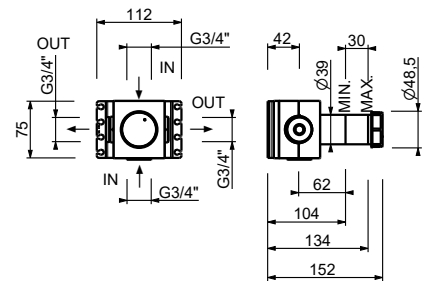

D491A

Built-in piece

19 00 D491A