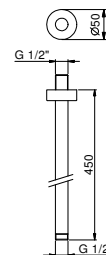

OPTIONAL: Built-in part for plasterboard

W046 91 00 W046

9237

Shower arm

- 45 cm long
- round backplate
- ceiling-mount
- 1/2" inlet

Chrome	86 02 9237
Matt Black	86 13 9237
Matt Gun Metal PVD	86 P5 9237
Matt British Gold PVD	86 P6 9237
Deep Black PVD	86 S1 9237
Mokka PVD	86 S5 9237
Brushed Steel Look PVD	86 92 9237

OPTIONAL: Built-in part for plasterboard

W046	91 00 W046
-------------	------------

8158

Shower set

- Round escutcheon Ø 70 mm thickness 7.5
- FIT handshower
- water plug with showerholder
- 150 cm PVC flexible
- 1/2" inlet