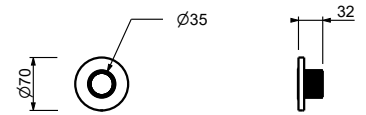

44 00 H500A

Stop valve

- ON/OFF button with flow rate adjustment **Screen-printing on showerhead**
- soundproof
- for horizontal and vertical installation
- 1/2" inlets

H790B

External piece

Chrome	87 02 H790B
Matt Gun Metal PVD	87 P5 H790B
Matt British Gold PVD	87 P6 H790B
Deep Black PVD	87 S1 H790B
Mokka PVD	87 S5 H790B
Brushed Steel Look PVD	87 92 H790B