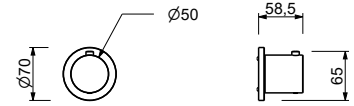

3/4" built-in thermostatic shower mixer

- handle
- 3/4" inlets
- soundproof
- without stop valve **to be ordered separately**

N.B. The mixer must always be purchased with a 3/4" or 1/2" shut-off valve

H700B

External piece

Chrome	87 02 H700B
Matt Gun Metal PVD	87 P5 H700B
Matt British Gold PVD	87 P6 H700B
Deep Black PVD	87 S1 H700B
Mokka PVD	87 S5 H700B
Brushed Steel Look PVD	87 92 H700B