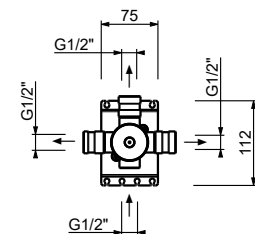

D377A

Built-in piece

19 00 D377A

K073

Rain showerhead

- ACQUAFIT
- Water functions:**
- 1st function: 240 anti - limestone nozzles
- Ø 30 cm
- base material: stainless steel
- check valve
- flow restrictor 14 l/min at 3 bar
- anti-lime scale system
- 1/2" inlet