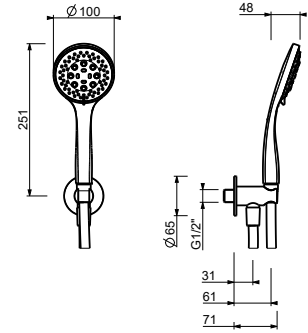

OPTIONAL: Built-in part for plasterboard

W046	91 00 W046
-------------	------------

8158

Shower set

- Round escutcheon Ø 70 mm thickness 7.5
- FIT handshower
- water plug with showerholder
- 150 cm PVC flexible
- 1/2" inlet

Chrome	86 02 8158
Matt Black	86 13 8158
Matt Gun Metal PVD	86 P5 8158
Matt British Gold PVD	86 P6 8158
Deep Black PVD	86 S1 8158
Mokka PVD	86 S5 8158
Brushed Steel Look PVD	86 92 8158

8093

Shower set

- Round escutcheon Ø 65 mm thickness 4
- FIT handshower
- water plug with showerholder
- 150 cm PVC flexible
- 1/2" inlet

Chrome	86 02 8093
Matt Black	86 13 8093
Matt Gun Metal PVD	86 P5 8093
Matt British Gold PVD	86 P6 8093
Deep Black PVD	86 S1 8093
Mokka PVD	86 S5 8093
Brushed Steel Look PVD	86 92 8093

8151

Shower set

- Round escutcheon \varnothing 65 mm thickness 4
- DISCO handshower \varnothing 10 cm
- water plug with showerholder
- 150 cm PVC flexible
- 1/2" inlet

Chrome	86 02 8151
Matt Black	86 13 8151
Matt Gun Metal PVD	86 P5 8151
Matt British Gold PVD	86 P6 8151
Brushed Steel Look PVD	86 92 8151

8152

Shower set

- Round escutcheon \varnothing 65 mm thickness 4
- DISCO handshower \varnothing 13 cm
- water plug with showerholder
- 150 cm PVC flexible
- 1/2" inlet