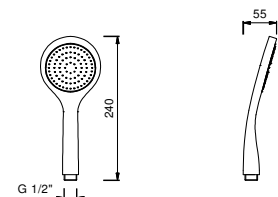

Handshower

- DISCO
- base material: ABS
- $\varnothing$ 10 cm
- round lever
- flow restrictor 9 l/min
- anti-lime scale system
- check valve

Chrome	90 02 8914