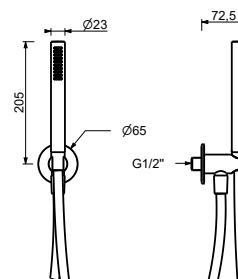

OPTIONAL: Built-in part for plasterboard

W046	91 00 W046
-------------	------------

8158

Shower set

- Round escutcheon Ø 70 mm thickness 7.5
- FIT handshower
- water plug with showerholder
- 150 cm PVC flexible
- 1/2" inlet

Chrome	86 02 8158
Matt Black	86 13 8158
Matt Gun Metal PVD	86 P5 8158
Matt British Gold PVD	86 P6 8158
Deep Black PVD	86 S1 8158
Mokka PVD	86 S5 8158
Brushed Steel Look PVD	86 92 8158

8093

Shower set

- Round escutcheon Ø 65 mm thickness 4
- FIT handshower
- water plug with showerholder
- 150 cm PVC flexible
- 1/2" inlet

Chrome	86 02 8093
Matt Black	86 13 8093
Matt Gun Metal PVD	86 P5 8093
Matt British Gold PVD	86 P6 8093
Deep Black PVD	86 S1 8093
Mokka PVD	86 S5 8093
Brushed Steel Look PVD	86 92 8093

8151

Shower set

- Round escutcheon \varnothing 65 mm thickness 4
- DISCO handshower \varnothing 10 cm
- water plug with showerholder
- 150 cm PVC flexible
- 1/2" inlet