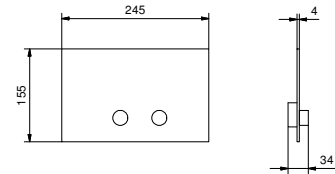

8402

Flush actuator plate GEBERIT

- base material: stainless steel
- projecting push-button controls
- with round controls
- without visible fixing system

N.B. complete finishing list in the section miscellaneous articles at the end of the pricelist
N.B. compatible ONLY WITH Geberit Sigma 8/Sigma 12

Brilliant Stainless Steel	91 38 8402
Matt Black	91 13 8402
Matt Gun Metal PVD	91 P5 8402
Matt British Gold PVD	91 P6 8402
Deep Black PVD	91 S1 8402
Mokka PVD	91 S5 8402
Brushed Steel Look PVD	91 92 8402

8403

Flush actuator plate GEBERIT

- base material: stainless steel
- flush fit controls
- with square controls
- without visible fixing system

N.B. complete finishing list in the section miscellaneous articles at the end of the pricelist
N.B. compatible ONLY WITH Geberit Sigma 8/Sigma 12

Brilliant Stainless Steel	91 38 8403
Matt Black	91 13 8403
Matt Gun Metal PVD	91 P5 8403
Matt British Gold PVD	91 P6 8403
Deep Black PVD	91 S1 8403
Mokka PVD	91 S5 8403
Brushed Steel Look PVD	91 92 8403

W216

Flush actuator plate TECE

- base material: stainless steel
- projecting push-button controls
- with round controls
- minimum depth: see installation instructions
- without visible fixing system

N.B. compatible ONLY WITH Tecebox Octa II

N.B. complete finishing list in the section miscellaneous articles at the end of the pricelist

Brilliant Stainless Steel	91 38 W216
Matt Black	91 13 W216
Matt Gun Metal PVD	91 P5 W216
Matt British Gold PVD	91 P6 W216
Deep Black PVD	91 S1 W216
Mokka PVD	91 S5 W216
Brushed Steel Look PVD	91 92 W216

W001

Bathtub drain

- WITH WASTE

N.B. complete finishing list in the section miscellaneous articles at the end of the pricelist