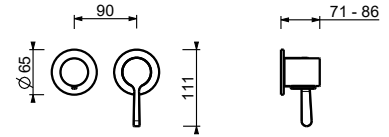

Built-in shower mixer

- handles
- with rosaces
- **2-way** diverter with turning knob
- 1/2" inlets
- soundproof
- for horizontal installation only

L981B

External piece

Chrome	58 02 L981B
Matt Black	58 13 L981B
Matt Gun Metal PVD	58 P5 L981B
Matt British Gold PVD	58 P6 L981B
Deep Black PVD	58 S1 L981B
Mokka PVD	58 S5 L981B
Brushed Steel Look PVD	58 92 L981B