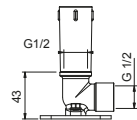

OPTIONAL: Built-in part for plasterboard

W046 91 00 W046