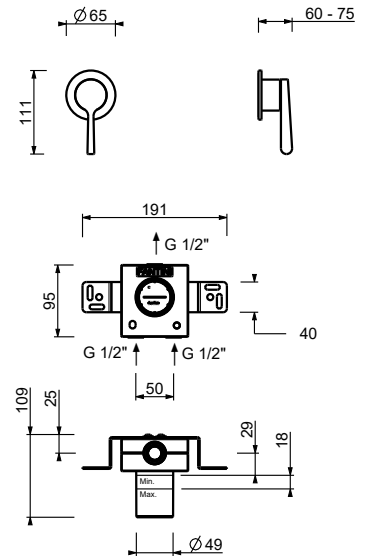

Built-in shower mixer

- handle
- no. 1 1/2" outlet
- 1/2" inlets
- soundproof

L963B

External piece

Chrome	58 02 L963B
Matt Black	58 13 L963B
Matt Gun Metal PVD	58 P5 L963B
Matt British Gold PVD	58 P6 L963B
Deep Black PVD	58 S1 L963B
Mokka PVD	58 S5 L963B
Brushed Steel Look PVD	58 92 L963B