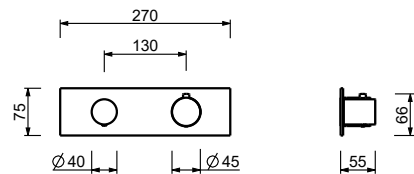

G573B

External piece

Chrome	87 02 G573B
Matt Black	87 13 G573B
Matt Gun Metal PVD	87 P5 G573B
Matt British Gold PVD	87 P6 G573B
Deep Black PVD	87 S1 G573B
Mokka PVD	87 S5 G573B
Brushed Steel Look PVD	87 92 G573B