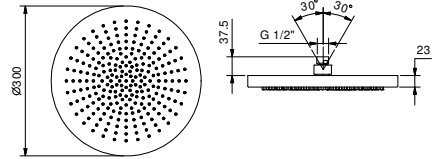

K073

Rain showerhead

- ACQUAFIT
- **Water functions:**
- 1st function: 240 anti - limestone nozzles
- Ø 30 cm
- base material: stainless steel
- check valve
- flow restrictor 14 l/min at 3 bar
- anti-lime scale system
- 1/2" inlet

NOTE: conditions necessary for the correct functioning: Min. Flow Rate: 12 l/min

Brilliant Stainless Steel	79 38 K073
Matt Black	79 13 K073
Matt Gun Metal PVD	79 P5 K073
Matt British Gold PVD	79 P6 K073
Deep Black PVD	79 S1 K073
Mokka PVD	79 S5 K073
Brushed Steel Look PVD	79 92 K073

8095

Rain showerhead

- Ø 20 cm
- base material: ABS
- flow restrictor 12 l/min at 3 bar
- anti-lime scale system
- 1/2" inlet
- check valve

NOTE: conditions necessary for the correct functioning: Min. Flow Rate: 10 l/min