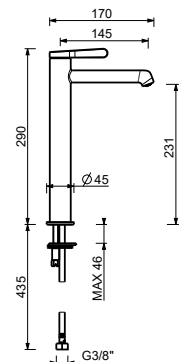

L904WF
WITHOUT WASTE

L904F
WITH WASTE

**Single-hole high washbasin mixer
- intermediate height**
_spout projection 14,5 cm

L905WF
WITHOUT WASTE

Single-hole high washbasin mixer
_spout projection 14,5 cm

L906WF
WITHOUT WASTE

Single-hole washbasin mixer

- spout projection 12 cm
- handle
- flow restrictor 5 l/min at 3 bar
- flexible supply lines
- WITHOUT WASTE

Chrome	58 02 L904WF
Matt Black	58 13 L904WF
Matt Gun Metal PVD	58 P5 L904WF
Matt British Gold PVD	58 P6 L904WF
Deep Black PVD	58 S1 L904WF
Mokka PVD	58 S5 L904WF
Brushed Steel Look PVD	58 92 L904WF

L905WF
lead \emptyset free

Single-hole high washbasin mixer

- h. 22,5 cm
- spout projection 14,5 cm
- handle
- flow restrictor 5 l/min at 3 bar
- flexible supply lines
- WITHOUT WASTE

Chrome	58 02 L905WF
Matt Black	58 13 L905WF
Matt Gun Metal PVD	58 P5 L905WF
Matt British Gold PVD	58 P6 L905WF
Deep Black PVD	58 S1 L905WF
Mokka PVD	58 S5 L905WF
Brushed Steel Look PVD	58 92 L905WF

L906WF
lead \emptyset free

Single-hole high washbasin mixer

- spout projection 14,5 cm
- handle
- flow restrictor 5 l/min at 3 bar
- flexible supply lines
- WITHOUT WASTE

Chrome	58 02 L906WF
Matt Black	58 13 L906WF
Matt Gun Metal PVD	58 P5 L906WF
Matt British Gold PVD	58 P6 L906WF
Deep Black PVD	58 S1 L906WF
Mokka PVD	58 S5 L906WF
Brushed Steel Look PVD	58 92 L906WF