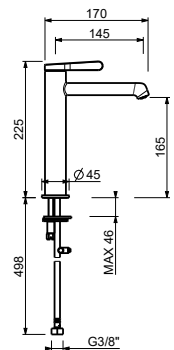

L904WF
WITHOUT WASTE

L904F
WITH WASTE

**Single-hole high washbasin mixer
- intermediate height**
_spout projection 14,5 cm

L905WF
WITHOUT WASTE

Single-hole high washbasin mixer
_spout projection 14,5 cm

L906WF
WITHOUT WASTE

Single-hole washbasin mixer

- spout projection 12 cm
- handle
- flow restrictor 5 l/min at 3 bar
- flexible supply lines
- WITHOUT WASTE

Chrome	58 02 L904WF
Matt Black	58 13 L904WF
Matt Gun Metal PVD	58 P5 L904WF
Matt British Gold PVD	58 P6 L904WF
Deep Black PVD	58 S1 L904WF
Mokka PVD	58 S5 L904WF
Brushed Steel Look PVD	58 92 L904WF

L904F
lead \emptyset free

Single-hole washbasin mixer

- spout projection 12 cm
- handle
- flow restrictor 5 l/min at 3 bar
- flexible supply lines
- WITH WASTE

Chrome	58 02 L904F
Matt Black	58 13 L904F
Matt Gun Metal PVD	58 P5 L904F
Matt British Gold PVD	58 P6 L904F
Deep Black PVD	58 S1 L904F
Mokka PVD	58 S5 L904F
Brushed Steel Look PVD	58 92 L904F

L905WF
lead \emptyset free

Single-hole high washbasin mixer

- h. 22,5 cm
- spout projection 14,5 cm
- handle
- flow restrictor 5 l/min at 3 bar
- flexible supply lines
- WITHOUT WASTE

Chrome	58 02 L905WF
Matt Black	58 13 L905WF
Matt Gun Metal PVD	58 P5 L905WF
Matt British Gold PVD	58 P6 L905WF
Deep Black PVD	58 S1 L905WF
Mokka PVD	58 S5 L905WF
Brushed Steel Look PVD	58 92 L905WF