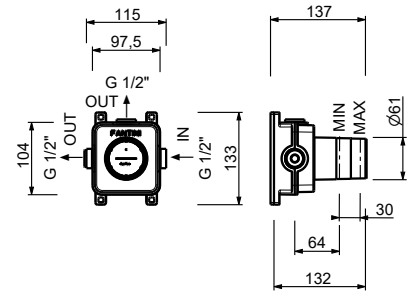

Stop valve

- ON/OFF button with flow rate adjustment **Screen-printing on handshower**
- soundproof
- for horizontal and vertical installation
- 1/2" inlets

H791B

External piece

Chrome	87 02 H791B
Matt Gun Metal PVD	87 P5 H791B
Matt British Gold PVD	87 P6 H791B
Deep Black PVD	87 S1 H791B
Mokka PVD	87 S5 H791B
Brushed Steel Look PVD	87 92 H791B

H590A

Built-in piece

44 00 H590A