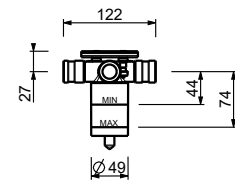

1/2" 2-way built-in diverter

- CYLINDRICAL handle
- **2-way** shut-off diverter with turning knob
- 1/2" inlet

G576B

External piece

Chrome	87 02 G576B
Matt Black	87 13 G576B
Matt Gun Metal PVD	87 P5 G576B
Matt British Gold PVD	87 P6 G576B
Deep Black PVD	87 S1 G576B
Mokka PVD	87 S5 G576B
Brushed Steel Look PVD	87 92 G576B