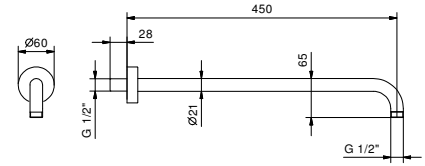

OPTIONAL: Built-in part for plasterboard

W046 91 00 W046

8028

Shower arm

- 45 cm long
- round backplate
- wall-mount
- 1/2" inlet

Chrome	86 02 8028
Matt Black	86 13 8028
Matt Gun Metal PVD	86 P5 8028
Matt British Gold PVD	86 P6 8028
Deep Black PVD	86 S1 8028
Mokka PVD	86 S5 8028
Brushed Steel Look PVD	86 92 8028