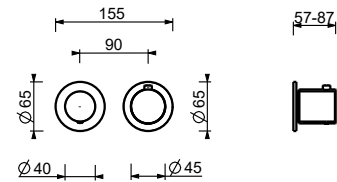

1/2" built-in thermostatic shower mixer

- handles
- with rosaces
- **2-way** diverter with turning knob
- 1/2" inlets
- soundproof
- for horizontal installation only

G423B

External piece

Chrome	87 02 G423B
Matt Black	87 13 G423B
Matt Gun Metal PVD	87 P5 G423B
Matt British Gold PVD	87 P6 G423B
Deep Black PVD	87 S1 G423B
Mokka PVD	87 S5 G423B
Brushed Steel Look PVD	87 92 G423B