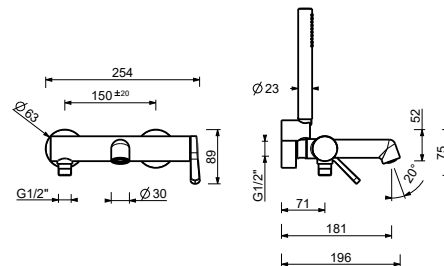

_interasse bocca 20 cm

L945

L915

Wall-mount bathtub mixer

- spout projection 18 cm
- handle
- **2-way** diverter
- FIT handshower
- handshower holder
- 150 cm PVC flexible

Chrome	58 02 L915
Matt Black	58 13 L915
Matt Gun Metal PVD	58 P5 L915
Matt British Gold PVD	58 P6 L915
Deep Black PVD	58 S1 L915
Mokka PVD	58 S5 L915
Brushed Steel Look PVD	58 92 L915