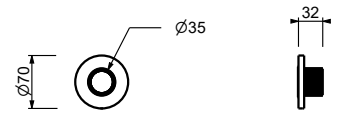

H792B

External piece

Chrome	87 02 H792B
Matt Gun Metal PVD	87 P5 H792B
Matt British Gold PVD	87 P6 H792B
Deep Black PVD	87 S1 H792B
Mokka PVD	87 S5 H792B
Brushed Steel Look PVD	87 92 H792B