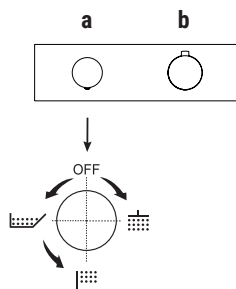

The built-in 3/4" thermostatic shower mixer is available:

- **art. G572B+D372A** - 2 outlets

- **art. G573B+D373A** - 3 outlets

EXAMPLE:

art. G573B+D373A

a) shut-off rotating diverter - By rotating the diverter knob from centre to right clockwise, one opens the first outlet, shuts off at the centre and rotating left opens the second and third outlets in a sequence.

b) temperature control.

Base material: BRASS

Finishing:

02 Chrome

13 Matt Black (RAL 9005)

P5 Matt Gun Metal PVD

P6 Matt British Gold PVD

S1 Deep Black PVD

S5 Mokka PVD

92 Brushed Steel Look PVD

* For spare parts, accessories, miscellaneous items and extensions please refer to specific pricelist sections