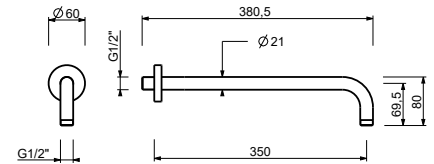

OPTIONAL: Built-in part for plasterboard

W046 91 00 W046

8137

Shower arm

- 35 cm long
- round backplate
- wall-mount
- 1/2" inlet

Chrome	86 02 8137
Matt Black	86 13 8137
Matt Gun Metal PVD	86 P5 8137
Matt British Gold PVD	86 P6 8137
Deep Black PVD	86 S1 8137
Mokka PVD	86 S5 8137
Brushed Steel Look PVD	86 92 8137