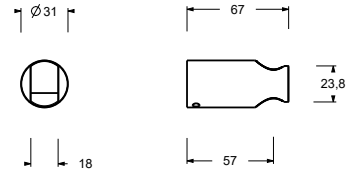

Q133

Fixed handshower holder

- connection for flexible with conical nut
- base material: brass
- 57 mm long

Chrome	90 02 Q133
Matt Black	90 13 Q133
Matt Gun Metal PVD	90 P5 Q133
Matt British Gold PVD	90 P6 Q133
Deep Black PVD	90 S1 Q133
Mokka PVD	90 S5 Q133
Brushed Steel Look PVD	90 92 Q133

0992

Adjustable handshower holder

- connection for flexible with conical nut

Chrome	90 02 0992