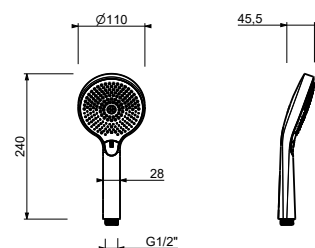

Z674

Handshower

- DISCO
- base material: ABS
- Ø 11 cm
- 3 jets: rain, tonic jet, massage
- flow restrictor 12 l/min
- anti-lime scale system
- check valve

Chrome	90 02 Z674
Matt Black	90 13 Z674
Matt Gun Metal PVD	90 P5 Z674
Matt British Gold PVD	90 P6 Z674
Brushed Steel Look PVD	90 92 Z674