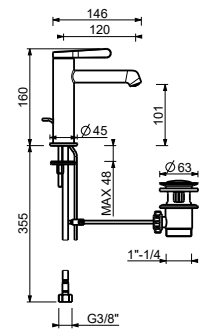

L904F
lead $\emptyset$ free

Single-hole washbasin mixer

- spout projection 12 cm
- handle
- flow restrictor 5 l/min at 3 bar
- flexible supply lines
- WITH WASTE

Chrome	58 02 L904F
Matt Black	58 13 L904F
Matt Gun Metal PVD	58 P5 L904F
Matt British Gold PVD	58 P6 L904F
Deep Black PVD	58 S1 L904F
Mokka PVD	58 S5 L904F
Brushed Steel Look PVD	58 92 L904F