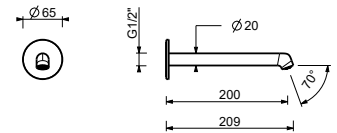

L908WF

Single-hole bidet mixer

- spout projection 10,5 cm
- handle
- flow restrictor 5 l/min at 3 bar
- articulated aerator
- flexible supply lines
- WITHOUT WASTE

Chrome	58 02 L908WF
Matt Black	58 13 L908WF
Matt Gun Metal PVD	58 P5 L908WF
Matt British Gold PVD	58 P6 L908WF
Deep Black PVD	58 S1 L908WF
Mokka PVD	58 S5 L908WF
Brushed Steel Look PVD	58 92 L908WF