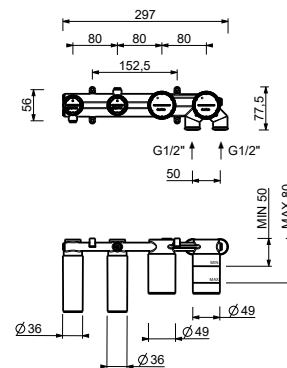

D220A

Built-in piece

44 00 D220A