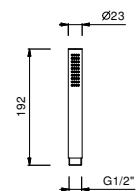

Handshower

- FIT
- base material: brass
- base material: stainless steel
- flow restrictor 9 l/min
- anti-lime scale system
- check valve

Chrome	90 02 8783
Matt Black	90 13 8783
Matt Gun Metal PVD	90 P5 8783
Matt British Gold PVD	90 P6 8783
Deep Black PVD	90 S1 8783
Mokka PVD	90 S5 8783
Brushed Steel Look PVD	90 92 8783