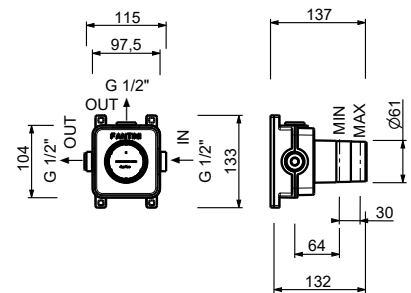

H590A

Built-in piece

44 00 H590A