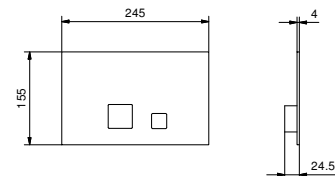

8402

Flush actuator plate GEBERIT

- base material: stainless steel
- projecting push-button controls
- with round controls
- without visible fixing system

N.B. complete finishing list in the section miscellaneous articles at the end of the pricelist
N.B. compatible ONLY WITH Geberit Sigma 8/Sigma 12

Brilliant Stainless Steel	91 38 8402
Matt Black	91 13 8402
Matt Gun Metal PVD	91 P5 8402
Matt British Gold PVD	91 P6 8402
Deep Black PVD	91 S1 8402
Mokka PVD	91 S5 8402
Brushed Steel Look PVD	91 92 8402

8403

Flush actuator plate GEBERIT

- base material: stainless steel
- flush fit controls
- with square controls
- without visible fixing system

N.B. complete finishing list in the section miscellaneous articles at the end of the pricelist
N.B. compatible ONLY WITH Geberit Sigma 8/Sigma 12

Brilliant Stainless Steel	91 38 8403
Matt Black	91 13 8403
Matt Gun Metal PVD	91 P5 8403
Matt British Gold PVD	91 P6 8403
Deep Black PVD	91 S1 8403
Mokka PVD	91 S5 8403
Brushed Steel Look PVD	91 92 8403

W216

Flush actuator plate TECE

- base material: stainless steel
- projecting push-button controls
- with round controls
- minimum depth: see installation instructions
- without visible fixing system

N.B. compatible ONLY WITH Tecebox Octa II

N.B. complete finishing list in the section miscellaneous articles at the end of the pricelist

Brilliant Stainless Steel	91 38 W216
Matt Black	91 13 W216
Matt Gun Metal PVD	91 P5 W216
Matt British Gold PVD	91 P6 W216
Deep Black PVD	91 S1 W216
Mokka PVD	91 S5 W216
Brushed Steel Look PVD	91 92 W216

W001

Bathtub drain

- WITH WASTE

N.B. complete finishing list in the section miscellaneous articles at the end of the pricelist