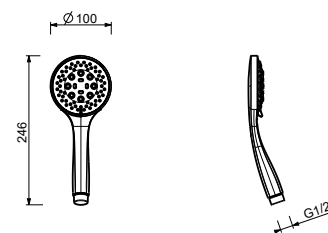

Chrome	90 02 8914
--------	------------

Z348

Handshower

- DISCO
- base material: ABS
- Ø 10 cm
- 3 jets: rain, tonic jet, massage
- flow restrictor 12 l/min
- anti-lime scale system
- check valve

Chrome	90 02 Z348
Matt Black	90 13 Z348
Matt Gun Metal PVD	90 P5 Z348
Matt British Gold PVD	90 P6 Z348
Brushed Steel Look PVD	90 92 Z348