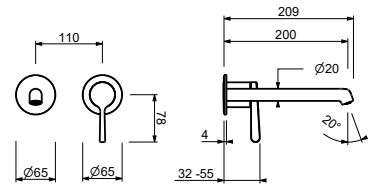

L913B

External piece

Chrome	58 02 L913B
Matt Black	58 13 L913B
Matt Gun Metal PVD	58 P5 L913B
Matt British Gold PVD	58 P6 L913B
Deep Black PVD	58 S1 L913B
Mokka PVD	58 S5 L913B
Brushed Steel Look PVD	58 92 L913B