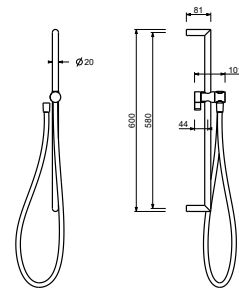

8929

Handshower

- DISCO
- base material: ABS
- Ø 13 cm
- 3 jets: 47 rain nozzles, 8 AIR POWER rain nozzles, 4 massage nozzles
- flow restrictor 12 l/min
- anti-lime scale system
- check valve

Chrome	90 02 8929
Matt Black	90 13 8929
Matt Gun Metal PVD	90 P5 8929
Matt British Gold PVD	90 P6 8929
Brushed Steel Look PVD	90 92 8929

9890

Handshower

- DISCO
- base material: ABS
- Ø 14 cm
- 2 jets: 72 rain nozzles, 4 massage nozzles
- flow restrictor 12 l/min
- anti-lime scale system
- check valve

Chrome	90 02 9890
--------	------------

8145

Shower rail

- 60 cm long
- 150 cm PVC flexible
- adjustable slider
- without water plug
- without handshower

Chrome	86 02 8145
Matt Black	86 13 8145
Matt Gun Metal PVD	86 P5 8145
Matt British Gold PVD	86 P6 8145
Deep Black PVD	86 S1 8145
Mokka PVD	86 S5 8145
Brushed Steel Look PVD	86 92 8145

8096

Shower rail

- 87,5 cm long
- without water plug
- without handshower
- without flexible
- adjustable slider

Chrome	86 02 8096
--------	------------

9247

Shower rail

- 90 cm long
- 150 cm PVC flexible
- adjustable slider
- without water plug
- without handshower