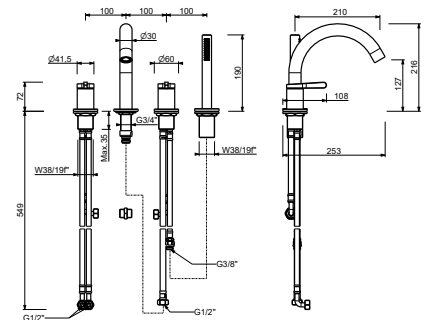

L965

Deck-mount bathtub mixer

- spout projection 20 cm
- handles
- 4-hole
- **2-way** diverter with turning knob
- FIT handshower
- 150 cm flexible
- 1/2" inlets
- flexible supply lines

Chrome	58 02 L965
Matt Black	58 13 L965
Matt Gun Metal PVD	58 P5 L965
Matt British Gold PVD	58 P6 L965
Deep Black PVD	58 S1 L965
Mokka PVD	58 S5 L965
Brushed Steel Look PVD	58 92 L965