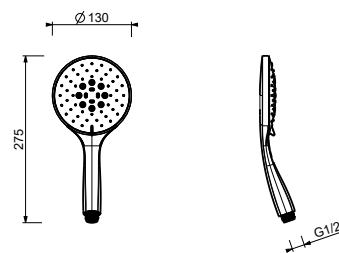

8929

Handshower

- DISCO
- base material: ABS
- Ø 13 cm
- 3 jets: 47 rain nozzles, 8 AIR POWER rain nozzles, 4 massage nozzles
- flow restrictor 12 l/min
- anti-lime scale system
- check valve

Chrome	90 02 8929
Matt Black	90 13 8929
Matt Gun Metal PVD	90 P5 8929
Matt British Gold PVD	90 P6 8929
Brushed Steel Look PVD	90 92 8929