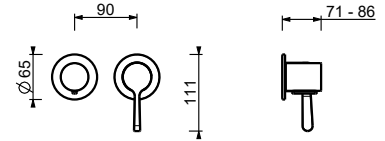

M687A

Built-in piece

44 00 M687A

Built-in shower mixer

- handles
- **2-way** diverter with turning knob
- FIT handshower
- water plug with showerholder
- 150 cm PVC flexible
- 1/2" inlets

L984B

External piece