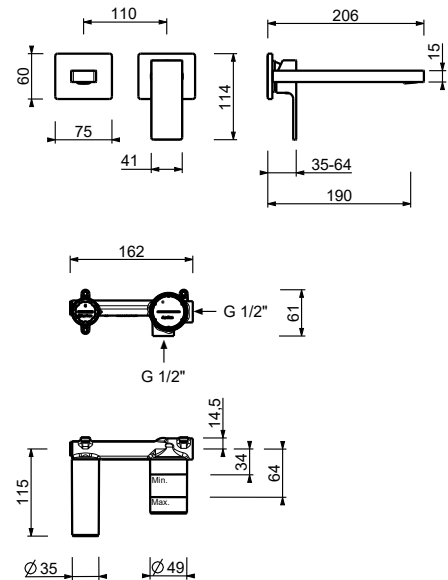

Wall-mount washbasin mixer

- spout projection 19 cm
- handle
- with rosaces
- flow restrictor 5 l/min at 3 bar
- 1/2" inlets
- soundproof
- WITHOUT WASTE

F811B

External piece

Chrome	34 02 F811B
Matt Black	34 13 F811B
Matt Gun Metal PVD	34 P5 F811B
Matt British Gold PVD	34 P6 F811B
Matt Copper PVD	34 P9 F811B
Deep Black PVD	34 S1 F811B