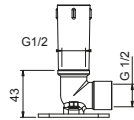

OPTIONAL: Built-in part for plasterboard

W046	91 00 W046