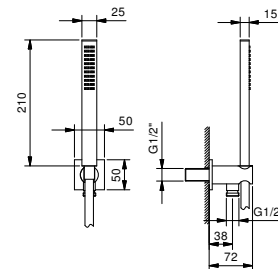

Chrome 86 02 8021
Matt Black 86 13 8021

9673

Handshower

- SUN
- base material: ABS
- flow restrictor 9 l/min
- anti-lime scale system
- check valve

Chrome 90 02 9673
Matt Black 90 13 9673