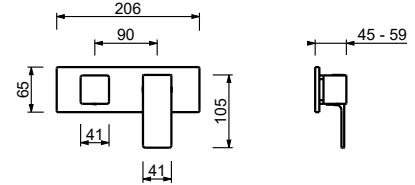

M687A

Built-in piece

44 00 M687A

Built-in shower mixer

- handles
- **2-way** diverter with turning knob
- FIT handshower
- water plug with showerholder
- 150 cm PVC flexible
- 1/2" inlets

F684B

External piece