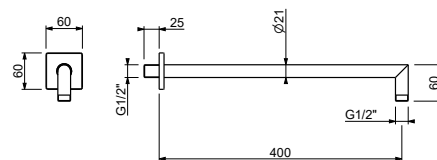

OPTIONAL: Built-in part for plasterboard

W046 91 00 W046

8163

Shower arm

- 40 cm long
- square backplate
- wall-mount
- 1/2" inlet

Chrome	86 02 8163
Matt Black	86 13 8163
Matt Gun Metal PVD	86 P5 8163
Matt British Gold PVD	86 P6 8163
Matt Copper PVD	86 P9 8163
Deep Black PVD	86 S1 8163