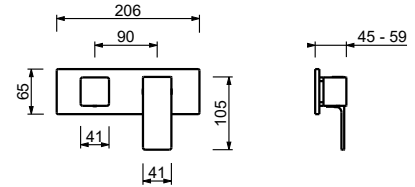

Built-in shower mixer

- handles
- with plate
- **2-way** diverter with turning knob
- 1/2" inlets
- soundproof
- for horizontal installation only

F182B

External piece

Chrome	34 02 F182B
Matt Black	34 13 F182B
Matt Gun Metal PVD	34 P5 F182B
Matt British Gold PVD	34 P6 F182B
Matt Copper PVD	34 P9 F182B
Deep Black PVD	34 S1 F182B