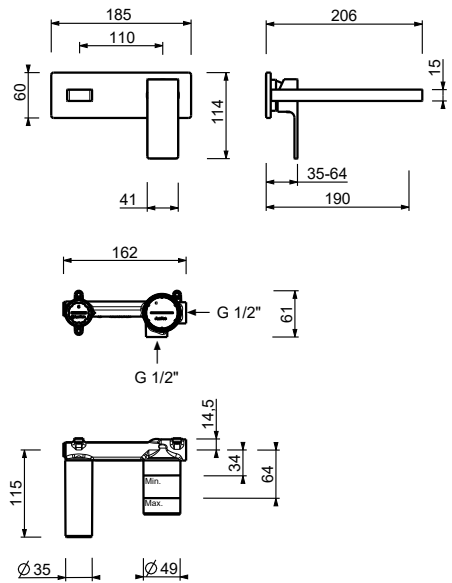

lead free

Wall-mount washbasin mixer

- spout projection 19 cm
- handle
- with plate
- flow restrictor 5 l/min at 3 bar
- 1/2" inlets
- soundproof
- WITHOUT WASTE

F613B

External piece

Chrome	34 02 F613B
Matt Black	34 13 F613B
Matt Gun Metal PVD	34 P5 F613B
Matt British Gold PVD	34 P6 F613B
Matt Copper PVD	34 P9 F613B
Deep Black PVD	34 S1 F613B