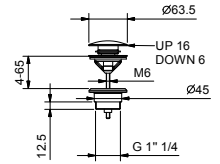

8434

Waste

- 1" 1/4
- pushing plug
- for washbasin without overflow
- for washbasin with overflow
- universal

N.B. complete finishing list in the section miscellaneous articles at the end of the pricelist