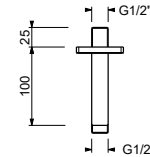

OPTIONAL: Built-in part for plasterboard

W046 91 00 W046

8122

Shower arm

- 10 cm long
- square backplate
- ceiling-mount
- 1/2" inlet

Chrome	86 02 8122
Matt Black	86 13 8122
Matt Gun Metal PVD	86 P5 8122
Matt British Gold PVD	86 P6 8122
Matt Copper PVD	86 P9 8122
Deep Black PVD	86 S1 8122