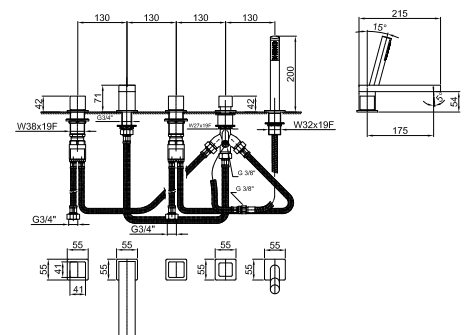

F165

Deck-mount bathtub mixer

- spout projection 17,5 cm
- handles
- 5-hole
- **2-way** diverter with pushing button
- FIT handshower
- 150 cm flexible
- 90° ceramic cartridge
- 3/4" inlets
- flexible supply lines