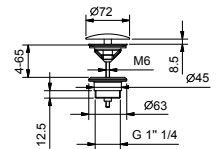

Waste

- 1" 1/4
- for washbasin without overflow
- for washbasin with overflow
- unrestricted outlet
- universal

N.B. complete finishing list in the section miscellaneous articles at the end of the pricelist