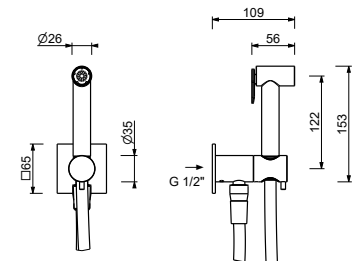

M111A

Built-in piece

44 00 M111A

W292

Hydrobrush

- for WC cleaning
- water plug with showerholder
- stop valve
- square backplate
- 120 cm brass flexible hose
- 1/2" inlet

Chrome	91 02 W292
Matt Black	91 13 W292
Matt Gun Metal PVD	91 P5 W292
Matt British Gold PVD	91 P6 W292
Matt Copper PVD	91 P9 W292
Deep Black PVD	91 S1 W292