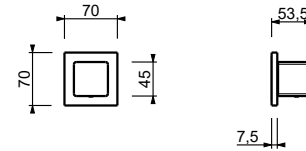

3/4" stop valve

- handle
- 90° ceramic cartridge
- 3/4" inlets
- soundproof

F490B

External piece

Chrome	34 02 F490B
Matt Black	34 13 F490B
Matt Gun Metal PVD	34 P5 F490B
Matt British Gold PVD	34 P6 F490B
Matt Copper PVD	34 P9 F490B
Deep Black PVD	34 S1 F490B