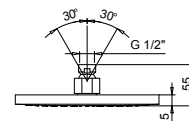

EXAMPLE OF COMBINATION - 3 OUTLETS

91 00 W276

8008

Rain showerhead

- 20x20 cm
- base material: brass
- flow restrictor 12 l/min at 3 bar
- anti-lime scale system
- 1/2" inlet
- check valve

NOTE: conditions necessary for the correct functioning: Min. Flow Rate: 10 l/min