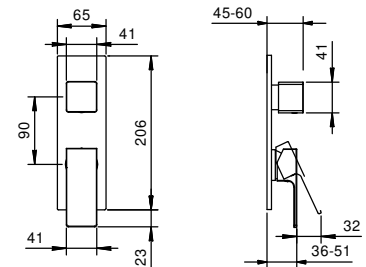

F187B

External piece

Chrome	34 02 F187B
Matt Black	34 13 F187B
Matt Gun Metal PVD	34 P5 F187B
Matt British Gold PVD	34 P6 F187B
Matt Copper PVD	34 P9 F187B
Deep Black PVD	34 S1 F187B