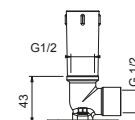

OPTIONAL: Built-in part for plasterboard

W046 91 00 W046