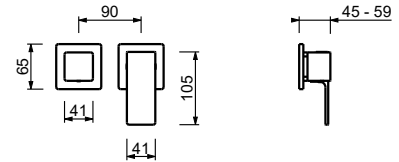

Built-in shower mixer

- handles
- with rosaces
- **2-way** diverter with turning knob
- 1/2" inlets
- soundproof
- for horizontal installation only

F181B

External piece

Chrome	34 02 F181B
Matt Black	34 13 F181B
Matt Gun Metal PVD	34 P5 F181B
Matt British Gold PVD	34 P6 F181B
Matt Copper PVD	34 P9 F181B
Deep Black PVD	34 S1 F181B