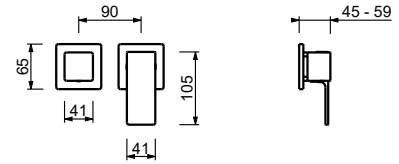

Built-in shower mixer

- handles
- with rosaces
- **3-way** diverter with turning knob
- 1/2" inlets
- for horizontal installation only
- soundproof

F189B

External piece

Chrome	34 02 F189B
Matt Black	34 13 F189B
Matt Gun Metal PVD	34 P5 F189B
Matt British Gold PVD	34 P6 F189B
Matt Copper PVD	34 P9 F189B
Deep Black PVD	34 S1 F189B