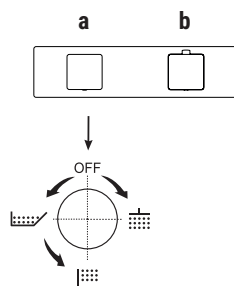

The built-in 3/4" thermostatic shower mixer is available:

- art. **F472B+D372A** - 2 outlets

- art. **F473B+D373A** - 3 outlets

EXAMPLE:

art. F473B+D373A

a) shut-off rotating diverter - By rotating the diverter knob from centre to right clockwise, one opens the first outlet, shuts off at the centre and rotating left opens the second and third outlets in a sequence.

b) temperature control.

Base material: BRASS

Finishing:

02 Chrome

13 Matt Black (RAL 9005)

P5 Matt Gun Metal PVD

P6 Matt British Gold PVD

P9 Matt Copper PVD

S1 Deep Black PVD

* For spare parts, accessories, miscellaneous items and extensions please refer to specific pricelist sections