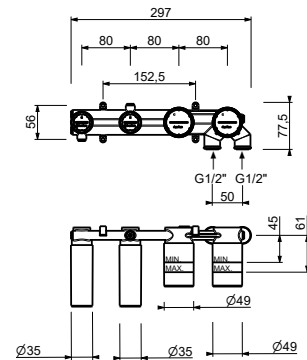

F165

Deck-mount bathtub mixer

- spout projection 17,5 cm
- handles
- 5-hole
- **2-way** diverter with pushing button
- FIT handshower
- 150 cm flexible
- 90° ceramic cartridge
- 3/4" inlets
- flexible supply lines