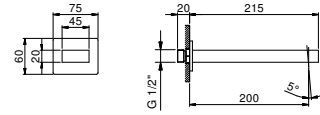

F045

Wall-mount bathtub spout

- spout projection 20 cm
- 1/2" inlet

Chrome	34 02 F045
Matt Black	34 13 F045
Matt Gun Metal PVD	34 P5 F045
Matt British Gold PVD	34 P6 F045
Matt Copper PVD	34 P9 F045
Deep Black PVD	34 S1 F045