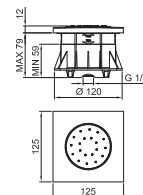

8056

Lateral body spray

- adjustable
- base material: ABS
- anti-lime scale system
- 1/2" inlet
- built-in part included

Chrome	86 02 8056

Lateral body spray

- base material: brass
- flow restrictor 5 l/min at 3 bar
- not adjustable
- anti-lime scale system
- 1/2" inlet

8034B

External piece

Chrome	86 02 8034B
Matt Black	86 13 8034B
Matt Gun Metal PVD	86 P5 8034B
Matt British Gold PVD	86 P6 8034B
Matt Copper PVD	86 P9 8034B
Deep Black PVD	86 S1 8034B