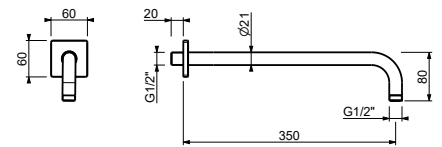

OPTIONAL: Built-in part for plasterboard

W046 91 00 W046

8162

Shower arm

- 40 cm long
- square backplate
- wall-mount
- 1/2" inlet

Chrome	86 02 8162
Matt Black	86 13 8162
Matt Gun Metal PVD	86 P5 8162
Matt British Gold PVD	86 P6 8162
Matt Copper PVD	86 P9 8162
Deep Black PVD	86 S1 8162