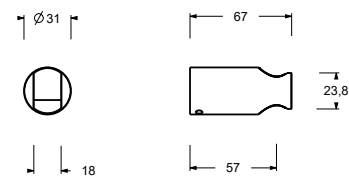

9129

Fixed handshower holder

- connection for flexible with conical nut
- base material: ABS
- 39 mm long

Chrome	90 02 9129
Matt Black	90 13 9129

Q133

Fixed handshower holder

- connection for flexible with conical nut
- base material: brass
- 57 mm long