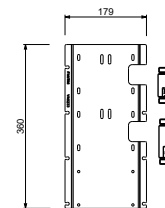

EXAMPLE OF COMBINATION - 3 OUTLETS

91 00 W270

W275

OPTIONAL - Easy Fix System

- plate and connections:
- for an easy both horizontal and vertical installation of the thermostatic mixers:
 - to install art- H500A / D491A - **1 outlet**
 - to install art- H500A / D491A - **2 outlets**