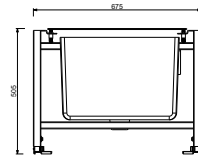

W286

Mounting plate for deck-mount bathtub mixer

- mounting plate
 - without cover plate
- N.B. To be completed with coverings allowing access for inspection

91 00 W286

Fratelli Fantini Spa

Pella (Novara), Italy - t. +39 0322 918411