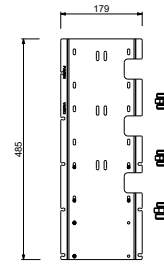

EXAMPLE OF COMBINATION - 1 OUTLET

EXAMPLE OF COMBINATION - 2 OUTLETS

W270

OPTIONAL - Easy Fix System

- plate and connections:
- for an easy both horizontal and vertical installation of the thermostatic mixers:
 - to install art- H500A / H590A - **3 outlets**