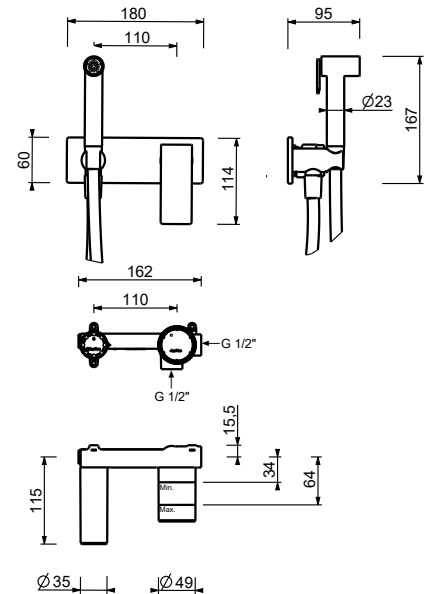

Hydrospray

- for personal care
- Shower mixer included
- water plug with showerholder
- with plate
- 120 cm brass flexible hose
- 1/2" inlet

N.B. complete finishing list in the section miscellaneous articles at the end of the pricelist

F159B

External piece

Chrome	34 02 F159B
Matt Black	34 13 F159B
Matt Gun Metal PVD	34 P5 F159B
Matt British Gold PVD	34 P6 F159B
Matt Copper PVD	34 P9 F159B
Deep Black PVD	34 S1 F159B