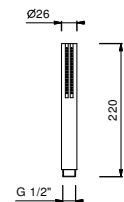

8021

Shower set

- square escutcheon 50x50 mm thickness 5
- SOHO handshower
- water plug with showerholder
- 150 cm PVC flexible
- 1/2" inlet

Chrome 86 02 8021
 Matt Black 86 13 8021

9673

Handshower

- SUN
- base material: ABS
- flow restrictor 9 l/min
- anti-lime scale system
- check valve