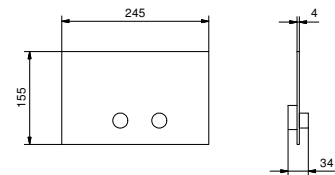

Flush actuator plate GEBERIT

- base material: stainless steel
- projecting push-button controls
- with round controls
- without visible fixing system

N.B. complete finishing list in the section miscellaneous articles at the end of the pricelist

N.B. compatible ONLY WITH Geberit Sigma 8/Sigma 12