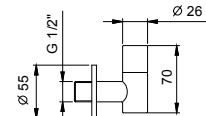

8364

Pair of filters

- with shutoff
- fully inspectable filter
- 1/2" inlet

N.B. complete finishing list in the section miscellaneous articles at the end of the pricelist