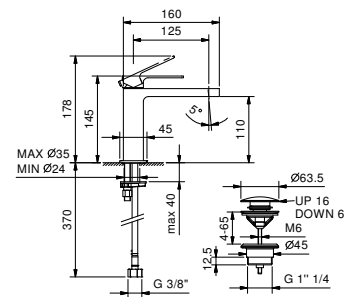

F004F
lead ϕ free

Single-hole washbasin mixer

- spout projection 12,5 cm
- handle
- flow restrictor 5 l/min at 3 bar
- flexible supply lines
- WITH pop-up WASTE

Chrome	34 02 F004F
Matt Black	34 13 F004F
Matt Gun Metal PVD	34 P5 F004F
Matt British Gold PVD	34 P6 F004F
Matt Copper PVD	34 P9 F004F
Deep Black PVD	34 S1 F004F