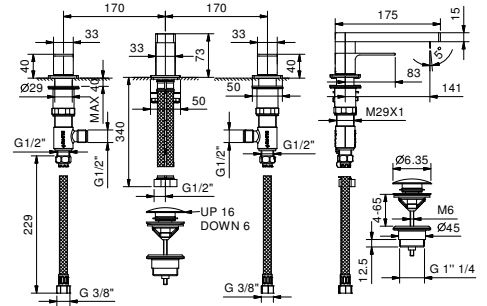

F304

lead $\emptyset$ free

3-hole washbasin mixer

- spout projection 14 cm
- handles
- flow restrictor 5 l/min at 3 bar
- 90° ceramic cartridge
- flexible supply lines
- WITH pop-up WASTE

Chrome	34 02 F304
Matt Black	34 13 F304
Matt Gun Metal PVD	34 P5 F304
Matt British Gold PVD	34 P6 F304
Matt Copper PVD	34 P9 F304
Deep Black PVD	34 S1 F304