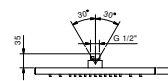

K053

Rain showerhead

- ACQUAFIT
- Water functions:**
- 1st function: 125 anti - limestone nozzles
- 30x30 cm
- base material: stainless steel
- check valve
- flow restrictor 12 l/min at 3 bar

NOTE: conditions necessary for the correct functioning: Min. Flow Rate: 9 l/min