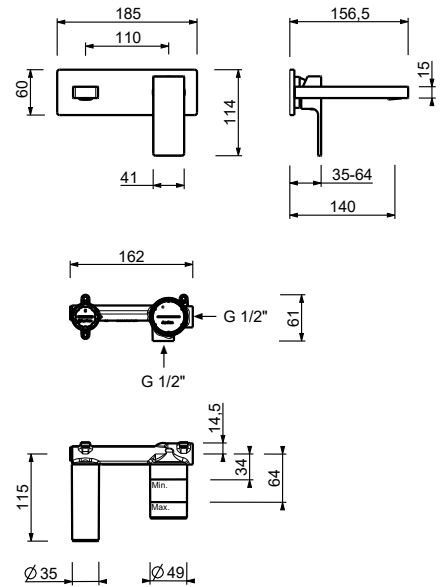

lead free

Wall-mount washbasin mixer

- spout projection 14 cm
- handle
- with plate
- flow restrictor 5 l/min at 3 bar
- 1/2" inlets
- soundproof
- WITHOUT WASTE

F610B

External piece

Chrome	34 02 F610B
Matt Black	34 13 F610B
Matt Gun Metal PVD	34 P5 F610B
Matt British Gold PVD	34 P6 F610B
Matt Copper PVD	34 P9 F610B
Deep Black PVD	34 S1 F610B