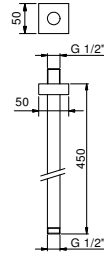

8041

Shower arm

- 45 cm long
- square backplate
- ceiling-mount
- 1/2" inlet

Chrome	86 02 8041
Matt Black	86 13 8041
Matt Gun Metal PVD	86 P5 8041
Matt British Gold PVD	86 P6 8041
Matt Copper PVD	86 P9 8041
Deep Black PVD	86 S1 8041

OPTIONAL: Built-in part for plasterboard

W046	91 00 W046