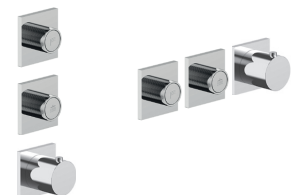

EXAMPLE OF COMBINATION - 2 OUTLETS