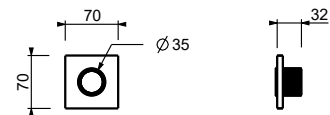

H592B

External piece

Chrome	87 02 H592B
Matt Gun Metal PVD	87 P5 H592B
Matt British Gold PVD	87 P6 H592B
Matt Copper PVD	87 P9 H592B
Deep Black PVD	87 S1 H592B