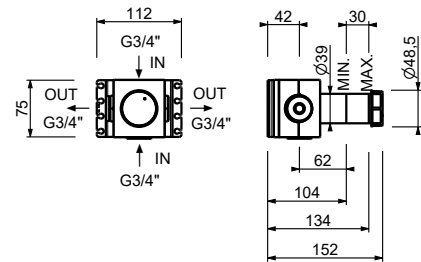

D491A

Built-in piece

19 00 D491A