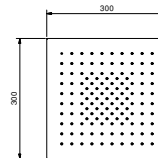

K053

Rain showerhead

- ACQUAFIT
- **Water functions:**
- 1st function: 125 anti - limestone nozzles
- 30x30 cm
- base material: stainless steel
- check valve
- flow restrictor 12 l/min at 3 bar

NOTE: conditions necessary for the correct functioning: Min. Flow Rate: 9 l/min