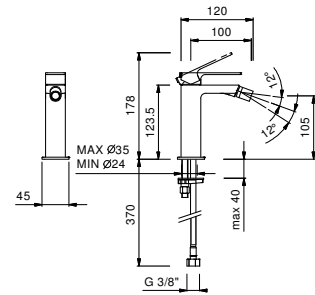

F008WF

Single-hole bidet mixer

- spout projection 10 cm
- handle
- flow restrictor 5 l/min at 3 bar
- articulated aerator
- flexible supply lines
- WITHOUT WASTE

Chrome	34 02 F008WF
Matt Black	34 13 F008WF
Matt Gun Metal PVD	34 P5 F008WF
Matt British Gold PVD	34 P6 F008WF
Matt Copper PVD	34 P9 F008WF
Deep Black PVD	34 S1 F008WF

F008F

Single-hole bidet mixer

- spout projection 10 cm
- handle
- flow restrictor 5 l/min at 3 bar
- articulated aerator
- flexible supply lines
- WITH pop-up WASTE