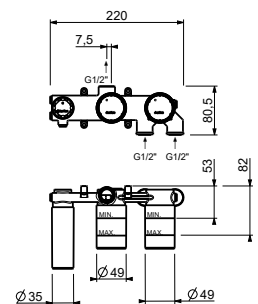

D284A

Built-in piece

44 00 D284A