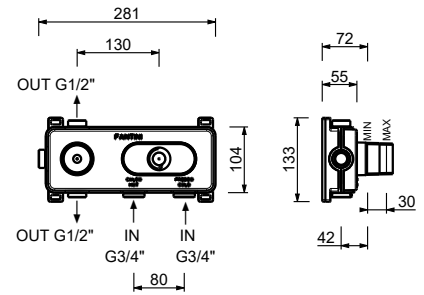

Built-in piece

19 00 D372A