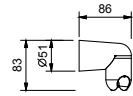

0992

Adjustable handshower holder

- connection for flexible with conical nut

Chrome

90 02 0992

9349