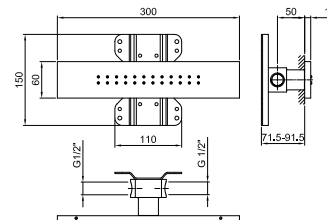

8024

Lateral body spray

- base material: brass
- adjustable
- anti-lime scale system
- 1/2" inlet

NOTE: conditions necessary for the correct functioning: Min. Flow Rate: 12 l/min

Chrome	86 02 8024
Matt Black	86 13 8024
Matt Gun Metal PVD	86 P5 8024
Matt British Gold PVD	86 P6 8024
Matt Copper PVD	86 P9 8024
Deep Black PVD	86 S1 8024

8056

Lateral body spray

- adjustable
- base material: ABS
- anti-lime scale system
- 1/2" inlet
- built-in part included

Chrome	86 02 8056

Lateral body spray

- base material: brass
- flow restrictor 5 l/min at 3 bar
- not adjustable
- anti-lime scale system
- 1/2" inlet

8034B

External piece

Chrome	86 02 8034B
Matt Black	86 13 8034B
Matt Gun Metal PVD	86 P5 8034B
Matt British Gold PVD	86 P6 8034B
Matt Copper PVD	86 P9 8034B
Deep Black PVD	86 S1 8034B

8034A

Built-in piece

86 00 8034A