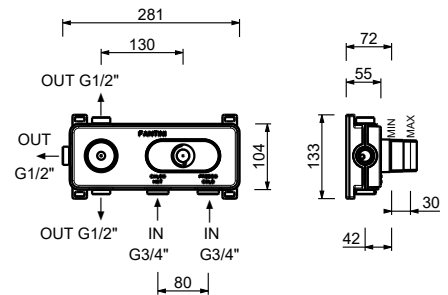

D373A

Built-in piece

19 00 D373A

3/4" built-in thermostatic shower mixer

- handle
- 3/4" inlets
- soundproof
- without stop valve **to be ordered separately**

N.B. The mixer must always be purchased with a 3/4" or 1/2" shut-off valve