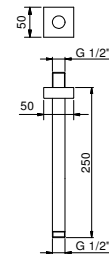

OPTIONAL: Built-in part for plasterboard

W046 91 00 W046

8040

Shower arm

- 25 cm long
- square backplate
- ceiling-mount
- 1/2" inlet

Chrome	86 02 8040
Matt Black	86 13 8040
Matt Gun Metal PVD	86 P5 8040
Matt British Gold PVD	86 P6 8040
Matt Copper PVD	86 P9 8040
Deep Black PVD	86 S1 8040