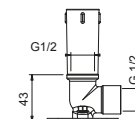

OPTIONAL: Built-in part for plasterboard

W046 91 00 W046