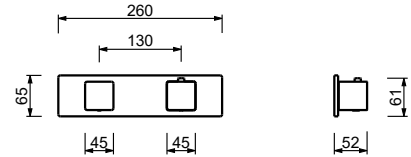

3/4" built-in thermostatic shower mixer

- handles
- **2-way** shut-off diverter with turning knob
- for horizontal installation only
- 3/4" inlets

F472B

External piece

Chrome	34 02 F472B
Matt Black	34 13 F472B
Matt Gun Metal PVD	34 P5 F472B
Matt British Gold PVD	34 P6 F472B
Matt Copper PVD	34 P9 F472B
Deep Black PVD	34 S1 F472B