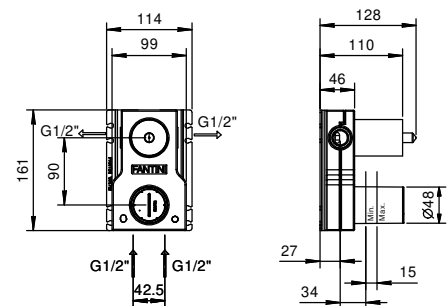

M585A

Built-in piece

44 00 M585A