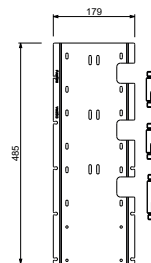

EXAMPLE OF COMBINATION - 1 OUTLET

EXAMPLE OF COMBINATION - 2 OUTLETS

91 00 W275

W276

OPTIONAL - Easy Fix System

plate and connections:

- for an easy both horizontal and vertical installation of the thermostatic mixers:
- to install art- H500A / D491A - **3 outlets**