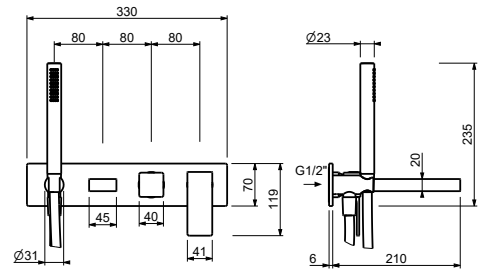

Built-in bathtub mixer

- spout projection 20 cm
- handle
- **2-way** diverter with turning knob
- FIT handshower
- water plug with showerholder
- 150 cm PVC flexible
- 1/2" inlets

F621B

External piece

Chrome	34 02 F621B
Matt Black	34 13 F621B
Matt Gun Metal PVD	34 P5 F621B
Matt British Gold PVD	34 P6 F621B
Matt Copper PVD	34 P9 F621B
Deep Black PVD	34 S1 F621B