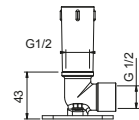

OPTIONAL: Built-in part for plasterboard

W046 91 00 W046