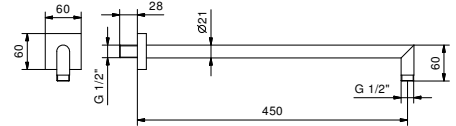

OPTIONAL: Built-in part for plasterboard

W046 91 00 W046

8039

Shower arm

- 45 cm long
- square backplate
- wall-mount
- 1/2" inlet

Chrome	86 02 8039
Matt Black	86 13 8039
Matt Gun Metal PVD	86 P5 8039
Matt British Gold PVD	86 P6 8039
Matt Copper PVD	86 P9 8039
Deep Black PVD	86 S1 8039