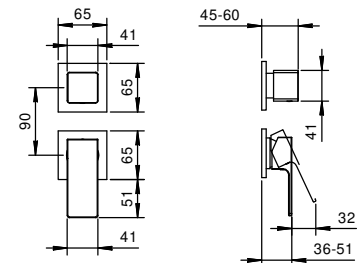

F189B

External piece

Chrome	34 02 F189B
Matt Black	34 13 F189B
Matt Gun Metal PVD	34 P5 F189B
Matt British Gold PVD	34 P6 F189B
Matt Copper PVD	34 P9 F189B
Deep Black PVD	34 S1 F189B