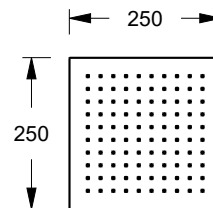

8164

Rain showerhead

- 25x25 cm
- base material: brass
- flow restrictor 12 l/min at 3 bar
- anti-lime scale system
- 1/2" inlet
- check valve

NOTE: conditions necessary for the correct functioning: Min. Flow Rate: 10 l/min