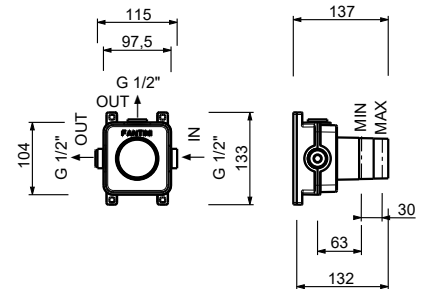

Stop valve

- ON/OFF button with flow rate adjustment **Screen-printing on handshower**
- soundproof
- for horizontal and vertical installation
- 1/2" inlets

H591B

External piece

Chrome	87 02 H591B
Matt Gun Metal PVD	87 P5 H591B
Matt British Gold PVD	87 P6 H591B
Matt Copper PVD	87 P9 H591B
Deep Black PVD	87 S1 H591B

H590A

Built-in piece

44 00 H590A