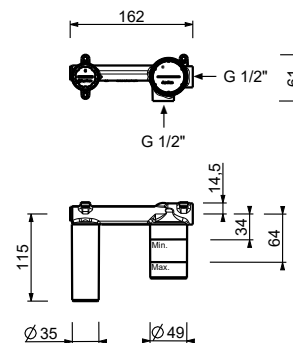

M111A

Built-in piece

44 00 M111A