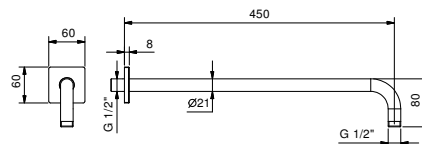

OPTIONAL: Built-in part for plasterboard

W046 91 00 W046

8108

Shower arm

- 45 cm long
- square backplate
- wall-mount
- 1/2" inlet

Chrome	86 02 8108
Matt Black	86 13 8108
Matt Gun Metal PVD	86 P5 8108
Matt British Gold PVD	86 P6 8108
Matt Copper PVD	86 P9 8108
Deep Black PVD	86 S1 8108