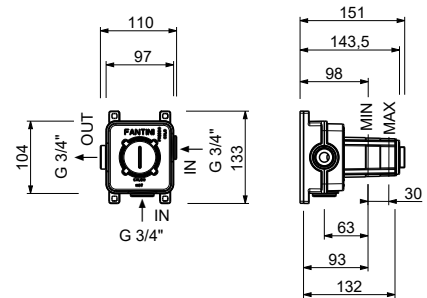

3/4" built-in thermostatic shower mixer

- handle
- 3/4" inlets
- soundproof
- without stop valve **to be ordered separately**

N.B. The mixer must always be purchased with a 3/4" or 1/2" shut-off valve

H500B

External piece

Chrome	87 02 H500B
Matt Black	87 13 H500B
Matt Gun Metal PVD	87 P5 H500B
Matt British Gold PVD	87 P6 H500B
Matt Copper PVD	87 P9 H500B
Deep Black PVD	87 S1 H500B

H500A

Built-in piece

44 00 H500A