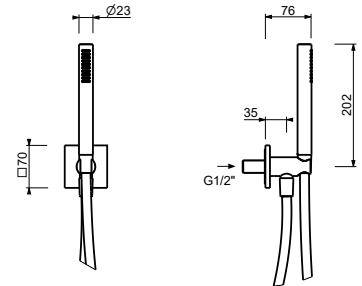

OPTIONAL: Built-in part for plasterboard

W046	91 00 W046
-------------	------------

8148

Shower set

- square escutcheon 70x70 mm thickness 7,5
- FIT handshower
- water plug with showerholder
- 150 cm PVC flexible
- 1/2" inlet

Chrome	86 02 8148
Matt Black	86 13 8148
Matt Gun Metal PVD	86 P5 8148
Matt British Gold PVD	86 P6 8148
Matt Copper PVD	86 P9 8148
Deep Black PVD	86 S1 8148

8068

Shower set

- square escutcheon 65x65 mm thickness 6
- FIT handshower
- water plug with showerholder
- 150 cm PVC flexible
- 1/2" inlet