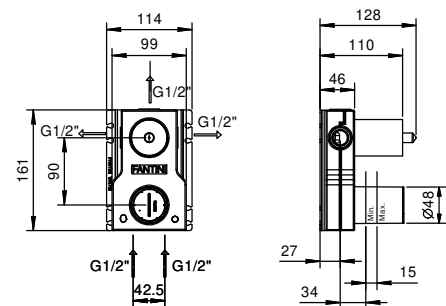

M587A

Built-in piece

44 00 M587A