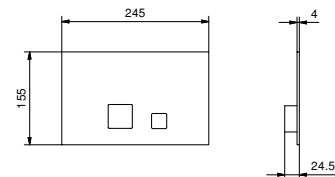

Flush actuator plate GEBERIT

- base material: stainless steel
- flush fit controls
- with square controls
- without visible fixing system

N.B. complete finishing list in the section miscellaneous articles at the end of the pricelist

N.B. compatible ONLY WITH Geberit Sigma 8/Sigma 12