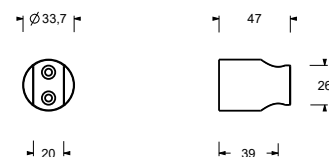

Fixed handshower holder

- connection for flexible with conical nut
- base material: ABS
- 39 mm long

Chrome	90 02 9129
Matt Black	90 13 9129

Q133