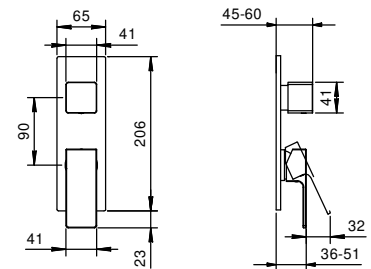

F185B

External piece

Chrome	34 02 F185B
Matt Black	34 13 F185B
Matt Gun Metal PVD	34 P5 F185B
Matt British Gold PVD	34 P6 F185B
Matt Copper PVD	34 P9 F185B
Deep Black PVD	34 S1 F185B