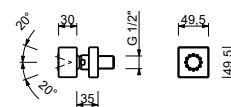

8024

Lateral body spray

- base material: brass
- adjustable
- anti-lime scale system
- 1/2" inlet

NOTE: conditions necessary for the correct functioning: Min. Flow Rate: 12 l/min