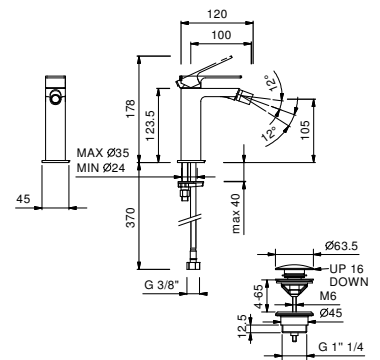

Chrome	34 02 F008F
Matt Black	34 13 F008F
Matt Gun Metal PVD	34 P5 F008F
Matt British Gold PVD	34 P6 F008F
Matt Copper PVD	34 P9 F008F
Deep Black PVD	34 S1 F008F