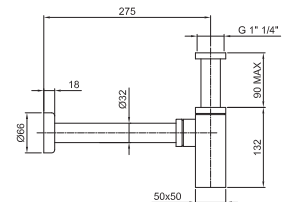

Bottle trap

- square
- 1" 1/4
- for washbasin

N.B. complete finishing list in the section miscellaneous articles at the end of the pricelist