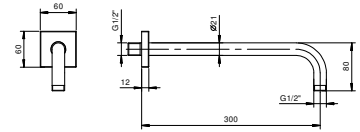

8107

Shower arm

- 30 cm long
- square backplate
- wall-mount
- 1/2" inlet

Chrome	86 02 8107
Matt Black	86 13 8107
Matt Gun Metal PVD	86 P5 8107
Matt British Gold PVD	86 P6 8107
Matt Copper PVD	86 P9 8107
Deep Black PVD	86 S1 8107

OPTIONAL: Built-in part for plasterboard

W046 91 00 W046

8165

Shower arm

- 35 cm long
- square backplate
- wall-mount
- 1/2" inlet

Chrome	86 02 8165
Matt Black	86 13 8165
Matt Gun Metal PVD	86 P5 8165
Matt British Gold PVD	86 P6 8165
Matt Copper PVD	86 P9 8165
Deep Black PVD	86 S1 8165