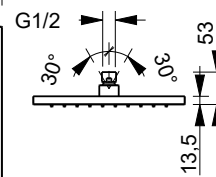

8164

Rain showerhead

- 25x25 cm
- base material: brass
- flow restrictor 12 l/min at 3 bar
- anti-lime scale system
- 1/2" inlet
- check valve

NOTE: conditions necessary for the correct functioning: Min. Flow Rate: 10 l/min