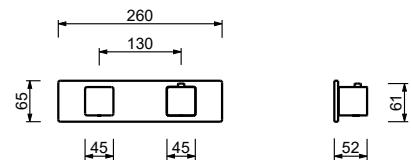

D372A

Built-in piece

19 00 D372A

3/4" built-in thermostatic shower mixer

- handles
- **3-way** shut-off diverter with turning knob
- for horizontal installation only
- 3/4" inlets

F473B

External piece

Chrome	34 02 F473B
Matt Black	34 13 F473B
Matt Gun Metal PVD	34 P5 F473B
Matt British Gold PVD	34 P6 F473B
Matt Copper PVD	34 P9 F473B
Deep Black PVD	34 S1 F473B