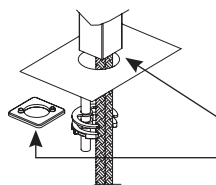

All washbasin and bidet mixers are fitted with 5 l/min **flow restrictors**.

BASINS HOLE SIZE:

- Washbasin and bidet mixers:

the box includes a cover plate to be placed at the bottom of the mixer as cover for the hole.