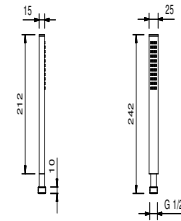

Handshower

- SOHO
- flow restrictor 9 l/min
- anti-lime scale system
- check valve

Chrome	90 02 9418
Matt Black	90 13 9418