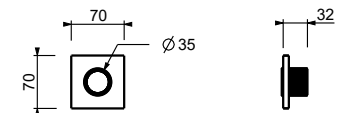

Stop valve

- ON/OFF button with flow rate adjustment **Screen-printing on showerhead**
- soundproof
- for horizontal and vertical installation
- 1/2" inlets

H590B

External piece

Chrome	87 02 H590B
Matt Gun Metal PVD	87 P5 H590B
Matt British Gold PVD	87 P6 H590B
Matt Copper PVD	87 P9 H590B
Deep Black PVD	87 S1 H590B