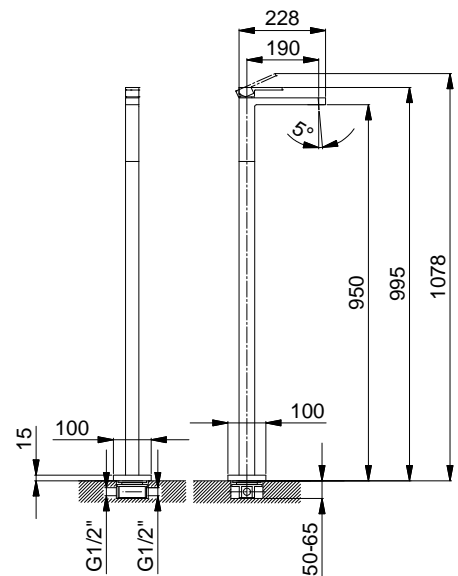

Built-in piece

19 00 3336A