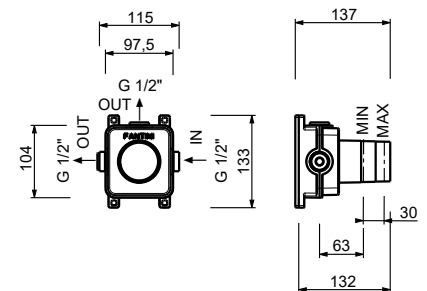

H590A

Built-in piece

44 00 H590A