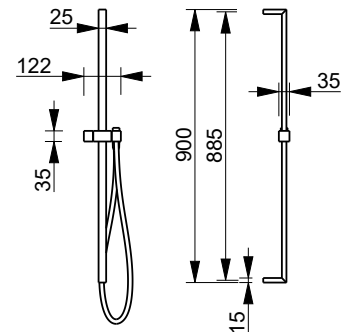

Chrome	90 02 9890
--------	------------

8166

Shower rail

- 90 cm long
- without water plug
- without handshower
- 150 cm PVC flexible
- adjustable slider

Chrome	86 02 8166
Matt Gun Metal PVD	86 P5 8166
Matt British Gold PVD	86 P6 8166
Matt Copper PVD	86 P9 8166
Deep Black PVD	86 S1 8166