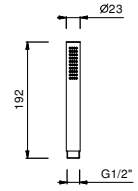

8783

Handshower

- FIT
- base material: brass
- flow restrictor 9 l/min
- anti-lime scale system
- check valve

Chrome	90 02 8783
Matt Black	90 13 8783
Matt Gun Metal PVD	90 P5 8783
Matt British Gold PVD	90 P6 8783
Matt Copper PVD	90 P9 8783
Deep Black PVD	90 S1 8783