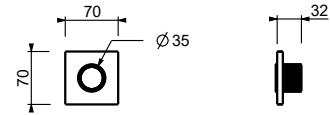

Stop valve

- ON/OFF button with flow rate adjustment **Screen-printing on handshower**
- soundproof
- for horizontal and vertical installation
- 1/2" inlets

H591B

External piece

Chrome	87 02 H591B
Matt Gun Metal PVD	87 P5 H591B
Matt British Gold PVD	87 P6 H591B
Matt Copper PVD	87 P9 H591B
Deep Black PVD	87 S1 H591B