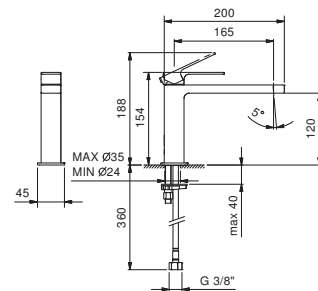

F003WF
lead ϕ free

Single-hole washbasin mixer with extended spout

- spout projection 16,5 cm
- handle
- flow restrictor 5 l/min at 3 bar
- flexible supply lines
- WITHOUT WASTE

Chrome	34 02 F003WF
Matt Black	34 13 F003WF
Matt Gun Metal PVD	34 P5 F003WF
Matt British Gold PVD	34 P6 F003WF
Matt Copper PVD	34 P9 F003WF
Deep Black PVD	34 S1 F003WF