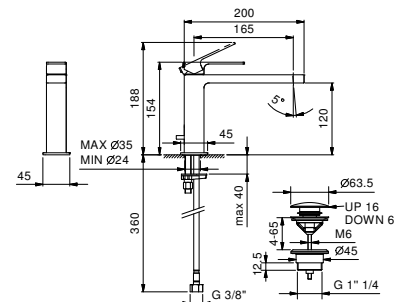

F003F
lead ϕ free

Single-hole washbasin mixer with extended spout

- spout projection 16,5 cm
- handle
- flow restrictor 5 l/min at 3 bar
- flexible supply lines
- WITH pop-up WASTE

Chrome	34 02 F003F
Matt Black	34 13 F003F
Matt Gun Metal PVD	34 P5 F003F
Matt British Gold PVD	34 P6 F003F
Matt Copper PVD	34 P9 F003F
Deep Black PVD	34 S1 F003F