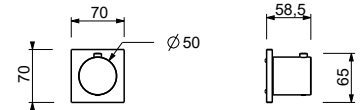

3/4" built-in thermostatic shower mixer

- handle
- 3/4" inlets
- soundproof
- without stop valve **to be ordered separately**

N.B. The mixer must always be purchased with a 3/4" or 1/2" shut-off valve

H500B

External piece

Chrome	87 02 H500B
Matt Black	87 13 H500B
Matt Gun Metal PVD	87 P5 H500B
Matt British Gold PVD	87 P6 H500B
Matt Copper PVD	87 P9 H500B
Deep Black PVD	87 S1 H500B