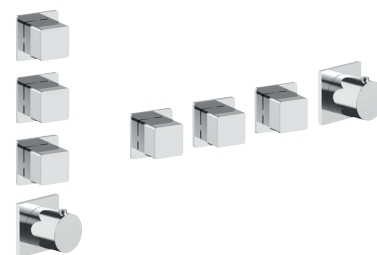

EXAMPLE OF COMBINATION - 3 OUTLETS