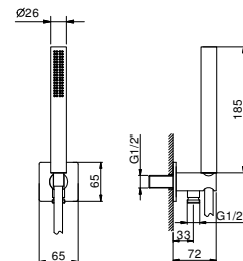

8068

Shower set

- square escutcheon 65x65 mm thickness 6
- FIT handshower
- water plug with showerholder
- 150 cm PVC flexible
- 1/2" inlet

Chrome	86 02 8068
Matt Black	86 13 8068
Matt Gun Metal PVD	86 P5 8068
Matt British Gold PVD	86 P6 8068
Matt Copper PVD	86 P9 8068
Deep Black PVD	86 S1 8068