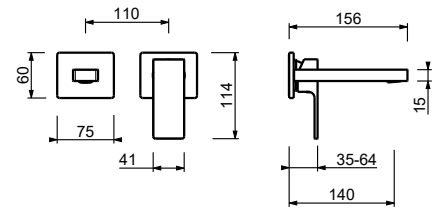

F809B

External piece

Chrome	34 02 F809B
Matt Black	34 13 F809B
Matt Gun Metal PVD	34 P5 F809B
Matt British Gold PVD	34 P6 F809B
Matt Copper PVD	34 P9 F809B
Deep Black PVD	34 S1 F809B