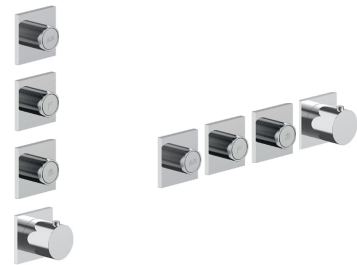

EXAMPLE OF COMBINATION - 3 OUTLETS