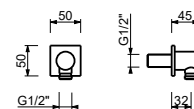

Water plug

- square backplate
- base material: brass
- without shower holder

Chrome	91 02 9417
Matt Black	91 13 9417
Matt Gun Metal PVD	91 P5 9417
Matt British Gold PVD	91 P6 9417
Matt Copper PVD	91 P9 9417
Deep Black PVD	91 S1 9417

9129