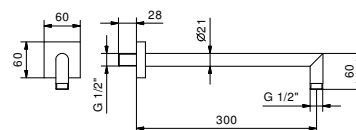

OPTIONAL: Built-in part for plasterboard

W046 91 00 W046

8038

Shower arm

- 30 cm long
- square backplate
- wall-mount
- 1/2" inlet

Chrome	86 02 8038
Matt Black	86 13 8038
Matt Gun Metal PVD	86 P5 8038
Matt British Gold PVD	86 P6 8038
Matt Copper PVD	86 P9 8038
Deep Black PVD	86 S1 8038