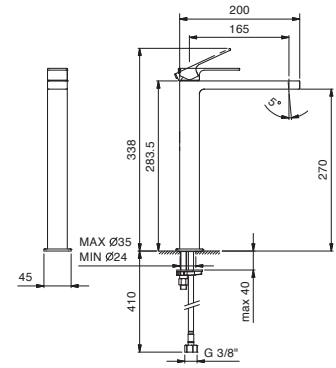

F006WF
lead ϕ free

Single-hole high washbasin mixer

- spout projection 16,5 cm
- handle
- flow restrictor 5 l/min at 3 bar
- flexible supply lines
- WITHOUT WASTE

Chrome	34 02 F006WF
Matt Black	34 13 F006WF
Matt Gun Metal PVD	34 P5 F006WF
Matt British Gold PVD	34 P6 F006WF
Matt Copper PVD	34 P9 F006WF
Deep Black PVD	34 S1 F006WF