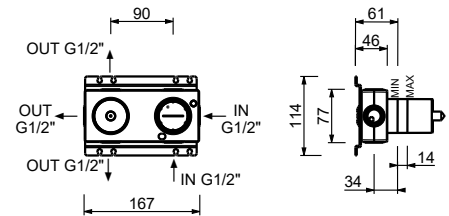

M687A

Built-in piece

44 00 M687A

Built-in shower mixer

- handles
- **2-way** diverter with turning knob
- FIT handshower
- water plug with showerholder
- 150 cm PVC flexible
- 1/2" inlets

F684B

External piece