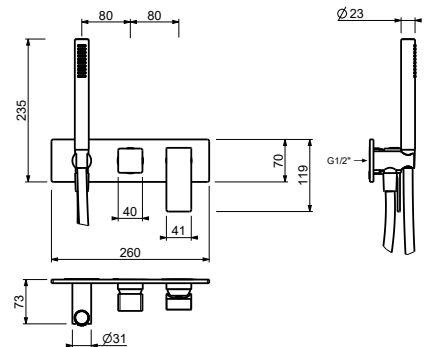

F684B

External piece

Chrome	34 02 F684B
Matt Black	34 13 F684B
Matt Gun Metal PVD	34 P5 F684B
Matt British Gold PVD	34 P6 F684B
Matt Copper PVD	34 P9 F684B
Deep Black PVD	34 S1 F684B