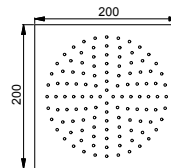

EXAMPLE OF COMBINATION - 3 OUTLETS

91 00 W276

8008

Rain showerhead

- 20x20 cm
- base material: brass
- flow restrictor 12 l/min at 3 bar
- anti-lime scale system
- 1/2" inlet
- check valve

NOTE: conditions necessary for the correct functioning: Min. Flow Rate: 10 l/min