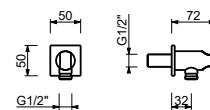

9446

Water plug

- square backplate
- base material: brass
- fixed handshower holder
- connection for flexible with conical nut

Chrome	91 02 9446
Matt Black	91 13 9446
Matt Gun Metal PVD	91 P5 9446
Matt British Gold PVD	91 P6 9446
Matt Copper PVD	91 P9 9446
Deep Black PVD	91 S1 9446

9417