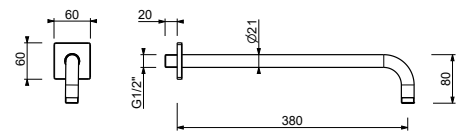

OPTIONAL: Built-in part for plasterboard

W046 91 00 W046

8162

Shower arm

- 40 cm long
- square backplate
- wall-mount
- 1/2" inlet

Chrome	86 02 8162
Matt Black	86 13 8162
Matt Gun Metal PVD	86 P5 8162
Matt British Gold PVD	86 P6 8162
Matt Copper PVD	86 P9 8162
Deep Black PVD	86 S1 8162