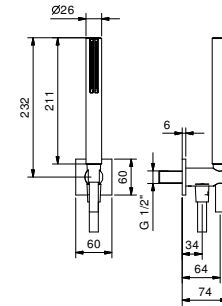

8105

Shower set

- square escutcheon 60x60 mm thickness 6
- SUN handshower
- water plug with showerholder
- 150 cm PVC flexible
- 1/2" inlet

Chrome 86 02 8105
Matt Black 86 13 8105

8116

Shower set

- square escutcheon 60x60 mm thickness 6
- FIT handshower
- water plug with showerholder
- 150 cm PVC flexible
- 1/2" inlet