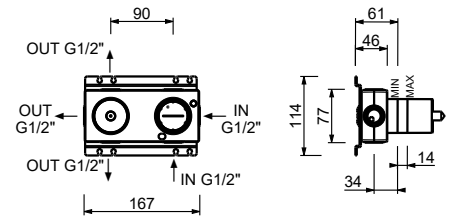

M687A

Built-in piece

44 00 M687A