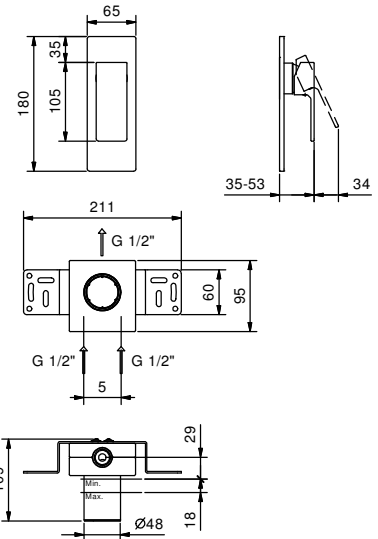

Built-in shower mixer

- handle
- no. 1 1/2" outlet
- 1/2" inlets
- soundproof

F863B

External piece

Chrome	34 02 F863B
Matt Black	34 13 F863B
Matt Gun Metal PVD	34 P5 F863B
Matt British Gold PVD	34 P6 F863B
Matt Copper PVD	34 P9 F863B
Deep Black PVD	34 S1 F863B