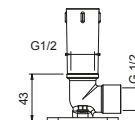

OPTIONAL: Built-in part for plasterboard

W046 91 00 W046