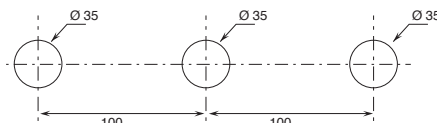

Technical information

MINT is supplied as standard with HANDLES.

All washbasin and bidet mixers are fitted with 5 l/min **flow restrictors**.

BASINS HOLE SIZE:

- Washbasin and bidet mixers:

the box includes a cover plate to be placed at the bottom of the mixer as cover for the hole.

If the hole diameter is within MIN 24 mm - MAX 25 mm: **THERE IS NO NEED FOR THE COVER PLATE.**

If the hole diameter is within MIN 25,1 mm - MAX 35 mm: **THE COVER PLATE IS NEEDED.**

- 3-hole washbasin mixer.

Mixers - ON/OFF buttons

3/4" shower thermostatic mixers with ON/OFF buttons and flow regulation are available with "single" plate, where thermostatic and buttons are integrated (art. H572B+H572A), or with thermostatic mixer and shut-off valves (with rosettes) orderable separately (art. H500B+H500A or art. H590B/H591B/H592B+H590A).

EXAMPLE:

art. H572B+H572A or art. H500B+H500A / H590B+H590A / H591B+H590A

a) temperature control.

b) control for: - ON/OFF function by pressing the button
- flow adjustment function by rotating the ring

The built-in 3/4" thermostatic shower mixer is available:

- art. **F472B+D372A** - 2 outlets

- art. **F473B+D373A** - 3 outlets

EXAMPLE:

art. F473B+D373A

a) shut-off rotating diverter - By rotating the diverter knob from centre to right clockwise, one opens the first outlet, shuts off at the centre and rotating left opens the second and third outlets in a sequence.

b) temperature control.

Base material: BRASS

Finishing:

02 Chrome

13 Matt Black (RAL 9005)

P5 Matt Gun Metal PVD

P6 Matt British Gold PVD

P9 Matt Copper PVD

S1 Deep Black PVD

* For spare parts, accessories, miscellaneous items and extensions please refer to specific pricelist sections