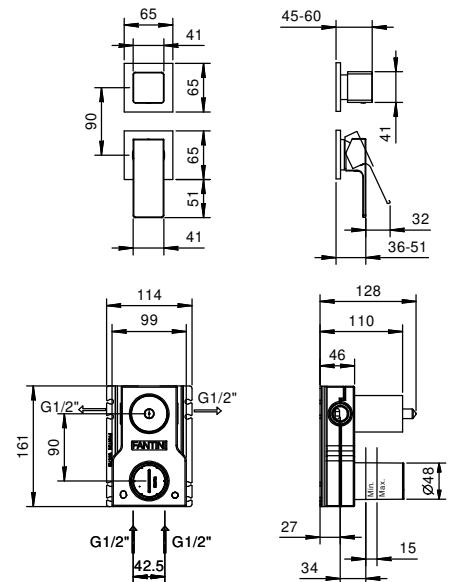

F181B

External piece

Chrome	34 02 F181B
Matt Black	34 13 F181B
Matt Gun Metal PVD	34 P5 F181B
Matt British Gold PVD	34 P6 F181B
Matt Copper PVD	34 P9 F181B
Deep Black PVD	34 S1 F181B