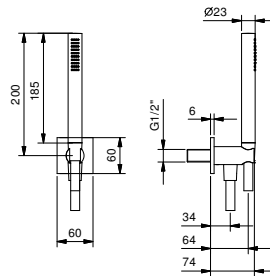

Chrome 86 02 8116
Matt Black 86 13 8116
Matt Gun Metal PVD 86 P5 8116
Matt British Gold PVD 86 P6 8116
Matt Copper PVD 86 P9 8116
Deep Black PVD 86 S1 8116

8021

Shower set

- square escutcheon 50x50 mm thickness 5
- SOHO handshower
- water plug with showerholder
- 150 cm PVC flexible
- 1/2" inlet