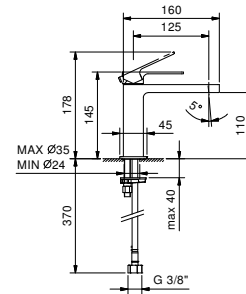

W292

F004WF
lead ϕ free

Single-hole washbasin mixer

- spout projection 12,5 cm
- handle
- flow restrictor 5 l/min at 3 bar
- flexible supply lines
- WITHOUT WASTE

Chrome	34 02 F004WF
Matt Black	34 13 F004WF
Matt Gun Metal PVD	34 P5 F004WF
Matt British Gold PVD	34 P6 F004WF
Matt Copper PVD	34 P9 F004WF
Deep Black PVD	34 S1 F004WF