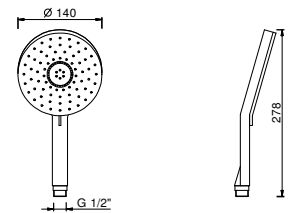

Chrome	90 02 9890
--------	------------

8166

Shower rail

- 90 cm long
- without water plug
- without handshower
- 150 cm PVC flexible
- adjustable slider

Chrome	86 02 8166
Matt Gun Metal PVD	86 P5 8166
Matt British Gold PVD	86 P6 8166
Matt Copper PVD	86 P9 8166
Deep Black PVD	86 S1 8166