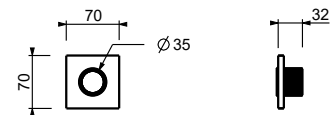

H592B

Parte externa

Cromo	87 02 H592B
Matt Gun Metal PVD	87 P5 H592B
Matt British Gold PVD	87 P6 H592B
Matt Copper PVD	87 P9 H592B
Deep Black PVD	87 S1 H592B