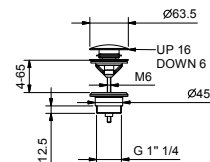

8434

Scarico

- 1" 1/4
- tappo a pressione
- per lavabi senza troppo pieno
- per lavabi con troppo pieno
- universale

N.B. elenco completo delle finiture nella sezione articoli vari in fondo al listino