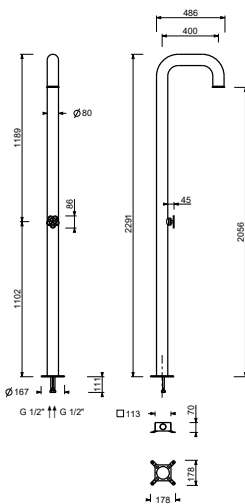

ART. T560B+D060A

Shower column

- fixed anti-lime shower head
- built-in shower mixer progressive cartridge
- for outdoor/indoor use
- base material: AISI 316L stainless steel, also suitable for outdoor environments

Date _____

Project/Comments: _____

External piece

Brushed Stainless Steel - Red 20 93 T560B09

Built-in piece

44 00 D060A

TOTAL PRICE

Brushed Stainless Steel - Red 20 93 T560B09

OUTDOOR

ART. T560B+D060A Shower column

• flow restrictor 12 l/min

Pressure(bar)	Flow rate (l/min)
0.5	6.19
1	10.98
2	12.22
3	11.69
4	11.71