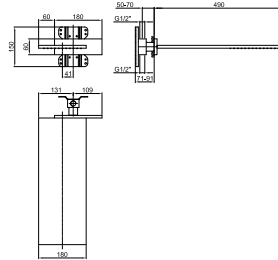

ART. 8036B+8036A
Rain showerhead

Way number 1

Pressure(bar)	Flow rate (l/min)
0.5	5.5
1	9
2	13
3	16
4	17