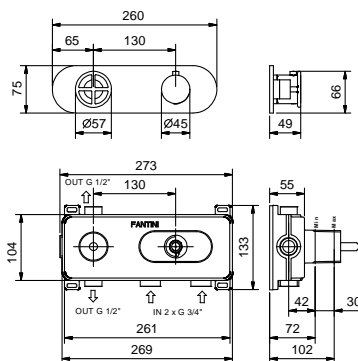

ART. P372B+D372A

3/4" built-in thermostatic shower mixer

- handles
- 2-way shut-off diverter with turning knob
- for horizontal installation only
- 3/4" inlets

Date _____

Project/Comments: _____

External piece

Built-in piece

- | | |
|--------------------------|-------------|
| <input type="checkbox"/> | 19 00 D372A |
|--------------------------|-------------|

TOTAL PRICE

- | | |
|---|-------------|
| <input type="checkbox"/> Matt Gun Metal PVD | 47 P5 P372B |
| <input type="checkbox"/> Pure Brass PVD | 47 Q7 P372B |
| <input type="checkbox"/> Raw Metal PVD | 47 Q8 P372B |

ART. P372B+D372A

3/4" built-in thermostatic shower mixer

Way number 1

Pressure(bar)	Flow rate (l/min)
0.5	8.86
1	12.53
2	17.57
3	21.63
4	25.02

Way number 2

Pressure(bar)	Flow rate (l/min)
0.5	7.91
1	11.03
2	15.47
3	19.01
4	21.98