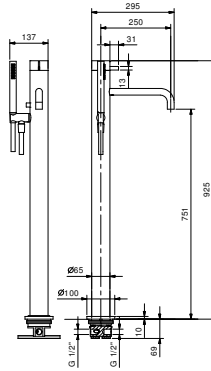

ART. A580B+A036A
Floor-mount bathtub mixer

• **Integrated aerator**

Pressure(bar)	Flow rate (l/min)
0.5	11.42
1	16.33
2	23.42
3	28.37
4	32.82

• **handshower**

Pressure(bar)	Flow rate (l/min)
0.5	5.52
1	7.3
2	8.47
3	8.67
4	8.44