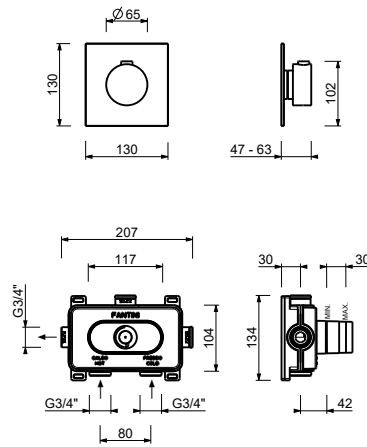

ART. A900B+D400A

3/4" built-in thermostatic shower mixer

- handle
- 3/4" inlets
- soundproof
- without stop valve to be ordered separately

NOTE: the mixer must always be ordered with either of the stop valves A991B+D391A

Built-in piece

- 19 00 D400A

TOTAL PRICE

- Chrome 27 02 A900B
- Matt Gun Metal PVD 27 P5 A900B
- Matt British Gold PVD 27 P6 A900B
- Matt Copper PVD 27 P9 A900B
- Brushed Stainless Steel 27 93 A900B

ART. A900B+D400A
3/4" built-in thermostatic shower mixer