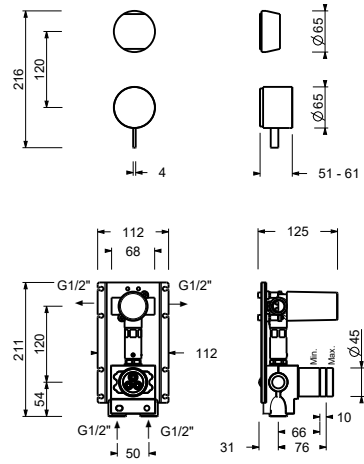

- Chrome 27 02 A585BCY
- Matt Gun Metal PVD 27 P5 A585BCY
- Matt British Gold PVD 27 P6 A585BCY
- Matt Copper PVD 27 P9 A585BCY
- Brushed Stainless Steel** 27 93 A585BCY

Built-in piece

- 17 00 A585A

TOTAL PRICE

- Chrome 27 02 A585BCY
- Matt Gun Metal PVD 27 P5 A585BCY
- Matt British Gold PVD 27 P6 A585BCY
- Matt Copper PVD 27 P9 A585BCY
- Brushed Stainless Steel 27 93 A585BCY

ART. A585BCY+A585A

Built-in shower mixer - Handle in MARQUINA BLACK MARBLE

Way number 1

Pressure(bar)	Flow rate (l/min)
0.5	8.44
1	11.87
2	16.79
3	20.5
4	23.76

Way number 2

Pressure(bar)	Flow rate (l/min)
0.5	7.45
1	10.47
2	14.59
3	17.9
4	20.7