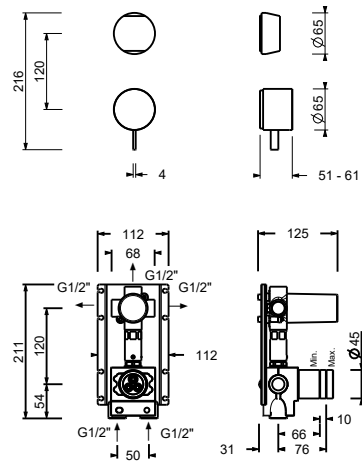

ART. A587BCX+A587A

Built-in shower mixer - Handle in CARRARA WHITE MARBLE

- handles
- 3-way diverter with turning knob
- with ECO SYSTEM
- 1/2" inlets
- soundproof

Date _____

Project/Comments: _____

External piece

- Chrome 27 02 A587BCX
- Matt Gun Metal PVD 27 P5 A587BCX
- Matt British Gold PVD 27 P6 A587BCX
- Matt Copper PVD 27 P9 A587BCX
- Brushed Stainless Steel** 27 93 A587BCX

Built-in piece

- 17 00 A587A

TOTAL PRICE

- Chrome 27 02 A587BCX
- Matt Gun Metal PVD 27 P5 A587BCX
- Matt British Gold PVD 27 P6 A587BCX
- Matt Copper PVD 27 P9 A587BCX
- Brushed Stainless Steel 27 93 A587BCX

ART. A587BCX+A587A

Built-in shower mixer - Handle in CARRARA WHITE MARBLE

Way number 1

Pressure(bar)	Flow rate (l/min)
0.5	9.25
1	12.87
2	18.34
3	22.32
4	25.59

Way number 2

Pressure(bar)	Flow rate (l/min)
0.5	7.81
1	10.87
2	15.31
3	18.62
4	21.55

Way number 3

Pressure(bar)	Flow rate (l/min)
0.5	8.14
1	11.34
2	15.99
3	19.42
4	22.43