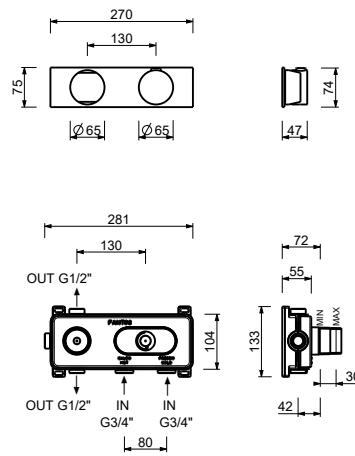

ART. A972BCY+D372A

3/4" built-in thermostatic shower mixer - Handle in MARQUINA BLACK MARBLE

Way number 1

Pressure(bar)	Flow rate (l/min)
0.5	8.86
1	12.53
2	17.57
3	21.63
4	25.02

Way number 2

Pressure(bar)	Flow rate (l/min)
0.5	7.91
1	11.03
2	15.47
3	19.01
4	21.98