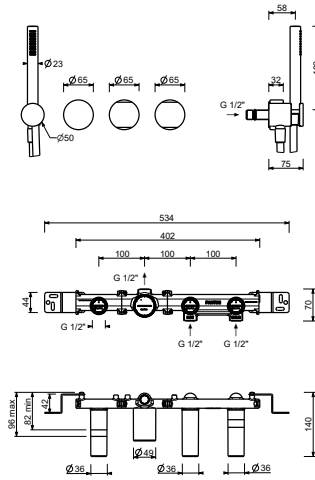

ART. A817BCY+A817A

Built-in bathtub mixer - Handles in MARQUINA BLACK MARBLE

• Integrated aerator

Pressure(bar)	Flow rate (l/min)
0.5	8.65
1	13.51
2	18.76
3	23.12
4	26.86

• handshower

Pressure(bar)	Flow rate (l/min)
0.5	4.05
1	5.79
2	7.83
3	8.64
4	8.25