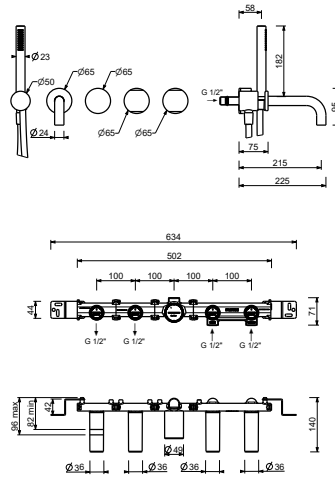

ART. A819BCX+A819A

Built-in bathtub mixer - Handles in CARRARA WHITE MARBLE

• Integrated aerator

Pressure(bar)	Flow rate (l/min)
0.5	8.65
1	13.51
2	18.76
3	23.12
4	26.86

• handshower

Pressure(bar)	Flow rate (l/min)
0.5	4.05
1	5.79
2	7.83
3	8.64
4	8.25