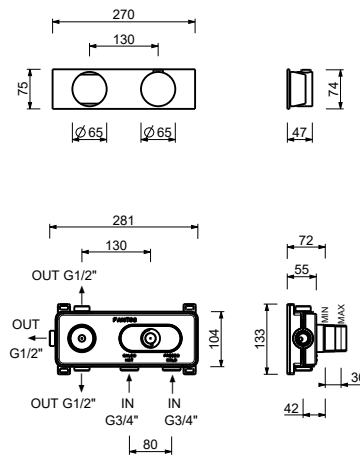

ART. A973BCY+D373A

Date _____

3/4" built-in thermostatic shower mixer - Handle in MARQUINA BLACK MARBLE

- handles
- 3-way shut-off diverter with turning knob
- for horizontal installation only
- 3/4" inlets

TOTAL PRICE

- Chrome 27 02 A973BCY
- Matt Gun Metal PVD 27 P5 A973BCY
- Matt British Gold PVD 27 P6 A973BCY
- Matt Copper PVD 27 P9 A973BCY
- Brushed Stainless Steel 27 93 A973BCY

Built-in piece

- 19 00 D373A

ART. A973BCY+D373A

3/4" built-in thermostatic shower mixer - Handle in MARQUINA BLACK MARBLE

Way number 1

Pressure(bar)	Flow rate (l/min)
0.5	8.86
1	12.53
2	17.57
3	21.63
4	25.02

Way number 2

Pressure(bar)	Flow rate (l/min)
0.5	7.91
1	11.03
2	15.47
3	19.01
4	21.98