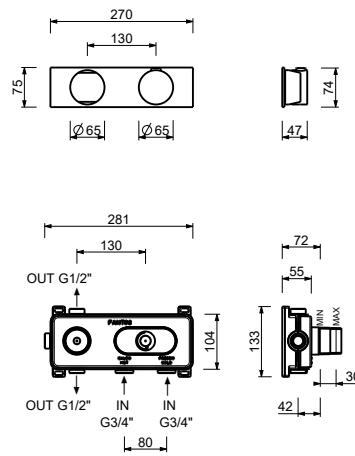

ART. A972BCX+D372A

Date

3/4" built-in thermostatic shower mixer - Handle in CARRARA WHITE MARBLE

- handles
- 2-way shut-off diverter with turning knob
- for horizontal installation only
- 3/4" inlets

Project/Comments:

External piece

- Chrome 27 02 A972BCX
- Matt Gun Metal PVD 27 P5 A972BCX
- Matt British Gold PVD 27 P6 A972BCX
- Matt Copper PVD 27 P9 A972BCX
- Brushed Stainless Steel** 27 93 A972BCX

TOTAL PRICE

- Chrome 27 02 A972BCX
- Matt Gun Metal PVD 27 P5 A972BCX
- Matt British Gold PVD 27 P6 A972BCX
- Matt Copper PVD 27 P9 A972BCX
- Brushed Stainless Steel 27 93 A972BCX

Built-in piece

- 19 00 D372A

ART. A972BCX+D372A

3/4" built-in thermostatic shower mixer - Handle in CARRARA WHITE MARBLE

Way number 1

Pressure(bar)	Flow rate (l/min)
0.5	8.86
1	12.53
2	17.57
3	21.63
4	25.02