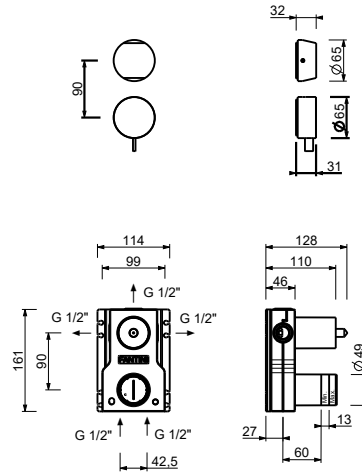

ART. A787BCY+A787A

Built-in shower mixer - Handles in MARQUINA BLACK MARBLE

- handles
- 3-way diverter with turning knob
- 1/2" inlets
- soundproof

Date _____

Project/Comments: _____

External piece

- Chrome 27 02 A787BCY
- Matt Gun Metal PVD 27 P5 A787BCY
- Matt British Gold PVD 27 P6 A787BCY
- Matt Copper PVD 27 P9 A787BCY
- Brushed Stainless Steel** 27 93 A787BCY

Built-in piece

- 44 00 A787A

TOTAL PRICE

- Chrome 27 02 A787BCY
- Matt Gun Metal PVD 27 P5 A787BCY
- Matt British Gold PVD 27 P6 A787BCY
- Matt Copper PVD 27 P9 A787BCY
- Brushed Stainless Steel 27 93 A787BCY

ART. A787BCY+A787A

Built-in shower mixer - Handles in MARQUINA BLACK MARBLE

Way number 1

Pressure(bar)	Flow rate (l/min)
0.5	9.25
1	12.87
2	18.34
3	22.32
4	25.59

Way number 2

Pressure(bar)	Flow rate (l/min)
0.5	7.81
1	10.87
2	15.31
3	18.62
4	21.55