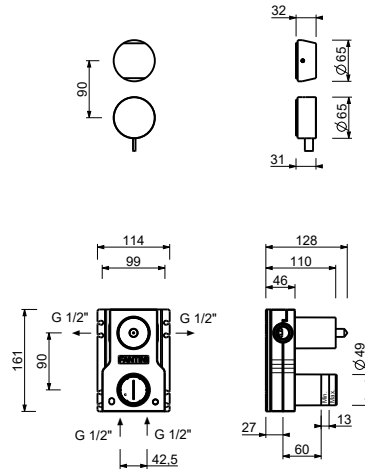

ART. A785BCY+A785A

Built-in shower mixer - Handles in MARQUINA BLACK MARBLE

- handles
- 2-way diverter with turning knob
- 1/2" inlets
- soundproof

Date _____

Project/Comments: _____

External piece

- Chrome 27 02 A785BCY
- Matt Gun Metal PVD 27 P5 A785BCY
- Matt British Gold PVD 27 P6 A785BCY
- Matt Copper PVD 27 P9 A785BCY
- Brushed Stainless Steel** 27 93 A785BCY

Built-in piece

- 44 00 A785A

TOTAL PRICE

- Chrome 27 02 A785BCY
- Matt Gun Metal PVD 27 P5 A785BCY
- Matt British Gold PVD 27 P6 A785BCY
- Matt Copper PVD 27 P9 A785BCY
- Brushed Stainless Steel 27 93 A785BCY

ART. A785BCY+A785A

Built-in shower mixer - Handles in MARQUINA BLACK MARBLE

Way number 1

Pressure(bar)	Flow rate (l/min)
0.5	8.44
1	11.87
2	16.79
3	20.5
4	23.76

Way number 2

Pressure(bar)	Flow rate (l/min)
0.5	7.45
1	10.47
2	14.59
3	17.9
4	20.7