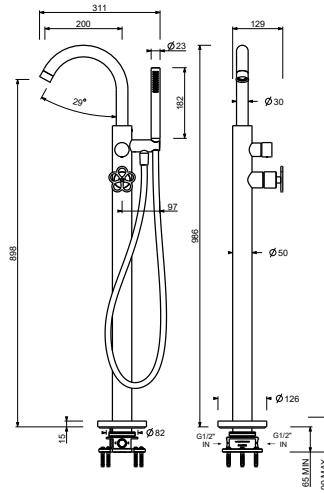

ART. T580B+R080A

Floor-mount bathtub mixer

- spout projection 20 cm
- handle
- open/close handle with flow and temperature control
- FIT handshower
- handshower holder
- 150 cm PVC flexible
- 1/2" inlets
- on foot

Date

Project/Comments:

External piece

- Matt Gun Metal PVD 20 P5 T580B
- Brushed Stainless Steel - Red** 20 93 T580B09
- Brushed Stainless Steel** 20 93 T580B

Built-in piece

- 44 00 R080A

TOTAL PRICE

- Matt Gun Metal PVD 20 P5 T580B
- Brushed Stainless Steel - Red 20 93 T580B09
- Brushed Stainless Steel 20 93 T580B

ART. T580B+R080A
Floor-mount bathtub mixer

• **Integrated aerator**

Pressure(bar)	Flow rate (l/min)
0.5	8.66
1	12.6
2	18.12
3	22.34
4	25.93

• **handshower**

Pressure(bar)	Flow rate (l/min)
0.5	4.16
1	5.85
2	8.15
3	9.25
4	8.52