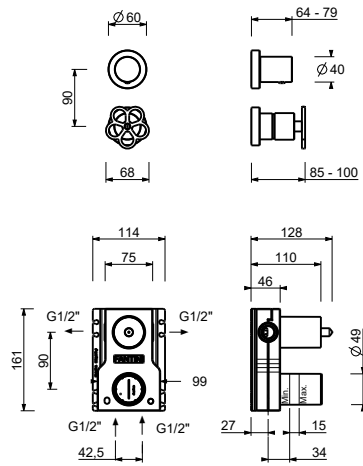

ART. T585B+M585A

Built-in shower mixer

- handles
- 2-way diverter with turning knob
- 1/2" inlets
- soundproof

Date _____

Project/Comments: _____

External piece

- Matt Gun Metal PVD 20 P5 T585B
- Brushed Stainless Steel - Red** 20 93 T585B09
- Brushed Stainless Steel** 20 93 T585B

Built-in piece

- 44 00 M585A

TOTAL PRICE

- Matt Gun Metal PVD 20 P5 T585B
- Brushed Stainless Steel - Red 20 93 T585B09
- Brushed Stainless Steel 20 93 T585B

ART. T585B+M585A
Built-in shower mixer

Way number 1

Pressure(bar)	Flow rate (l/min)
0.5	8.44
1	11.87
2	16.79
3	20.5
4	23.76

Way number 2

Pressure(bar)	Flow rate (l/min)
0.5	7.45
1	10.47
2	14.59
3	17.9
4	20.7