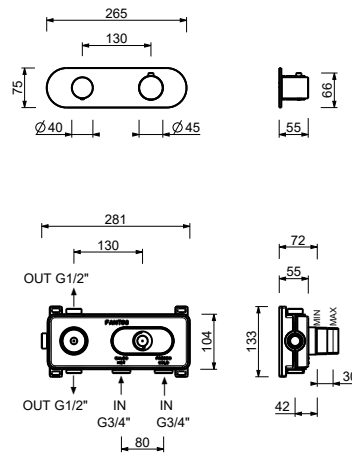

**ART. Y372B+D372A**

**3/4" built-in thermostatic shower mixer**

- handles
- 2-way shut-off diverter with turning knob
- for horizontal installation only
- 3/4" inlets

**Date**

\_\_\_\_\_

**Project/Comments:**

- Matt Gun Metal PVD 33 P5 Y372B
- Brushed Stainless Steel** 33 93 Y372B

**Built-in piece**

- 19 00 D372A

**TOTAL PRICE**

- Matt Gun Metal PVD 33 P5 Y372B
- Brushed Stainless Steel 33 93 Y372B

**ART. Y372B+D372A**  
**3/4" built-in thermostatic shower mixer**

**Way number 1**

Pressure(bar)	Flow rate (l/min)
0.5	8.86
1	12.53
2	17.57
3	21.63
4	25.02

**Way number 2**

Pressure(bar)	Flow rate (l/min)
0.5	7.91
1	11.03
2	15.47
3	19.01
4	21.98