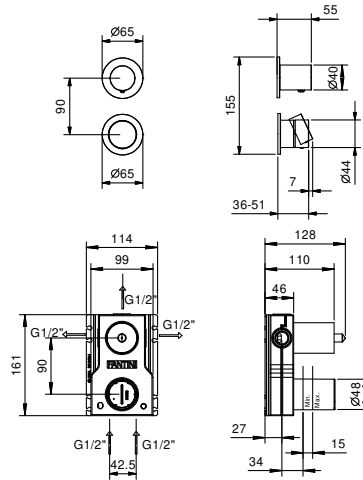

ART. Y189B+M587A

Built-in shower mixer

- handles
- 3-way diverter with turning knob
- 1/2" inlets
- soundproof

Date

Project/Comments:

External piece

- Matt Gun Metal PVD 33 P5 Y189B
- Brushed Stainless Steel** 33 93 Y189B

Built-in piece

- 44 00 M587A

TOTAL PRICE

- Matt Gun Metal PVD 33 P5 Y189B
- Brushed Stainless Steel 33 93 Y189B

ART. Y189B+M587A
Built-in shower mixer

Way number 1

Pressure(bar)	Flow rate (l/min)
0.5	9.25
1	12.87
2	18.34
3	22.32
4	25.59

Way number 2

Pressure(bar)	Flow rate (l/min)
0.5	7.81
1	10.87
2	15.31
3	18.62
4	21.55

Way number 3

Pressure(bar)	Flow rate (l/min)
0.5	8.14
1	11.34
2	15.99
3	19.42
4	22.43