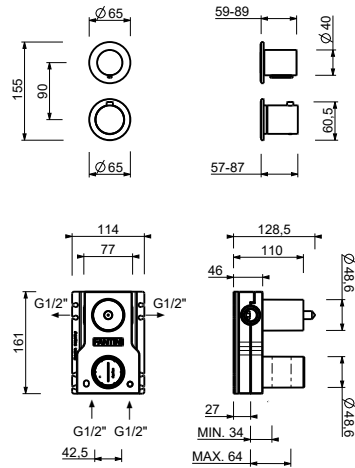

## ART. Y123B+M523A

1/2" built-in thermostatic shower mixer