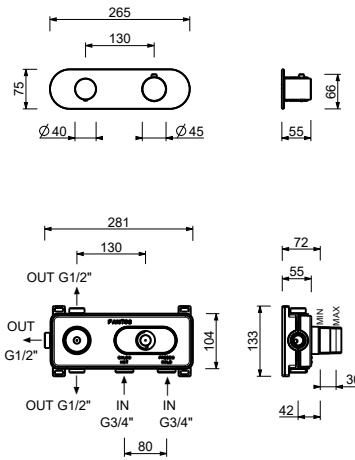

**ART. Y373B+D373A**

**3/4" built-in thermostatic shower mixer**

- handles
- 3-way shut-off diverter with turning knob
- for horizontal installation only
- 3/4" inlets

**Date**

**Project/Comments:**

---

---

---

---

---

---

---

**External piece**

- Matt Gun Metal PVD 33 P5 Y373B
- Brushed Stainless Steel** 33 93 Y373B

**Built-in piece**

- 19 00 D373A

**TOTAL PRICE**

- Matt Gun Metal PVD 33 P5 Y373B
- Brushed Stainless Steel 33 93 Y373B

**ART. Y373B+D373A**  
**3/4" built-in thermostatic shower mixer**

**Way number 1**

Pressure(bar)	Flow rate (l/min)
0.5	8.86
1	12.53
2	17.57
3	21.63
4	25.02