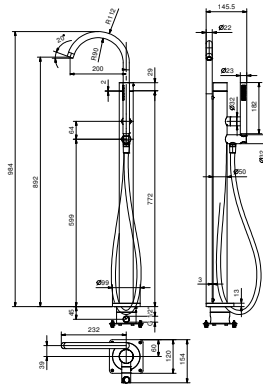

ART. Y080B+Y080A

Floor-mount bathtub mixer

- spout projection 20 cm
- handle
- open/close handle with flow and temperature control
- FIT handshower
- handshower holder
- 125 cm PVC flexible
- 1/2" inlets
- on foot

Date _____

Project/Comments: _____

External piece

- Matt Gun Metal PVD 33 P5 Y080B
- Brushed Stainless Steel** 33 93 Y080B

Built-in piece

- 44 00 Y080A

TOTAL PRICE

- Matt Gun Metal PVD 33 P5 Y080B
- Brushed Stainless Steel 33 93 Y080B

ART. Y080B+Y080A
Floor-mount bathtub mixer

• Integrated aerator

Pressure(bar)	Flow rate (l/min)
0.5	8.66
1	12.6
2	18.12
3	22.34
4	25.93

• handshower

Pressure(bar)	Flow rate (l/min)
0.5	4.16
1	5.85
2	8.15
3	9.25
4	8.52