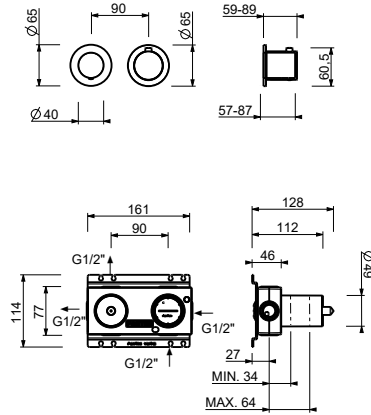

- Matt Gun Metal PVD 33 P5 Y123B
- Brushed Stainless Steel** 33 93 Y123B

**Built-in piece**

- 44 00 M623A

**TOTAL PRICE**

- Matt Gun Metal PVD 33 P5 Y123B
- Brushed Stainless Steel 33 93 Y123B

**ART. Y123B+M623A**  
**1/2" built-in thermostatic shower mixer**

**Way number 1**

Pressure(bar)	Flow rate (l/min)
0.5	8.44
1	11.87
2	16.79
3	20.5
4	23.76

**Way number 2**

Pressure(bar)	Flow rate (l/min)
0.5	7.45
1	10.47
2	14.59
3	17.9
4	20.7