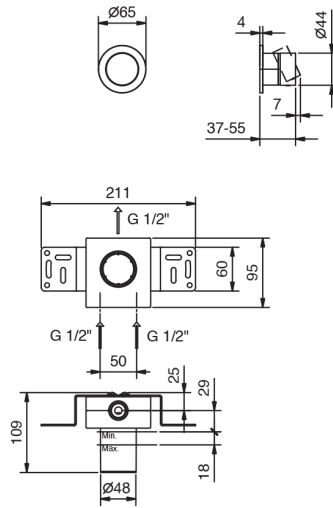

**ART. Y063B+M063A**

**Built-in shower mixer**

- handle
- no. 1 1/2" outlet
- 1/2" inlets
- soundproof

Date \_\_\_\_\_

**Project/Comments:** \_\_\_\_\_

---

---

---

---

---

---

---

**External piece**

- Matt Gun Metal PVD 33 P5 Y063B
- Brushed Stainless Steel** 33 93 Y063B

**Built-in piece**

- 44 00 M063A

**TOTAL PRICE**

- Matt Gun Metal PVD 33 P5 Y063B
- Brushed Stainless Steel 33 93 Y063B

**ART. Y063B+M063A**  
**Built-in shower mixer**

**Way number 1**

Pressure(bar)	Flow rate (l/min)
0.5	8.31
1	13.58
2	18.83
3	23.86
4	27.6