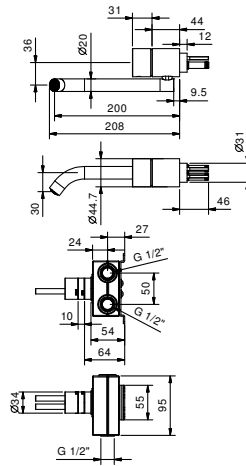

ART. Y011B+Y011A

Wall-mount washbasin mixer

- spout projection 20 cm
- handle
- flow restrictor 5 l/min at 3 bar
- 1/2" inlets
- WITHOUT WASTE

Date _____

Project/Comments: _____

External piece

- Matt Gun Metal PVD 33 P5 Y011B
- Brushed Stainless Steel** 33 93 Y011B

Built-in piece

- 44 00 Y011A

TOTAL PRICE

- Matt Gun Metal PVD 33 P5 Y011B
- Brushed Stainless Steel 33 93 Y011B

ART. Y011B+Y011A
Wall-mount washbasin mixer

• Integrated aerator

Pressure(bar)	Flow rate (l/min)
0.5	2.34
1	3.81
2	5.09
3	5.1
4	5.38