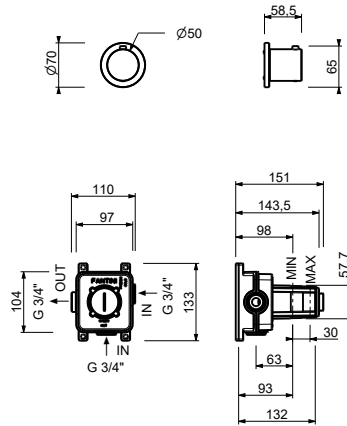

ART. Y800B+H500A

3/4" built-in thermostatic shower mixer

- handle
- 3/4" inlets
- soundproof

NOTE: the mixer must always be ordered with the stop valve Y 390B+D491A

Date _____

Project/Comments: _____

External piece

- Matt Gun Metal PVD 33 P5 Y800B
- Brushed Stainless Steel** 33 93 Y800B

Built-in piece

- 44 00 H500A

TOTAL PRICE

- Matt Gun Metal PVD 33 P5 Y800B
- Brushed Stainless Steel 33 93 Y800B

ART. Y800B+H500A
3/4" built-in thermostatic shower mixer

Way number 1

Pressure(bar)	Flow rate (l/min)
0.5	11.5
1	16.48
2	23.36
3	28.69
4	33.3