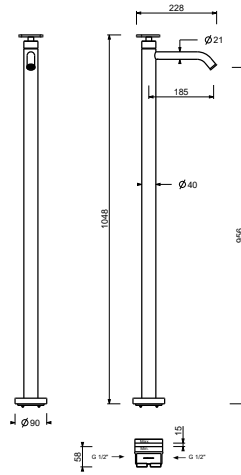

ART. T536B+3336A

Floor-mount washbasin mixer

- spout projection 18,5 cm
- handle
- flow restrictor 5 l/min at 3 bar
- 1/2" inlets
- WITHOUT WASTE

Date _____

Project/Comments: _____

External piece

- Matt Gun Metal PVD 20 P5 T536B
- Brushed Stainless Steel - Red** 20 93 T536B09
- Brushed Stainless Steel** 20 93 T536B

Built-in piece

- 19 00 3336A

TOTAL PRICE

- Matt Gun Metal PVD 20 P5 T536B
- Brushed Stainless Steel - Red 20 93 T536B09
- Brushed Stainless Steel 20 93 T536B

ART. T536B+3336A
Floor-mount washbasin mixer

• **Integrated aerator**

Pressure(bar)	Flow rate (l/min)
0.5	2.34
1	3.81
2	5.09
3	5.1
4	5.38