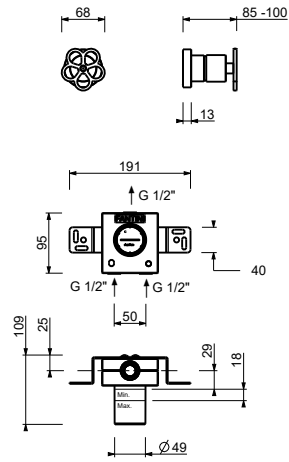

ART. T563B+M063A

Built-in shower mixer

- handle
- no. 1 1/2" outlet
- 1/2" inlets
- soundproof

Date _____

Project/Comments: _____

External piece

- Matt Gun Metal PVD 20 P5 T563B
- Brushed Stainless Steel - Red** 93 T563B09
- Brushed Stainless Steel** 20 93 T563B

Built-in piece

- 44 00 M063A

TOTAL PRICE

- Matt Gun Metal PVD 20 P5 T563B
- Brushed Stainless Steel - Red 20 93 T563B09
- Brushed Stainless Steel 20 93 T563B

ART. T563B+M063A
Built-in shower mixer

Way number 1

Pressure(bar)	Flow rate (l/min)
0.5	8.31
1	13.58
2	18.83
3	23.86
4	27.6